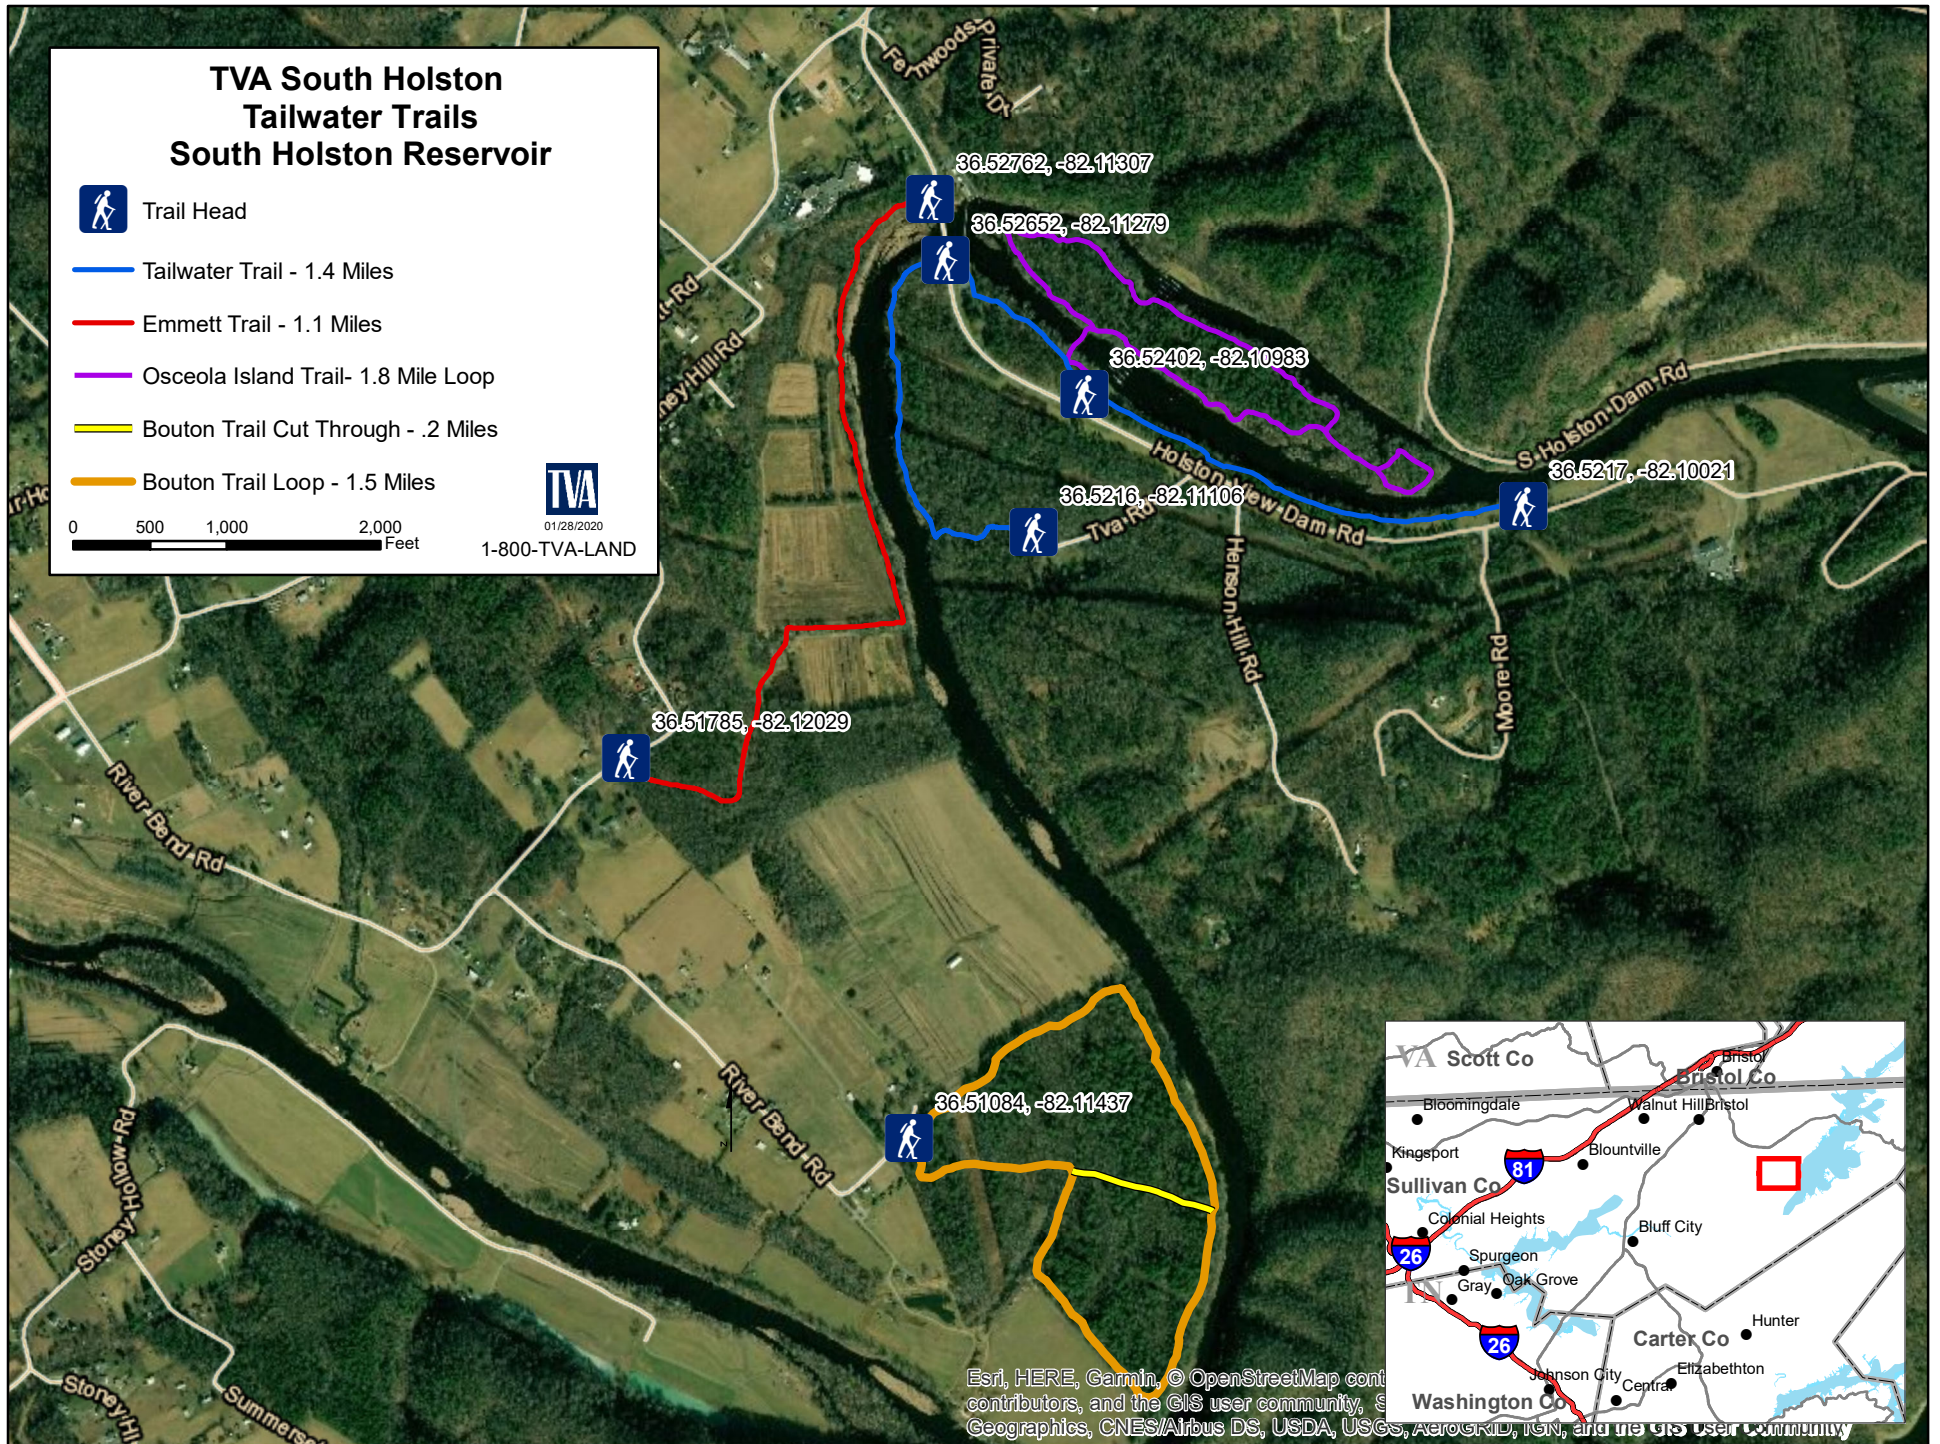

TVA South Holston Tailwater Trails South Holston Reservoir

Trail Head

Tailwater Trail - 1.4 Miles

Emmett Trail - 1.1 Miles

Osceola Island Trail- 1.8 Mile Loop

Bouton Trail Cut Through - .2 Miles

Bouton Trail Loop - 1.5 Miles

01/28/2020

1-800-TVA-LAND

0 500 1,000 2,000 Feet

Esri, HERE, Garmin, © OpenStreetMap contributors, and the GIS user community, S... Geographics, CNES/Airbus DS, USDA, USGS, AeroGRID, IGN, and the GIS User Community