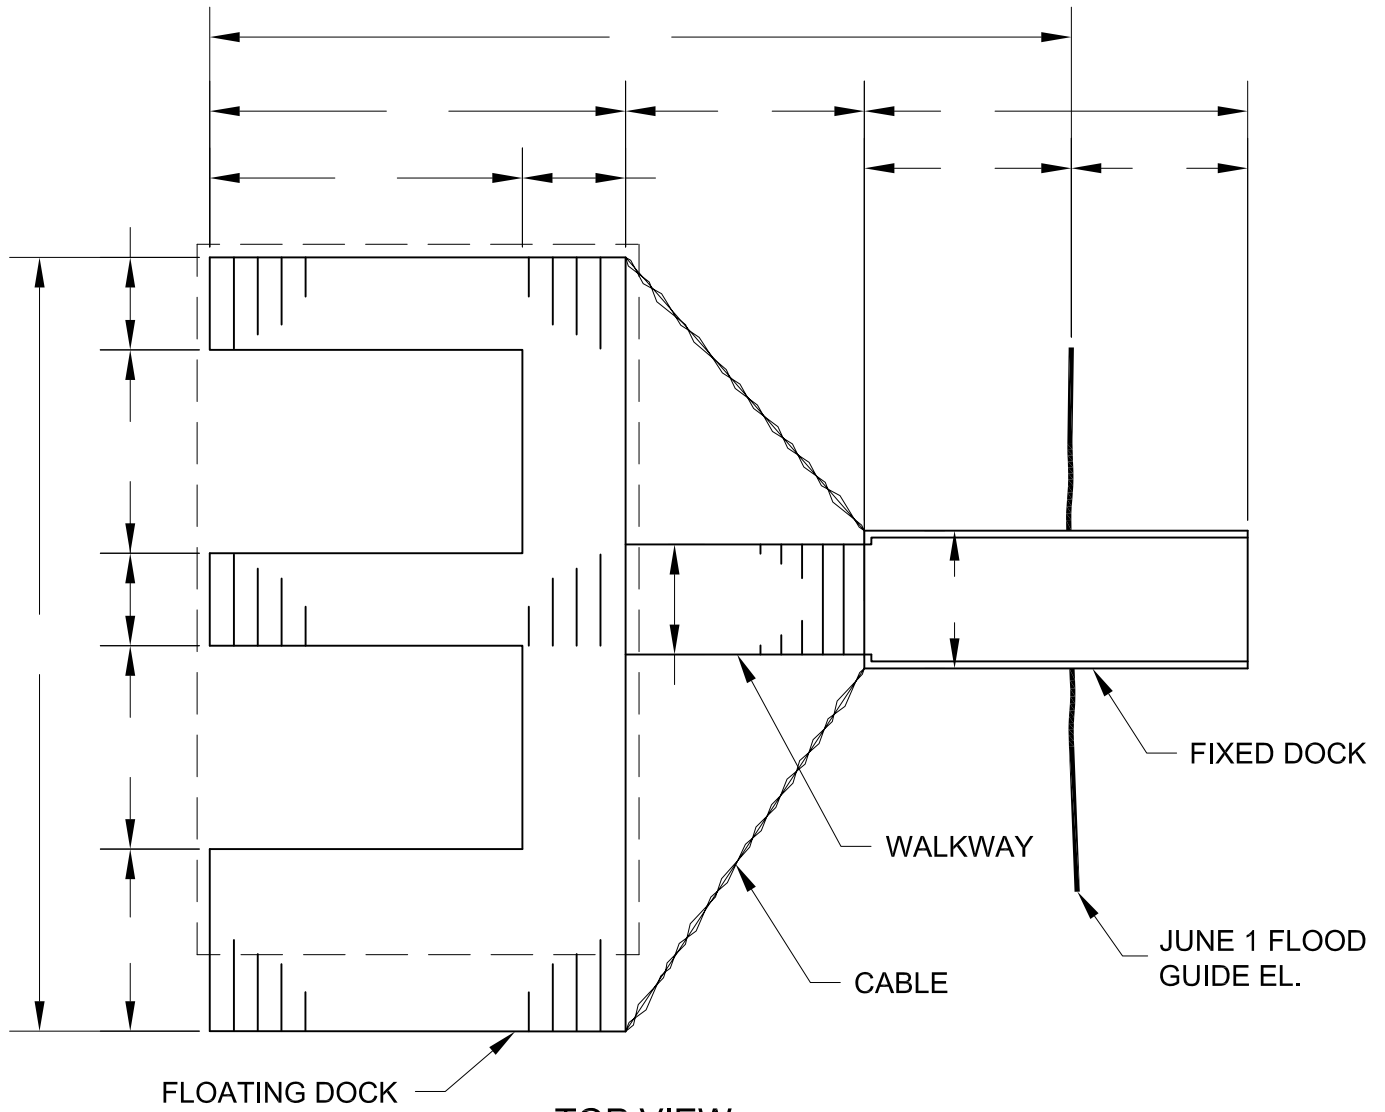

NOTE: INCLUDE ALL DIMENSIONS WHERE INDICATED

LENGTH

WIDTH

TOP VIEW

HEIGHT

SIDE VIEW

FIXED AND FLOATING COVERED DOUBLE BOATSLIP WITH SWIM DECK ON LEFT