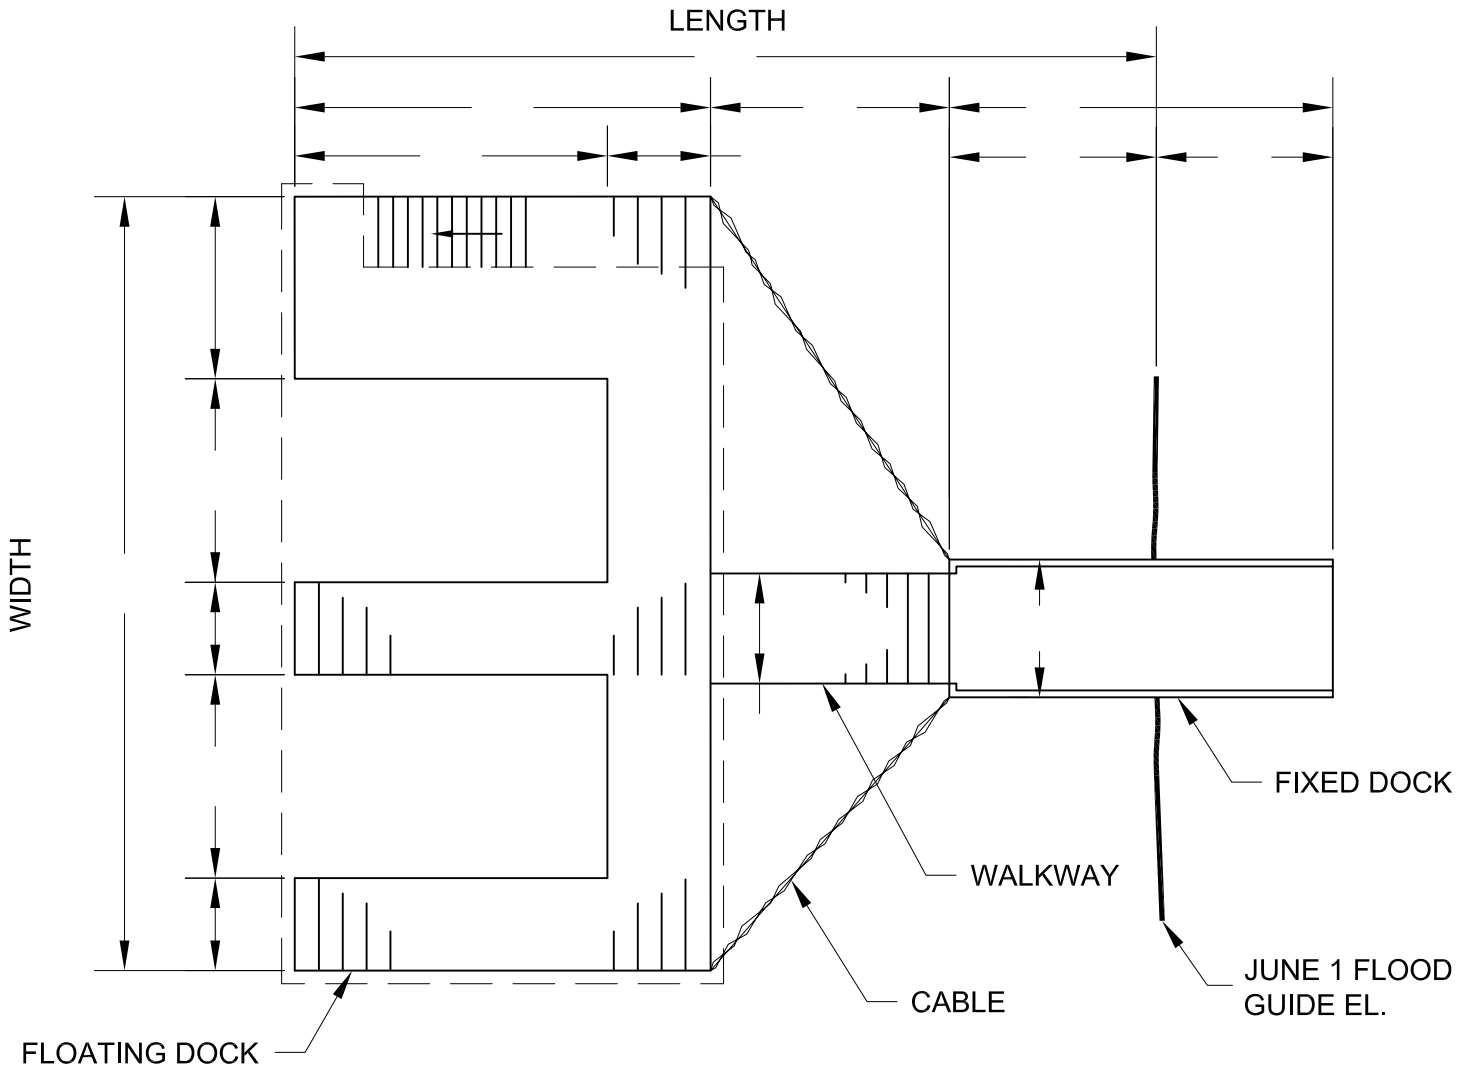

NOTE: INCLUDE ALL DIMENSIONS WHERE INDICATED

TOP VIEW

SIDE VIEW

FIXED AND FLOATING DECK ROOF DOUBLE BOATSLIP WITH SWIM DECK ON RIGHT