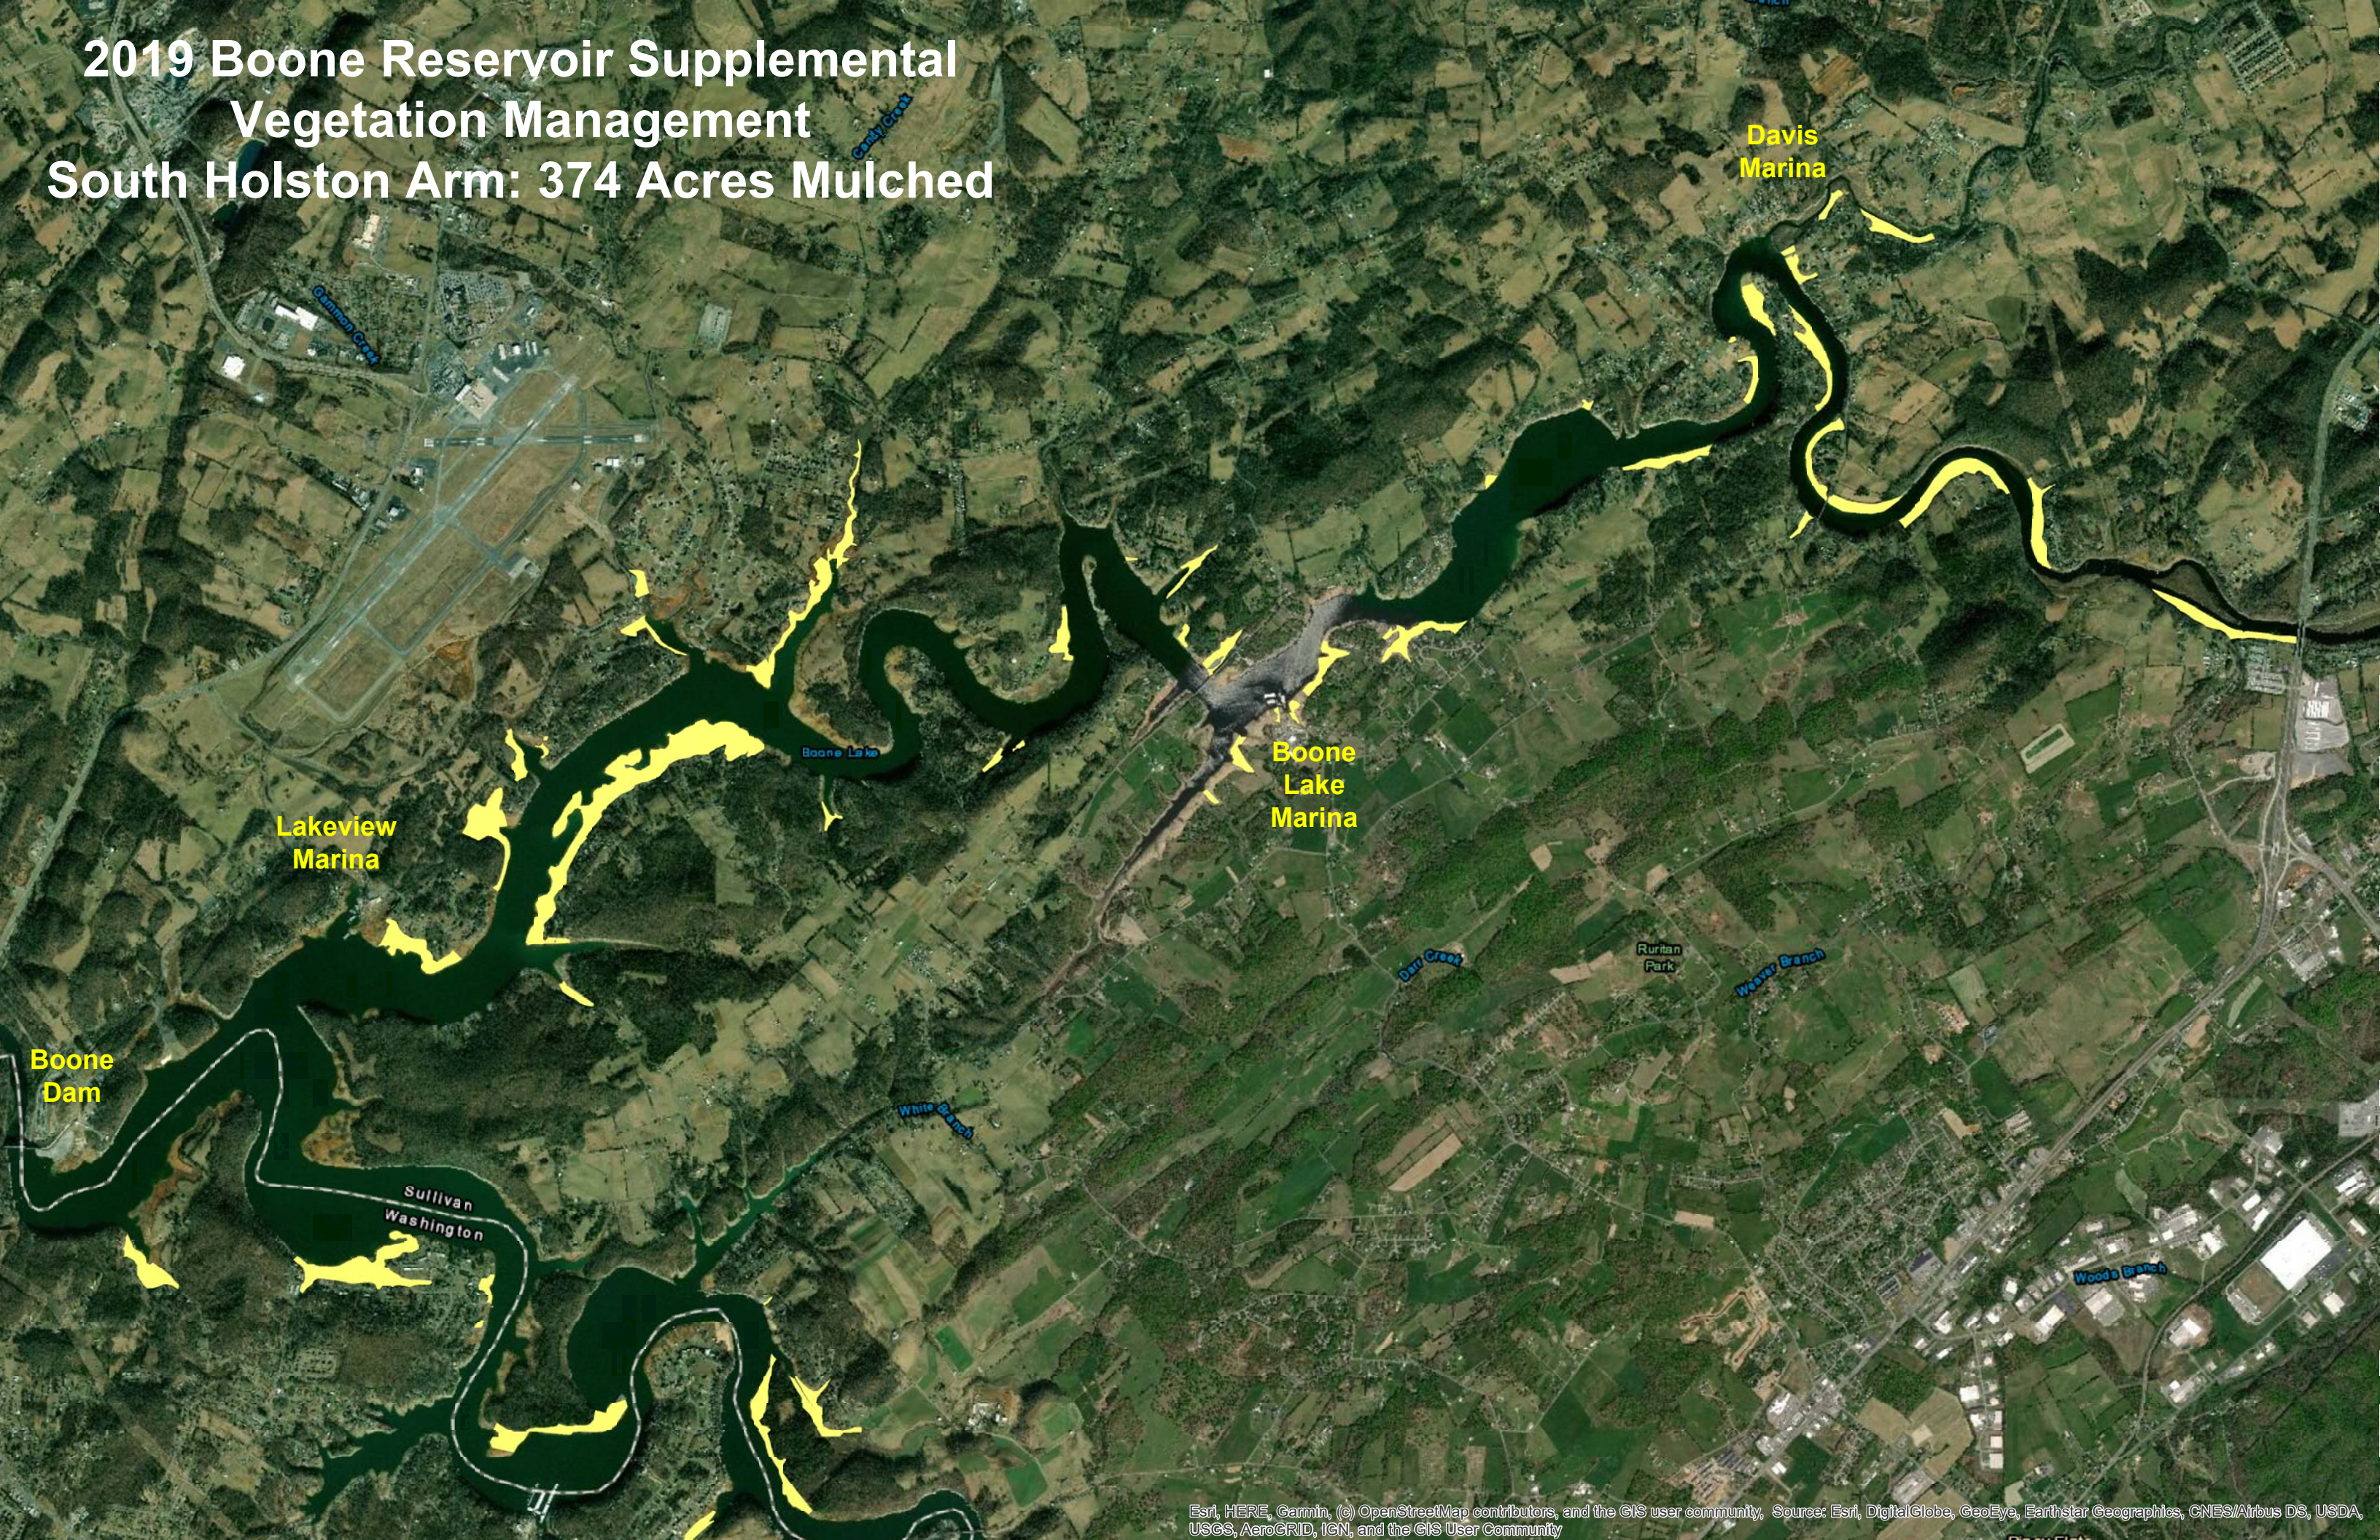

2019 Boone Reservoir Supplemental Vegetation Management South Holston Arm: 374 Acres Mulched

Boone
Dam

Lakeview
Marina

Boone Lake

Boone
Lake
Marina

Durr Creek

Ruritan
Park

Weaver Branch

White Branch

Woods Branch

Sullivan
Washington