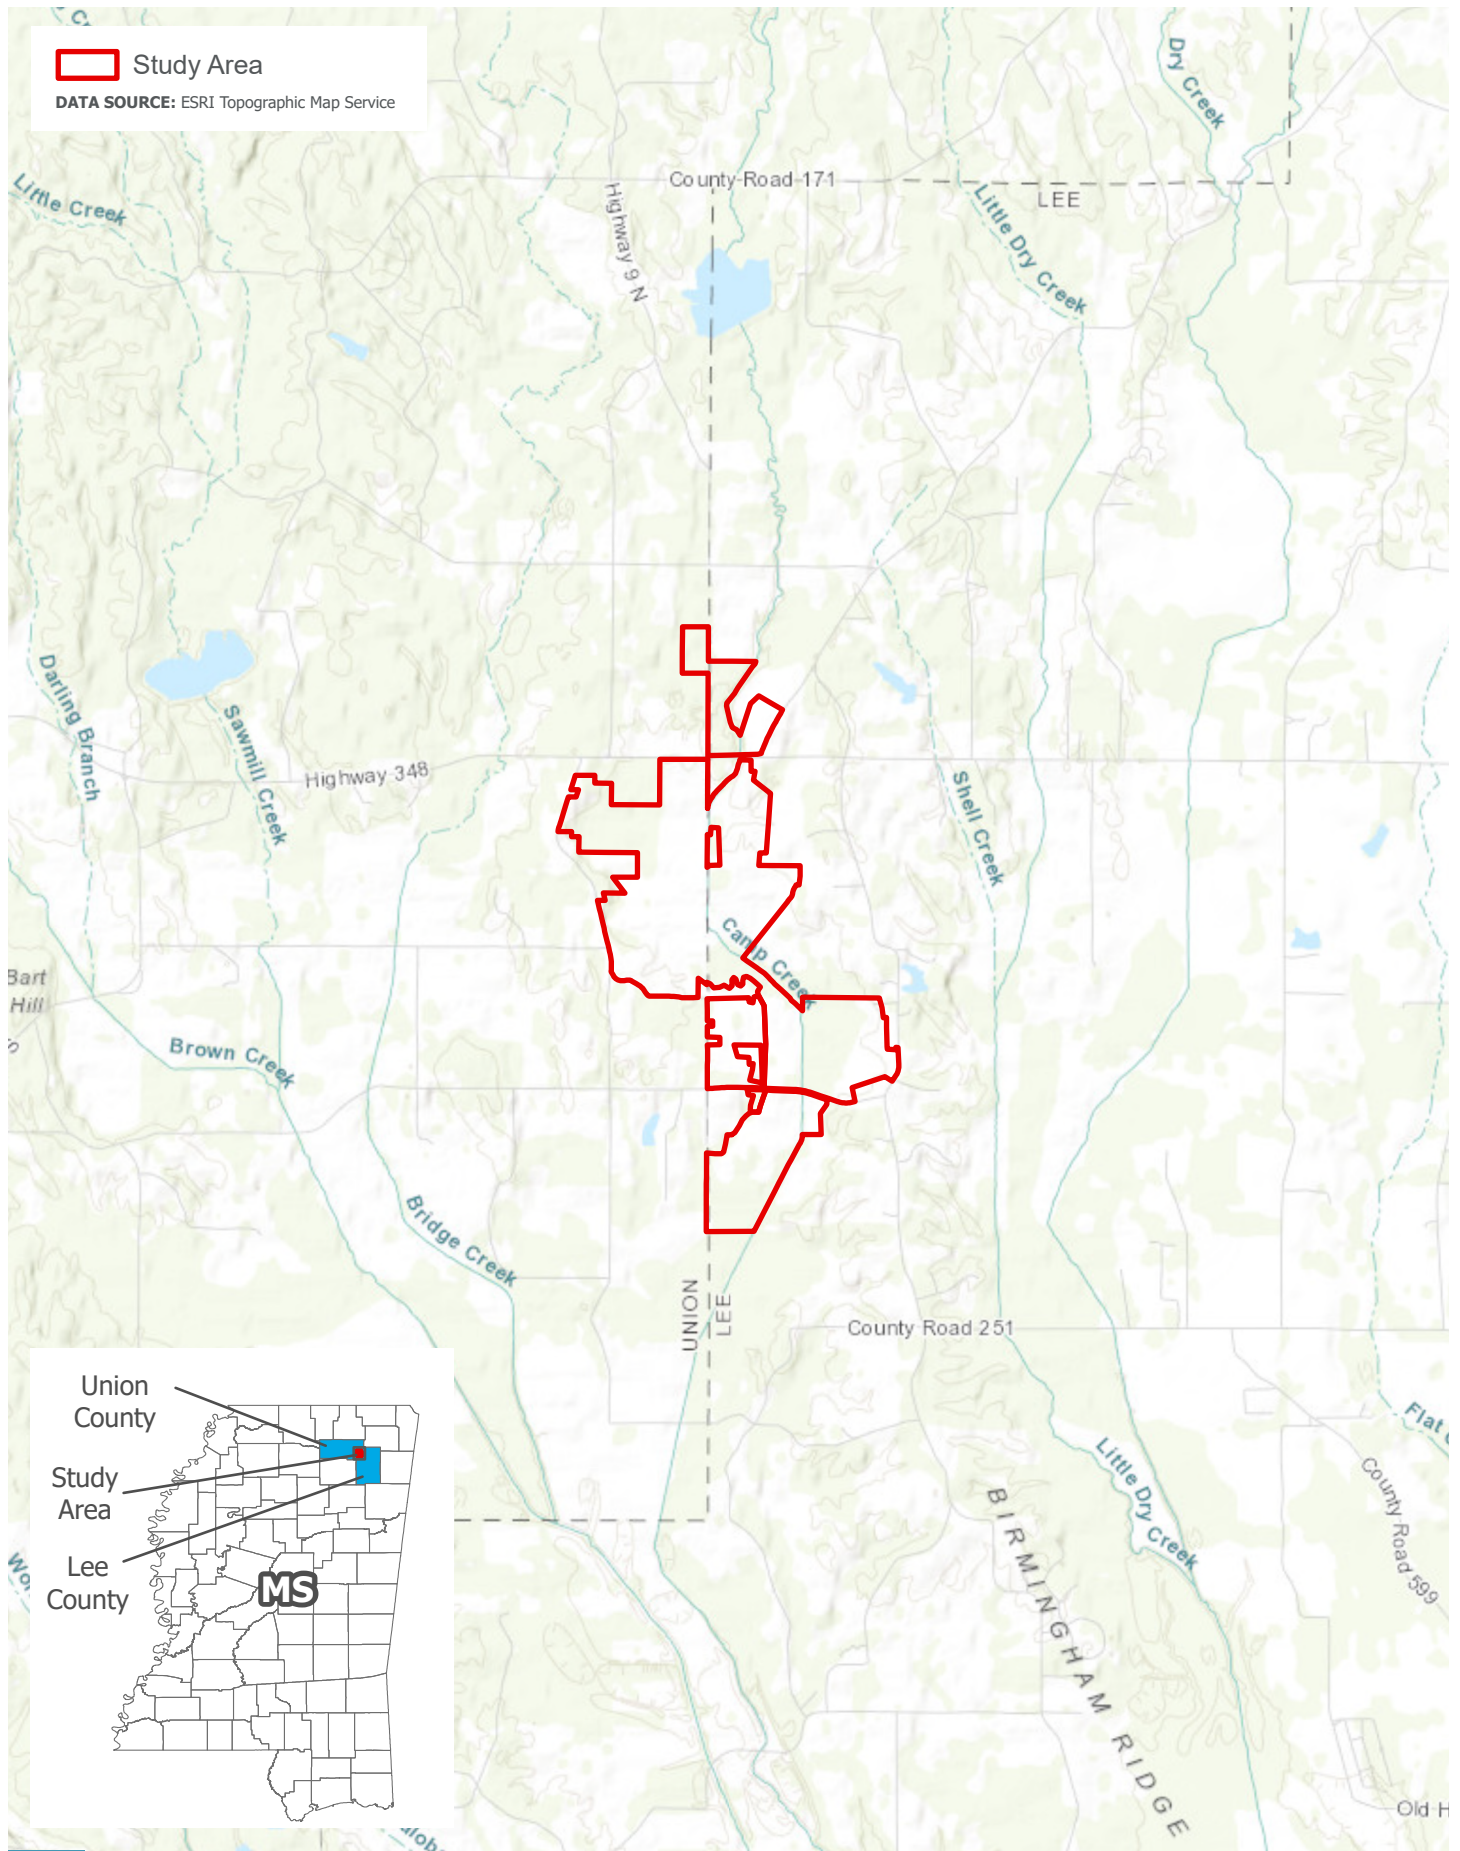

 Study Area

DATA SOURCE: ESRI Topographic Map Service

0 1 Miles

JUGFORK SOLAR
PROJECT VICINITY
FIGURE 1