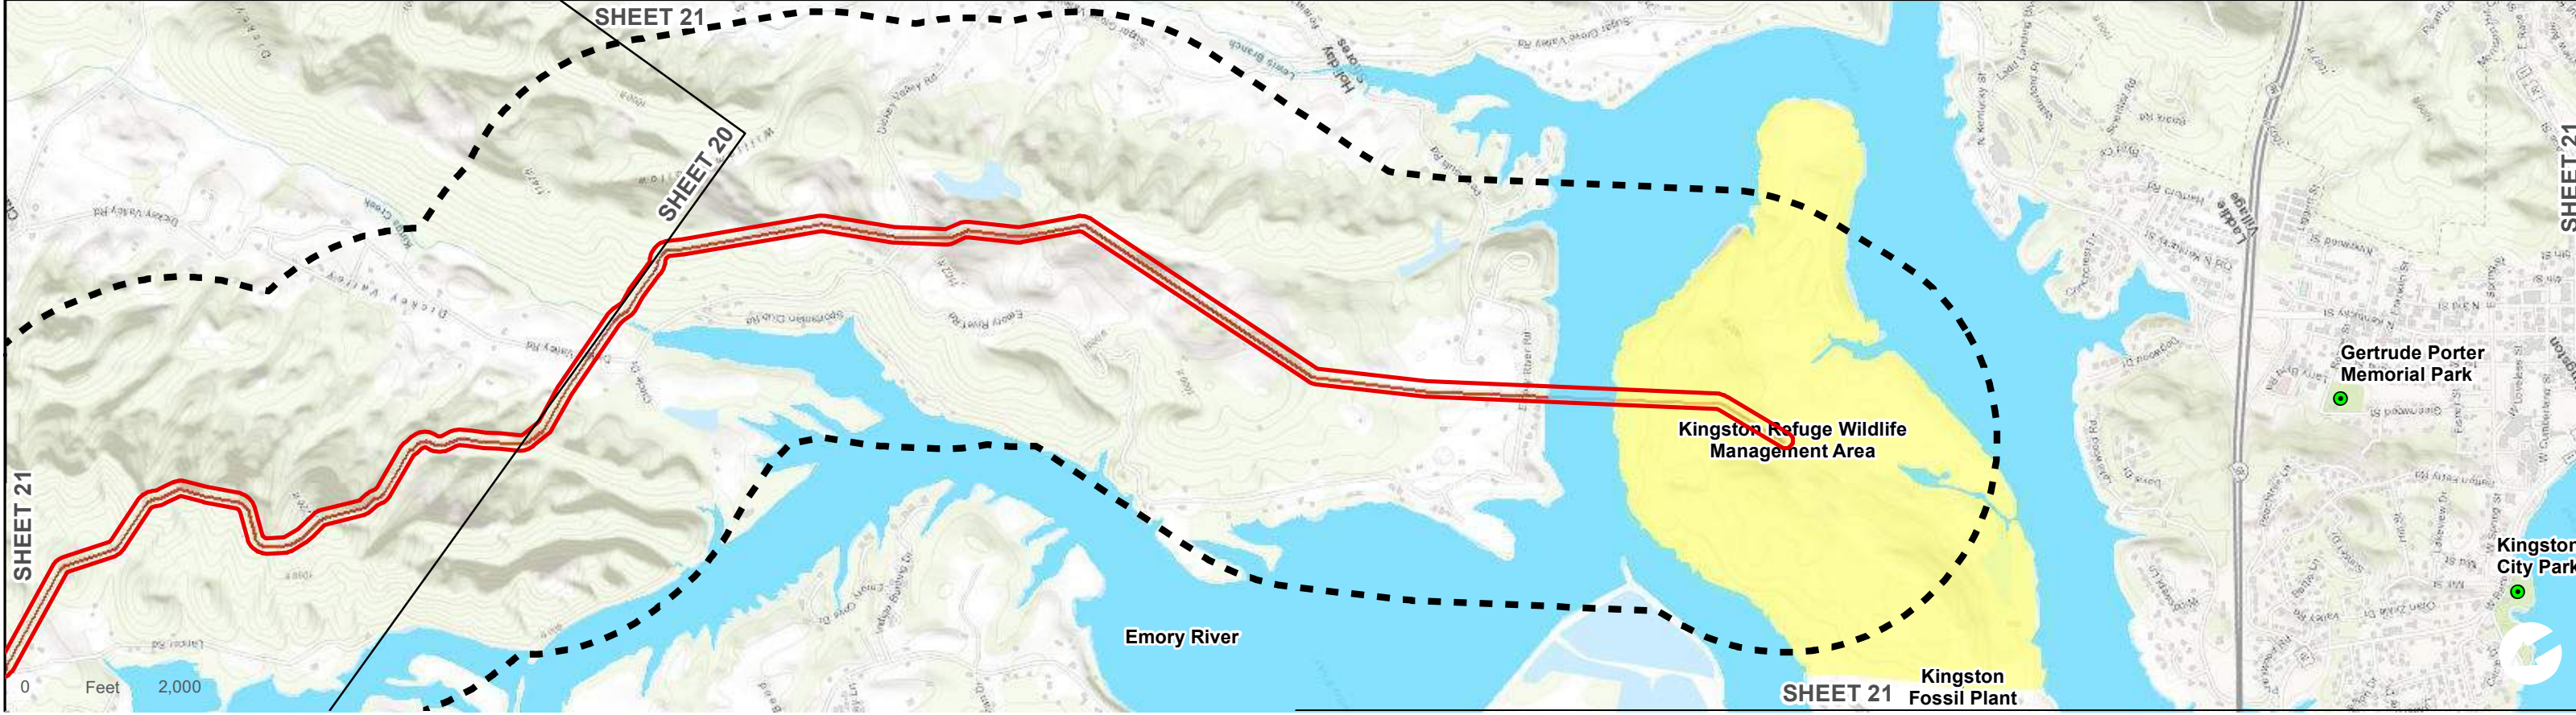

0 Feet 2,000

0 Feet 2,000

LEGEND

- Alt A Pipeline Corridor
- 1/2-Mile Buffer
- Park
- Golf Course
- TVA Reservoir
- TN State Forest
- National Park
- USACE Reservoir
- TDEC Public Lands
- TN Wildlife Resources
- The Land Trust for Tennessee