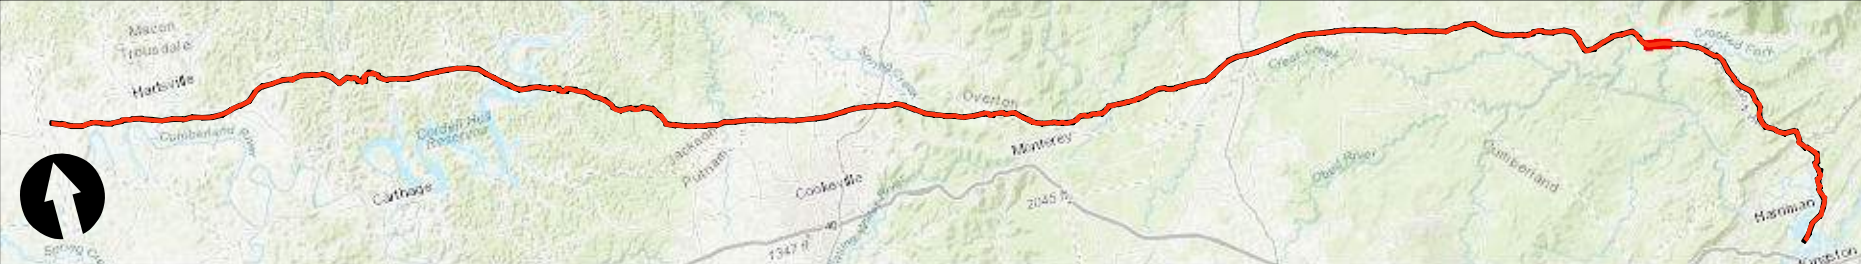

LEGEND

Alt A Pipeline Corridor	Deciduous Forest	Developed, Open Space	Mixed Forest
Land Classification	Developed, High Intensity	Evergreen Forest	Open Water
Barren Land	Developed, Low Intensity	Hay/Pasture	Shrub/Scrub
Cultivated Crops	Developed, Medium Intensity	Herbaceous	Woody Wetlands

0 Feet 200