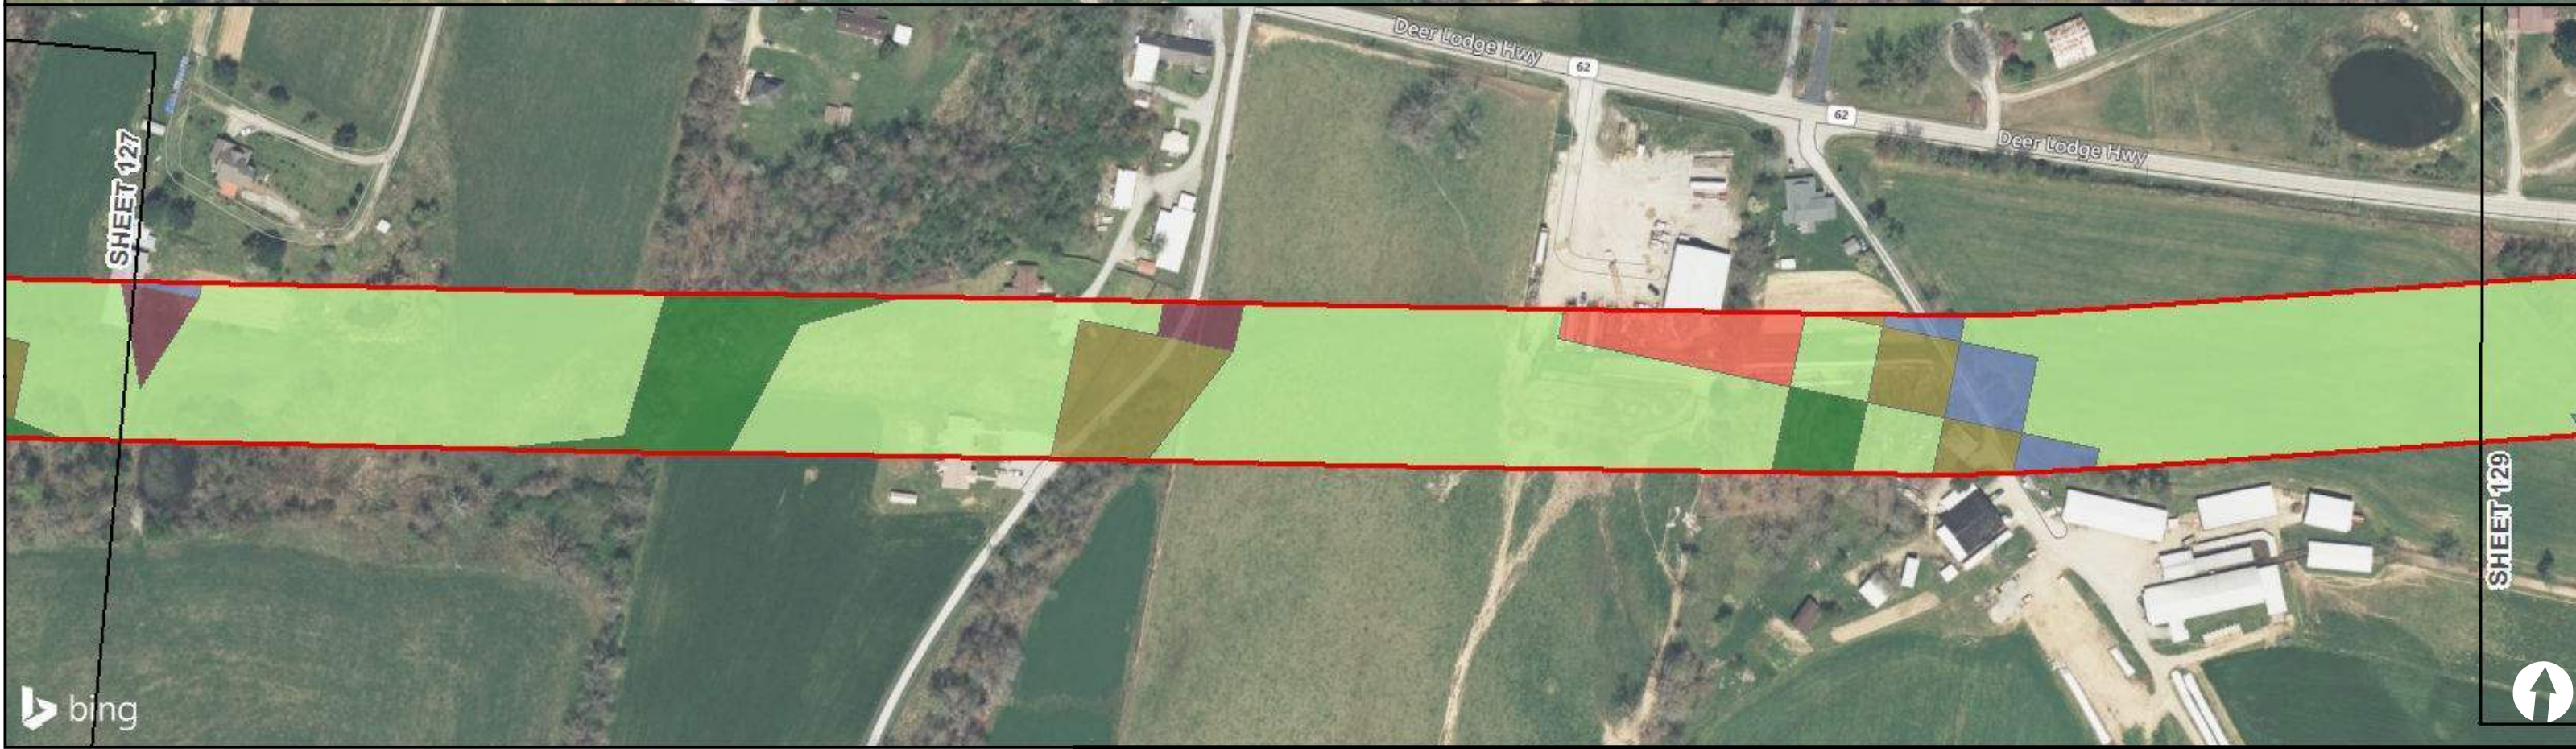

0 Feet 200

LEGEND

Alt A Pipeline Corridor	Deciduous Forest	Developed, Open Space	Mixed Forest
Land Classification	Developed, High Intensity	Evergreen Forest	Open Water
Barren Land	Developed, Low Intensity	Hay/Pasture	Shrub/Scrub
Cultivated Crops	Developed, Medium Intensity	Herbaceous	Woody Wetlands

0 Feet 200

LEGEND

Alt A Pipeline Corridor	Deciduous Forest	Developed, Open Space	Hay/Pasture
Land Classification	Developed, High Intensity	Evergreen Forest	Open Water
Barren Land	Developed, Low Intensity	Herbageous	Shrub/Scrub
Cultivated Crops	Developed, Medium Intensity	Woody Wetlands	