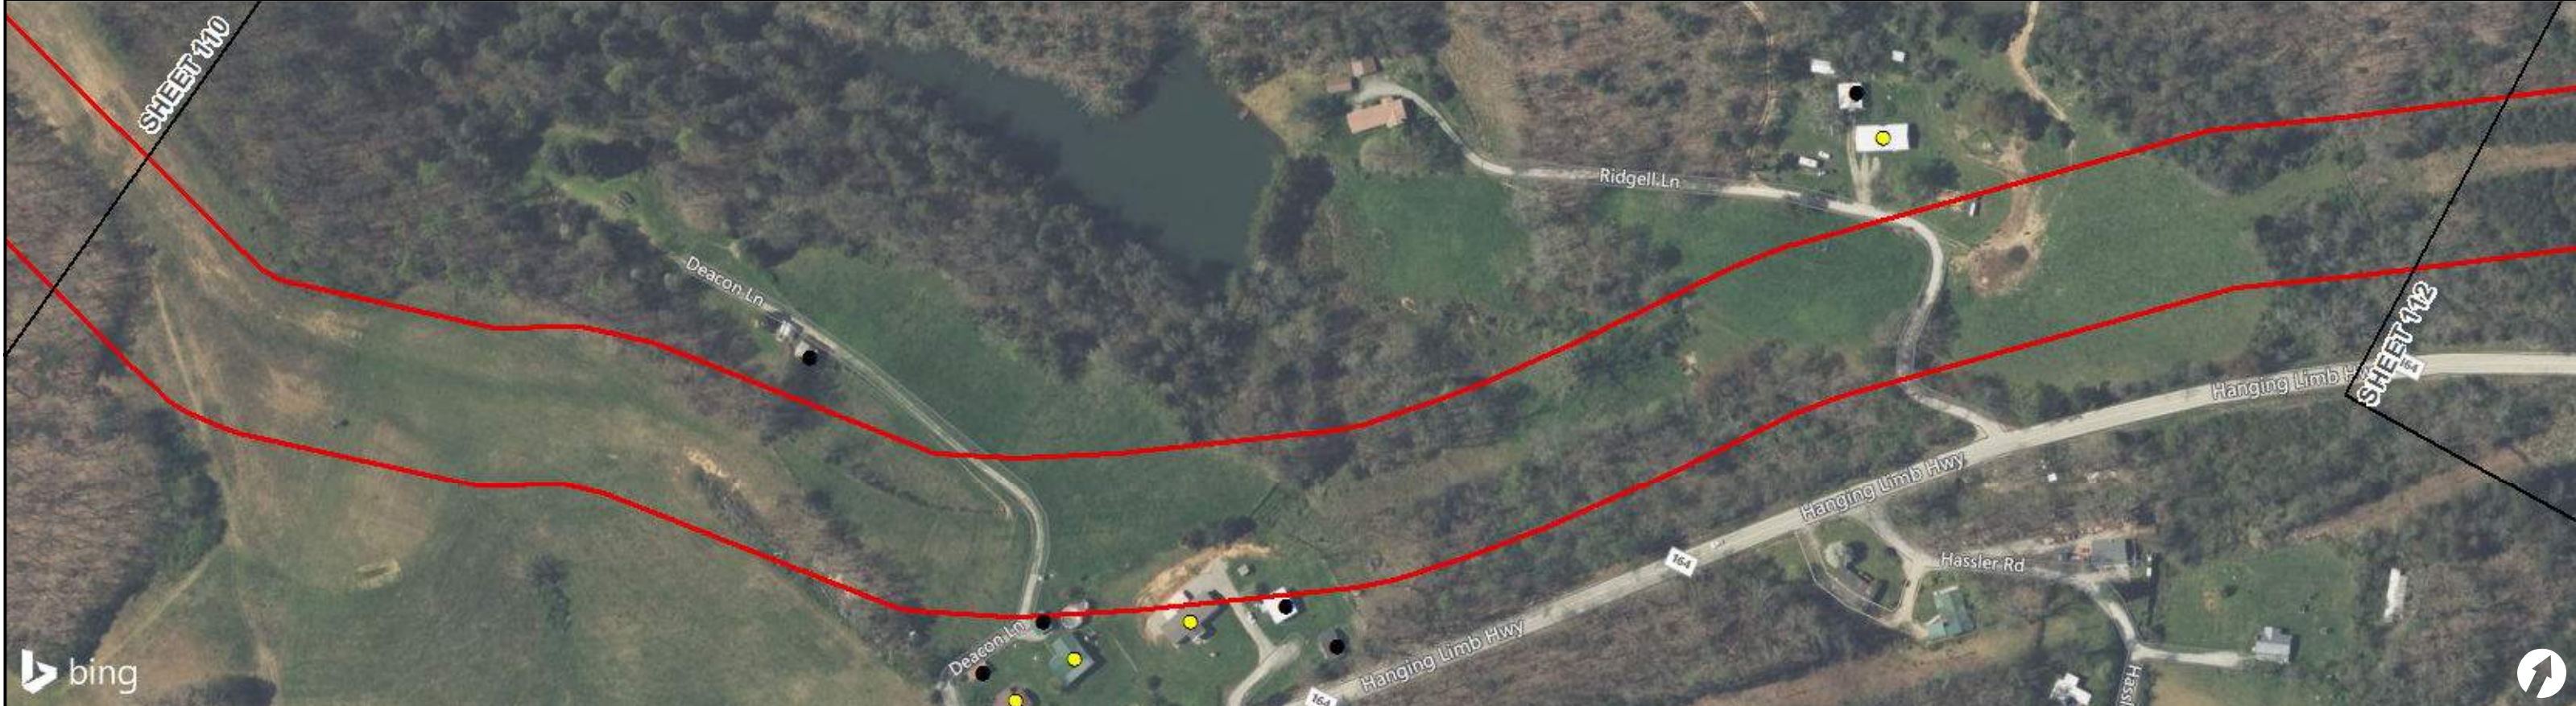

0 Feet 200

LEGEND

 Alt A Pipeline Corridor	 Business	 Farm	 Unknown
Noise Receptors	 Church	 Industrial	 Vacant
 Residence	 Sports Field		

0 Feet 200

LEGEND

Alt A Pipeline Corridor	Business	Farm	Unknown
Noise Receptors	Church	Industrial	
Residence	Sports Field	Vacant	