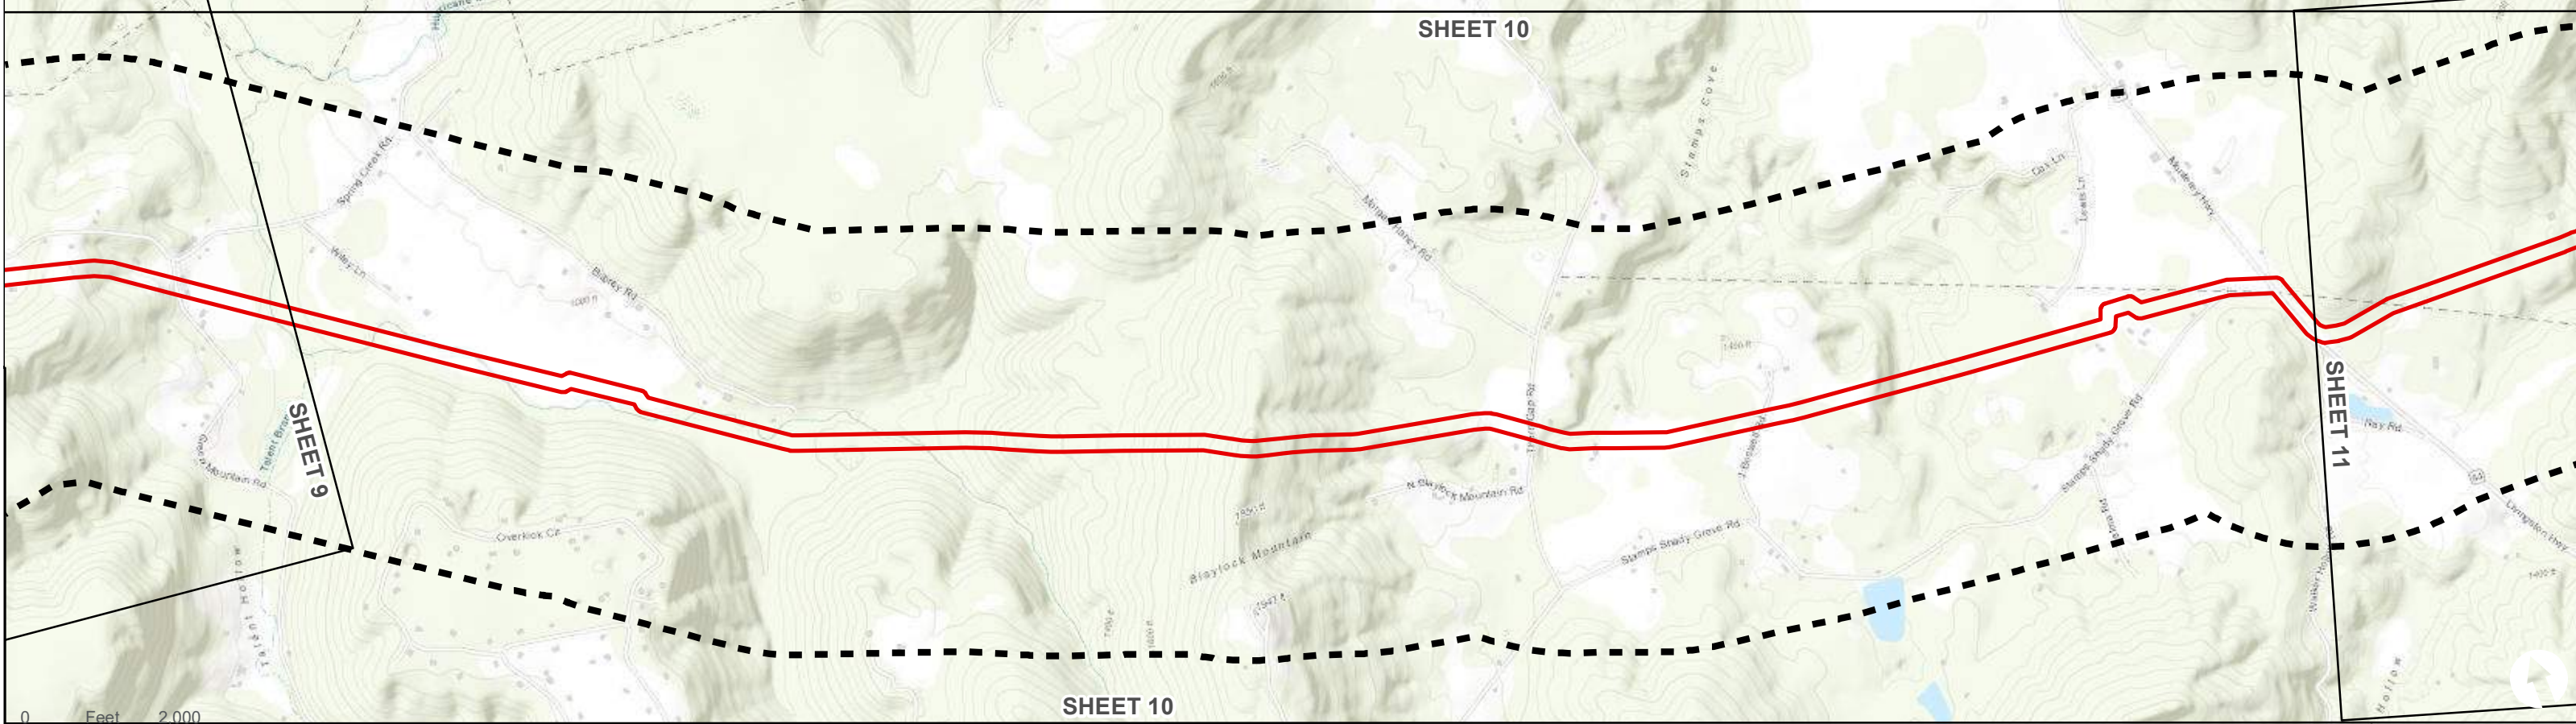

LEGEND

Alt A Pipeline Corridor	Golf Course	National Park	TN Wildlife Resources
1/2-Mile Buffer	TVA Reservoir	USACE Reservoir	The Land Trust for Tennessee
Park	TN State Forest	TDEC Public Lands