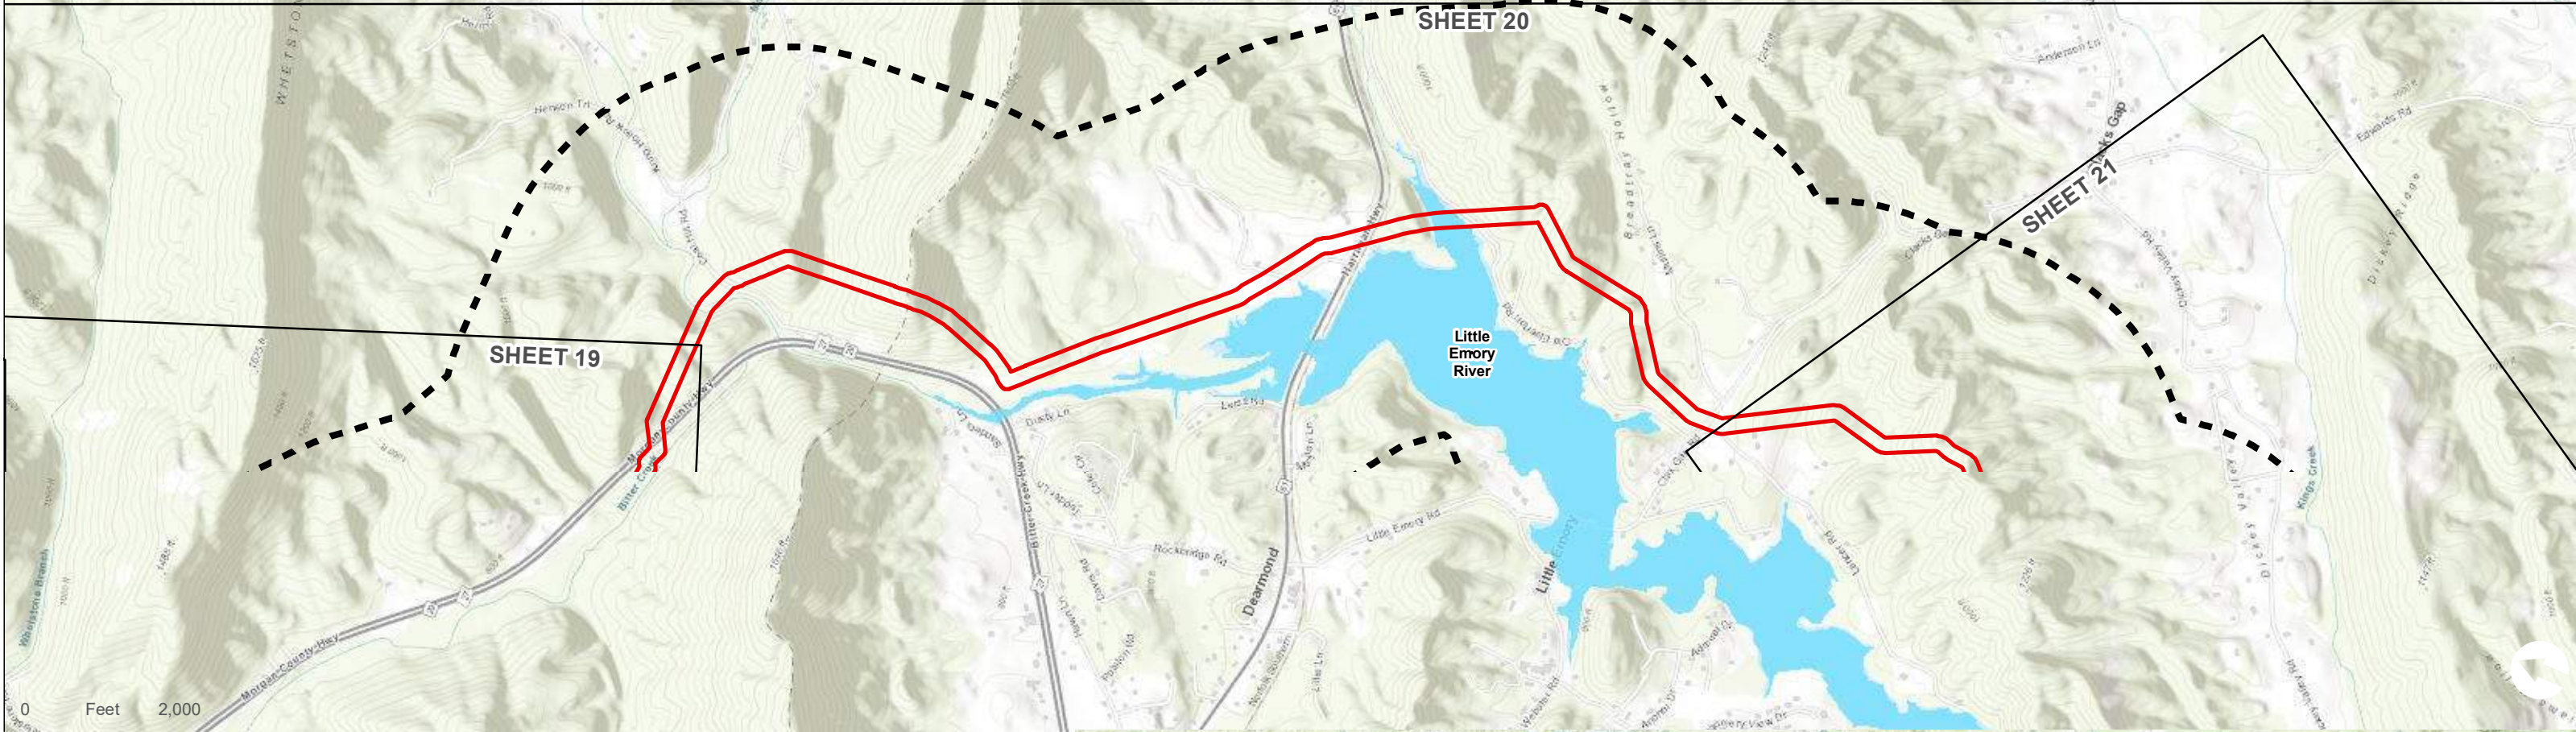

LEGEND

Alt A Pipeline Corridor	Golf Course	National Park	TN Wildlife Resources
1/2-Mile Buffer	TVA Reservoir	USACE Reservoir	The Land Trust for Tennessee
Park	TN State Forest	TDEC Public Lands