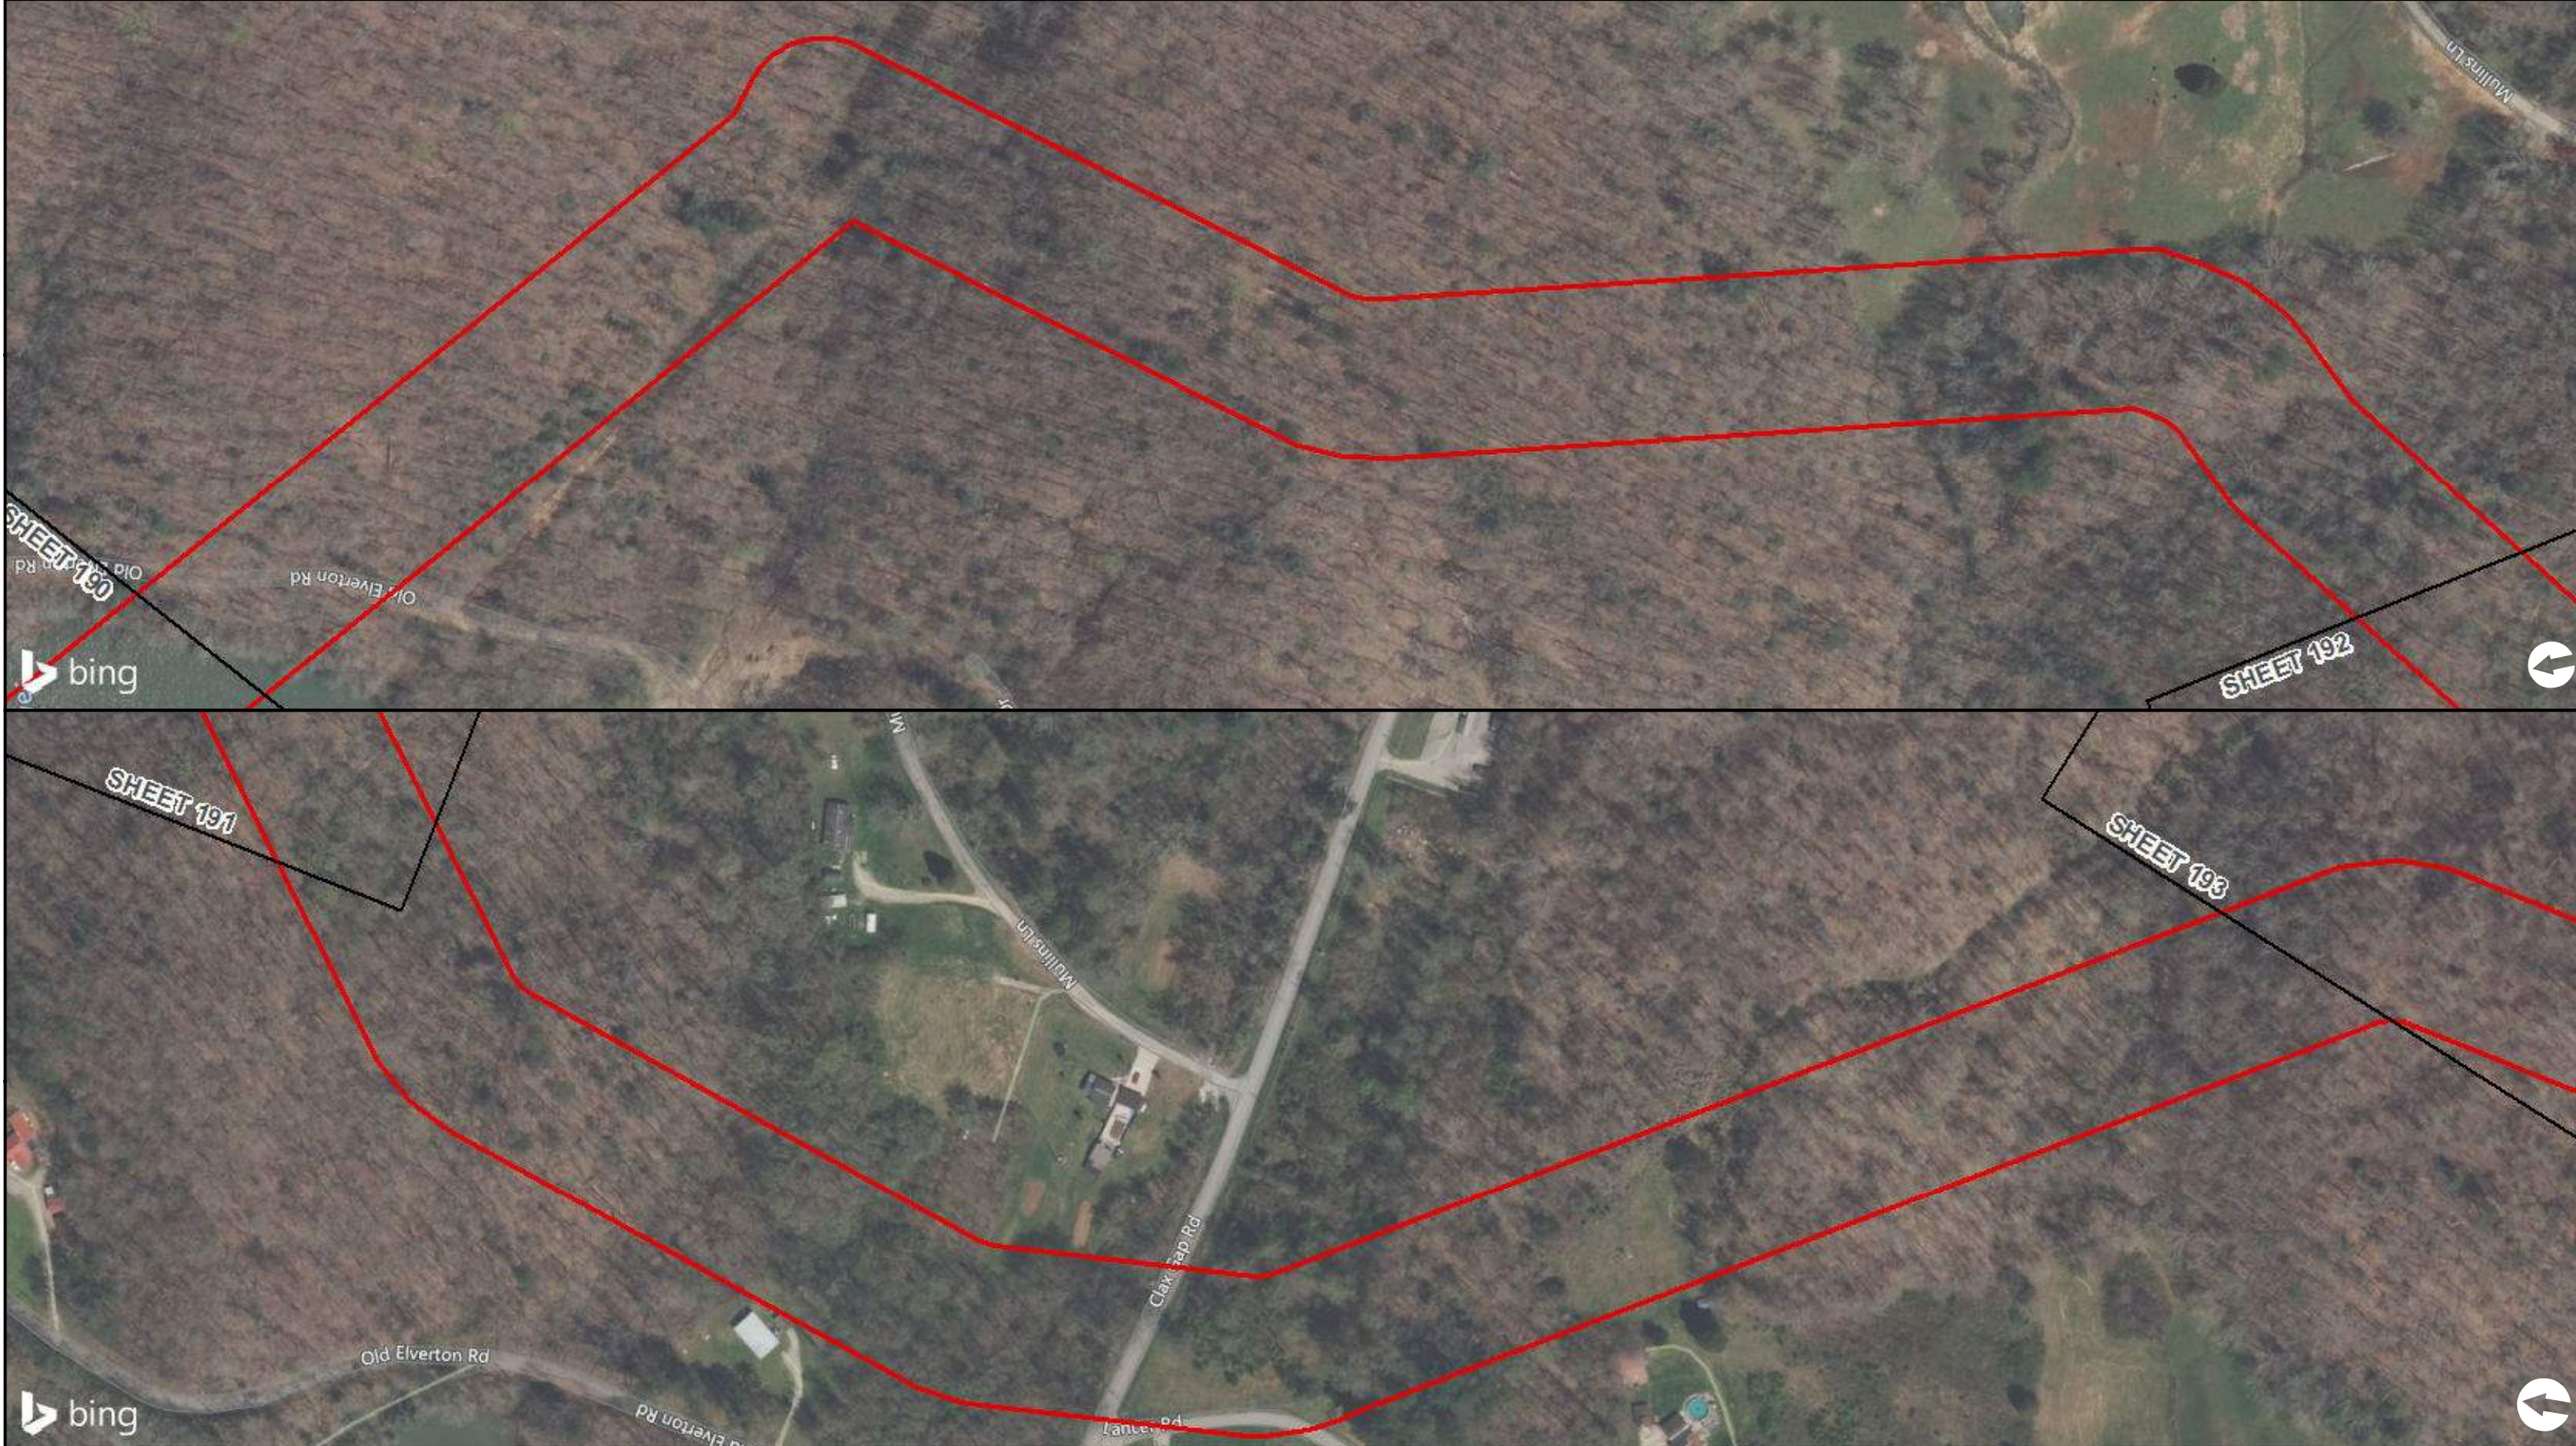

0 Feet 200

LEGEND

	Alt A Pipeline Corridor		Business		Farm		Unknown
Noise Receptors							
	Residence		Church		Industrial		Vacant

0 Feet 200

LEGEND

 Alt A Pipeline Corridor	 Business	 Farm	 Unknown
Noise Receptors	 Church	 Industrial	
 Residence	 Sports Field	 Vacant	