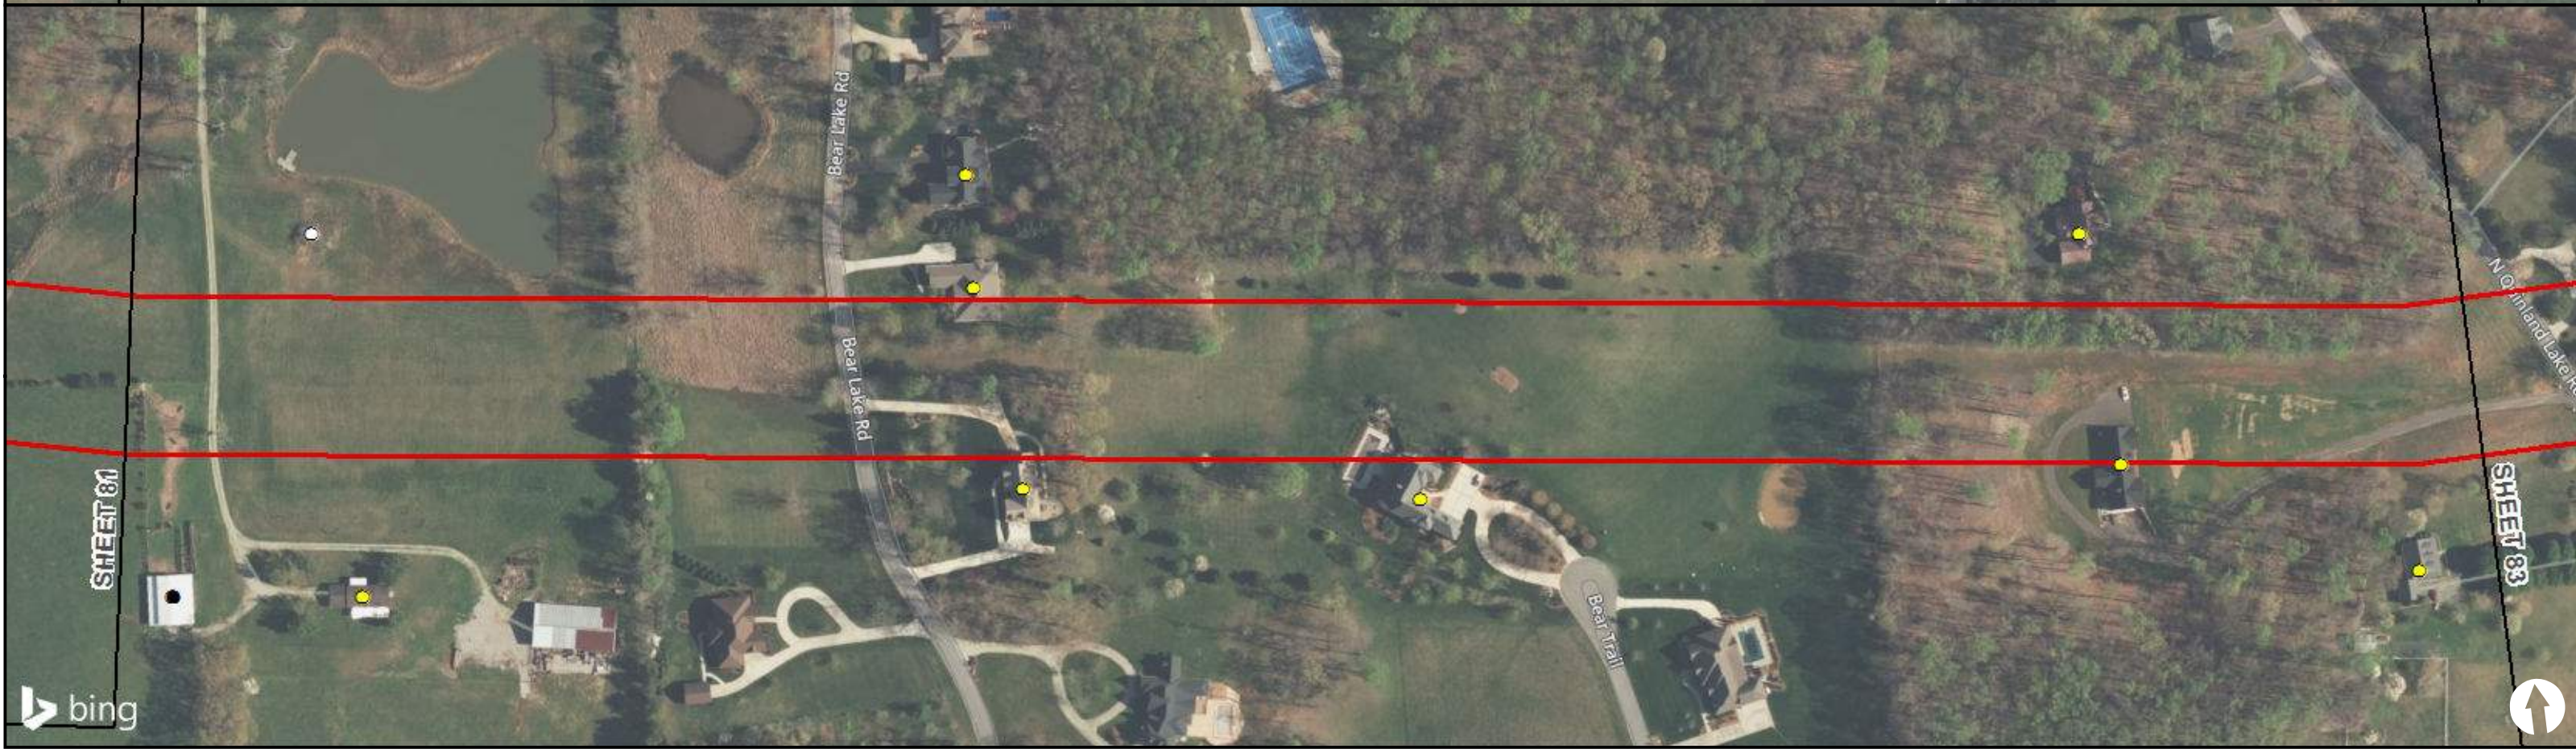

LEGEND

Alt A Pipeline Corridor

Noise Receptors

- Business
- Farm
- Unknown
- Church
- Industrial
- Vacant
- Residence
- Sports Field

0 Feet 200