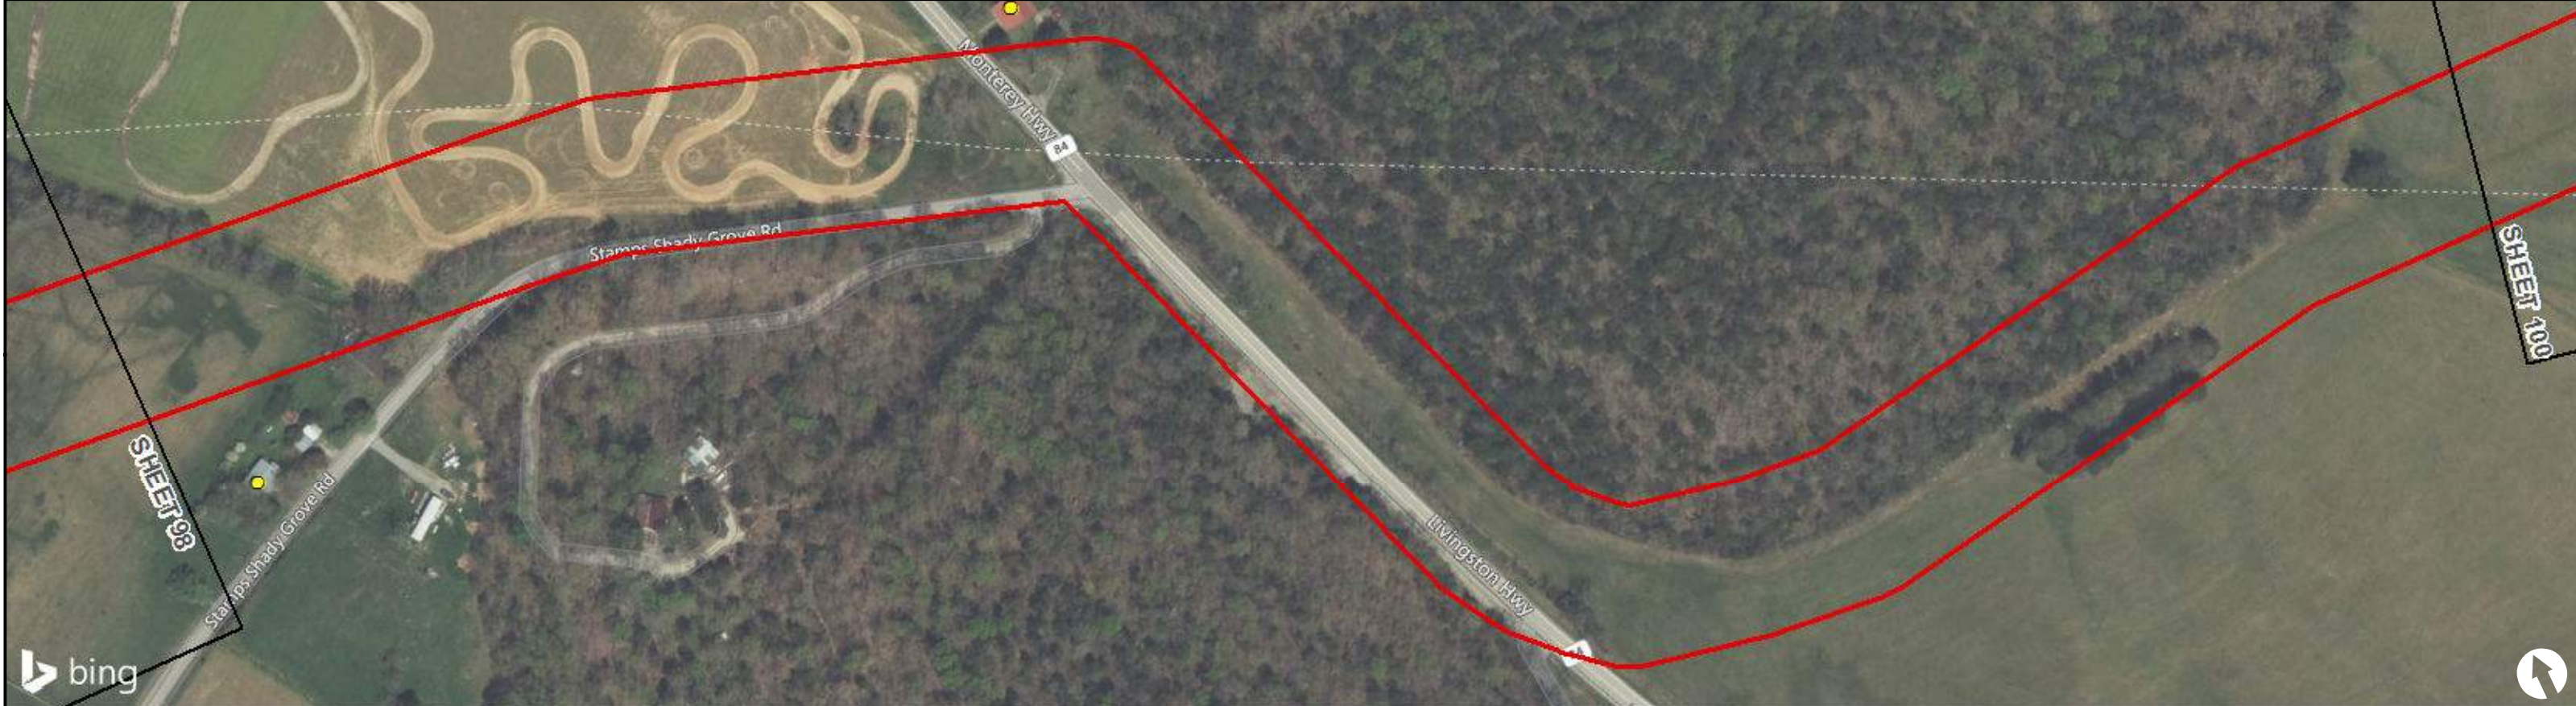

0 Feet 200

LEGEND

	Alt A Pipeline Corridor		Business		Farm		Unknown
Noise Receptors			Church		Industrial		Vacant
	Residence		Sports Field				

0 Feet 200

LEGEND

Alt A Pipeline Corridor	Business	Farm	Unknown
Noise Receptors	Church	Industrial	
Residence	Sports Field	Vacant	