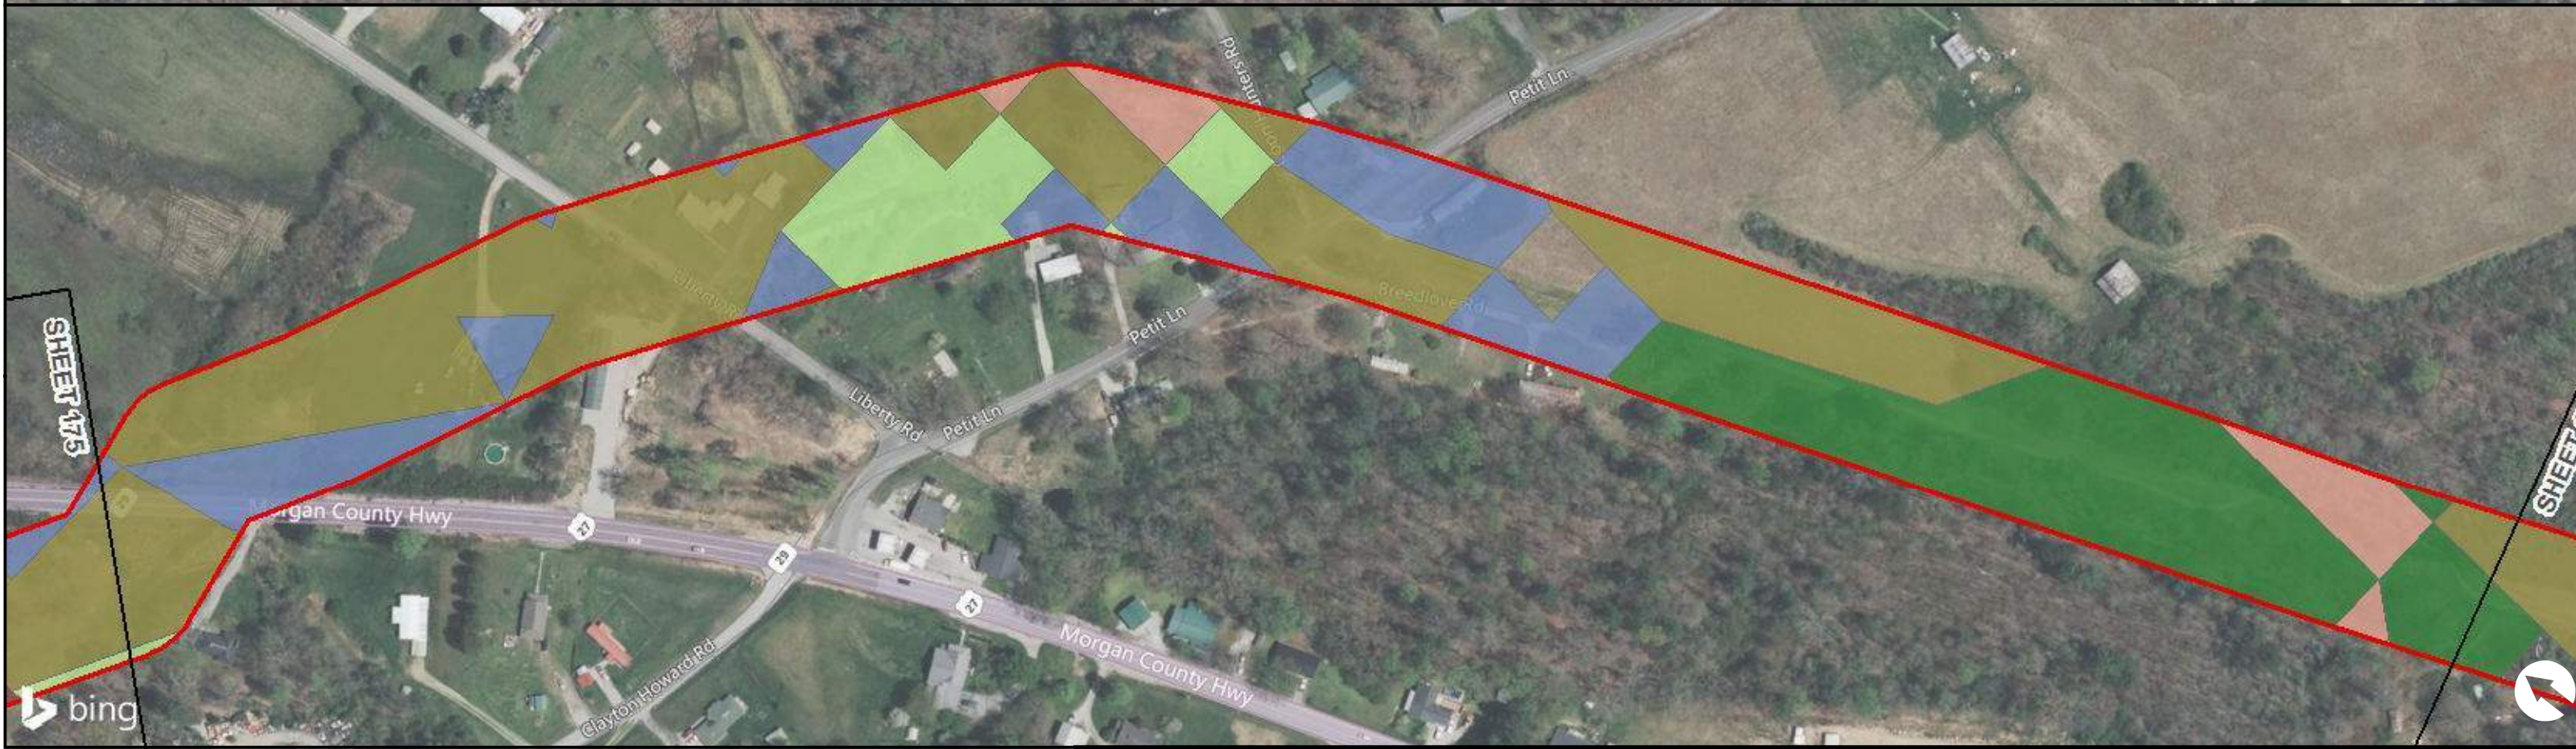

LEGEND

Alt A Pipeline Corridor	Deciduous Forest	Developed, Open Space	Mixed Forest
Land Classification	Developed, High Intensity	Evergreen Forest	Open Water
Barren Land	Developed, Low Intensity	Hay/Pasture	Shrub/Scrub
Cultivated Crops	Developed, Medium Intensity	Herbaceous	Woody Wetlands

0 Feet 200