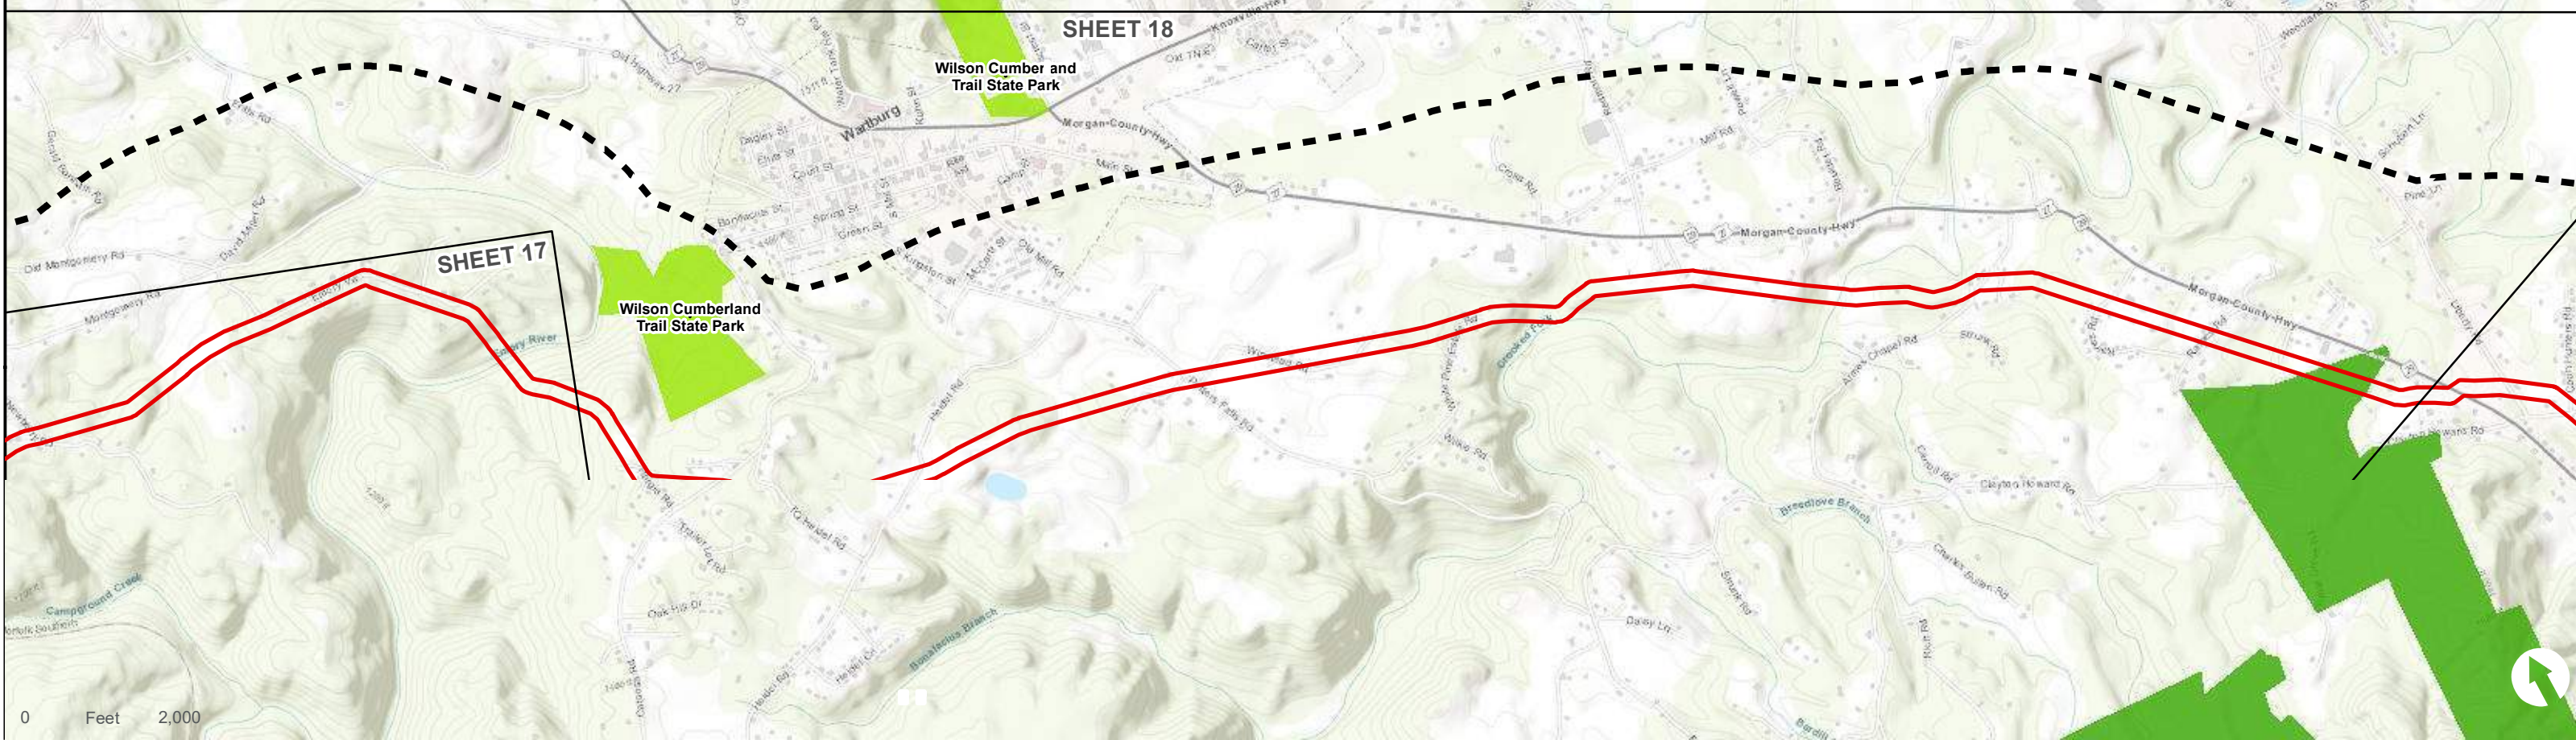

LEGEND

Alt A Pipeline Corridor	Golf Course	National Park	TN Wildlife Resources
1/2-Mile Buffer	TVA Reservoir	USACE Reservoir	The Land Trust for Tennessee
Park	TN State Forest	TDEC Public Lands