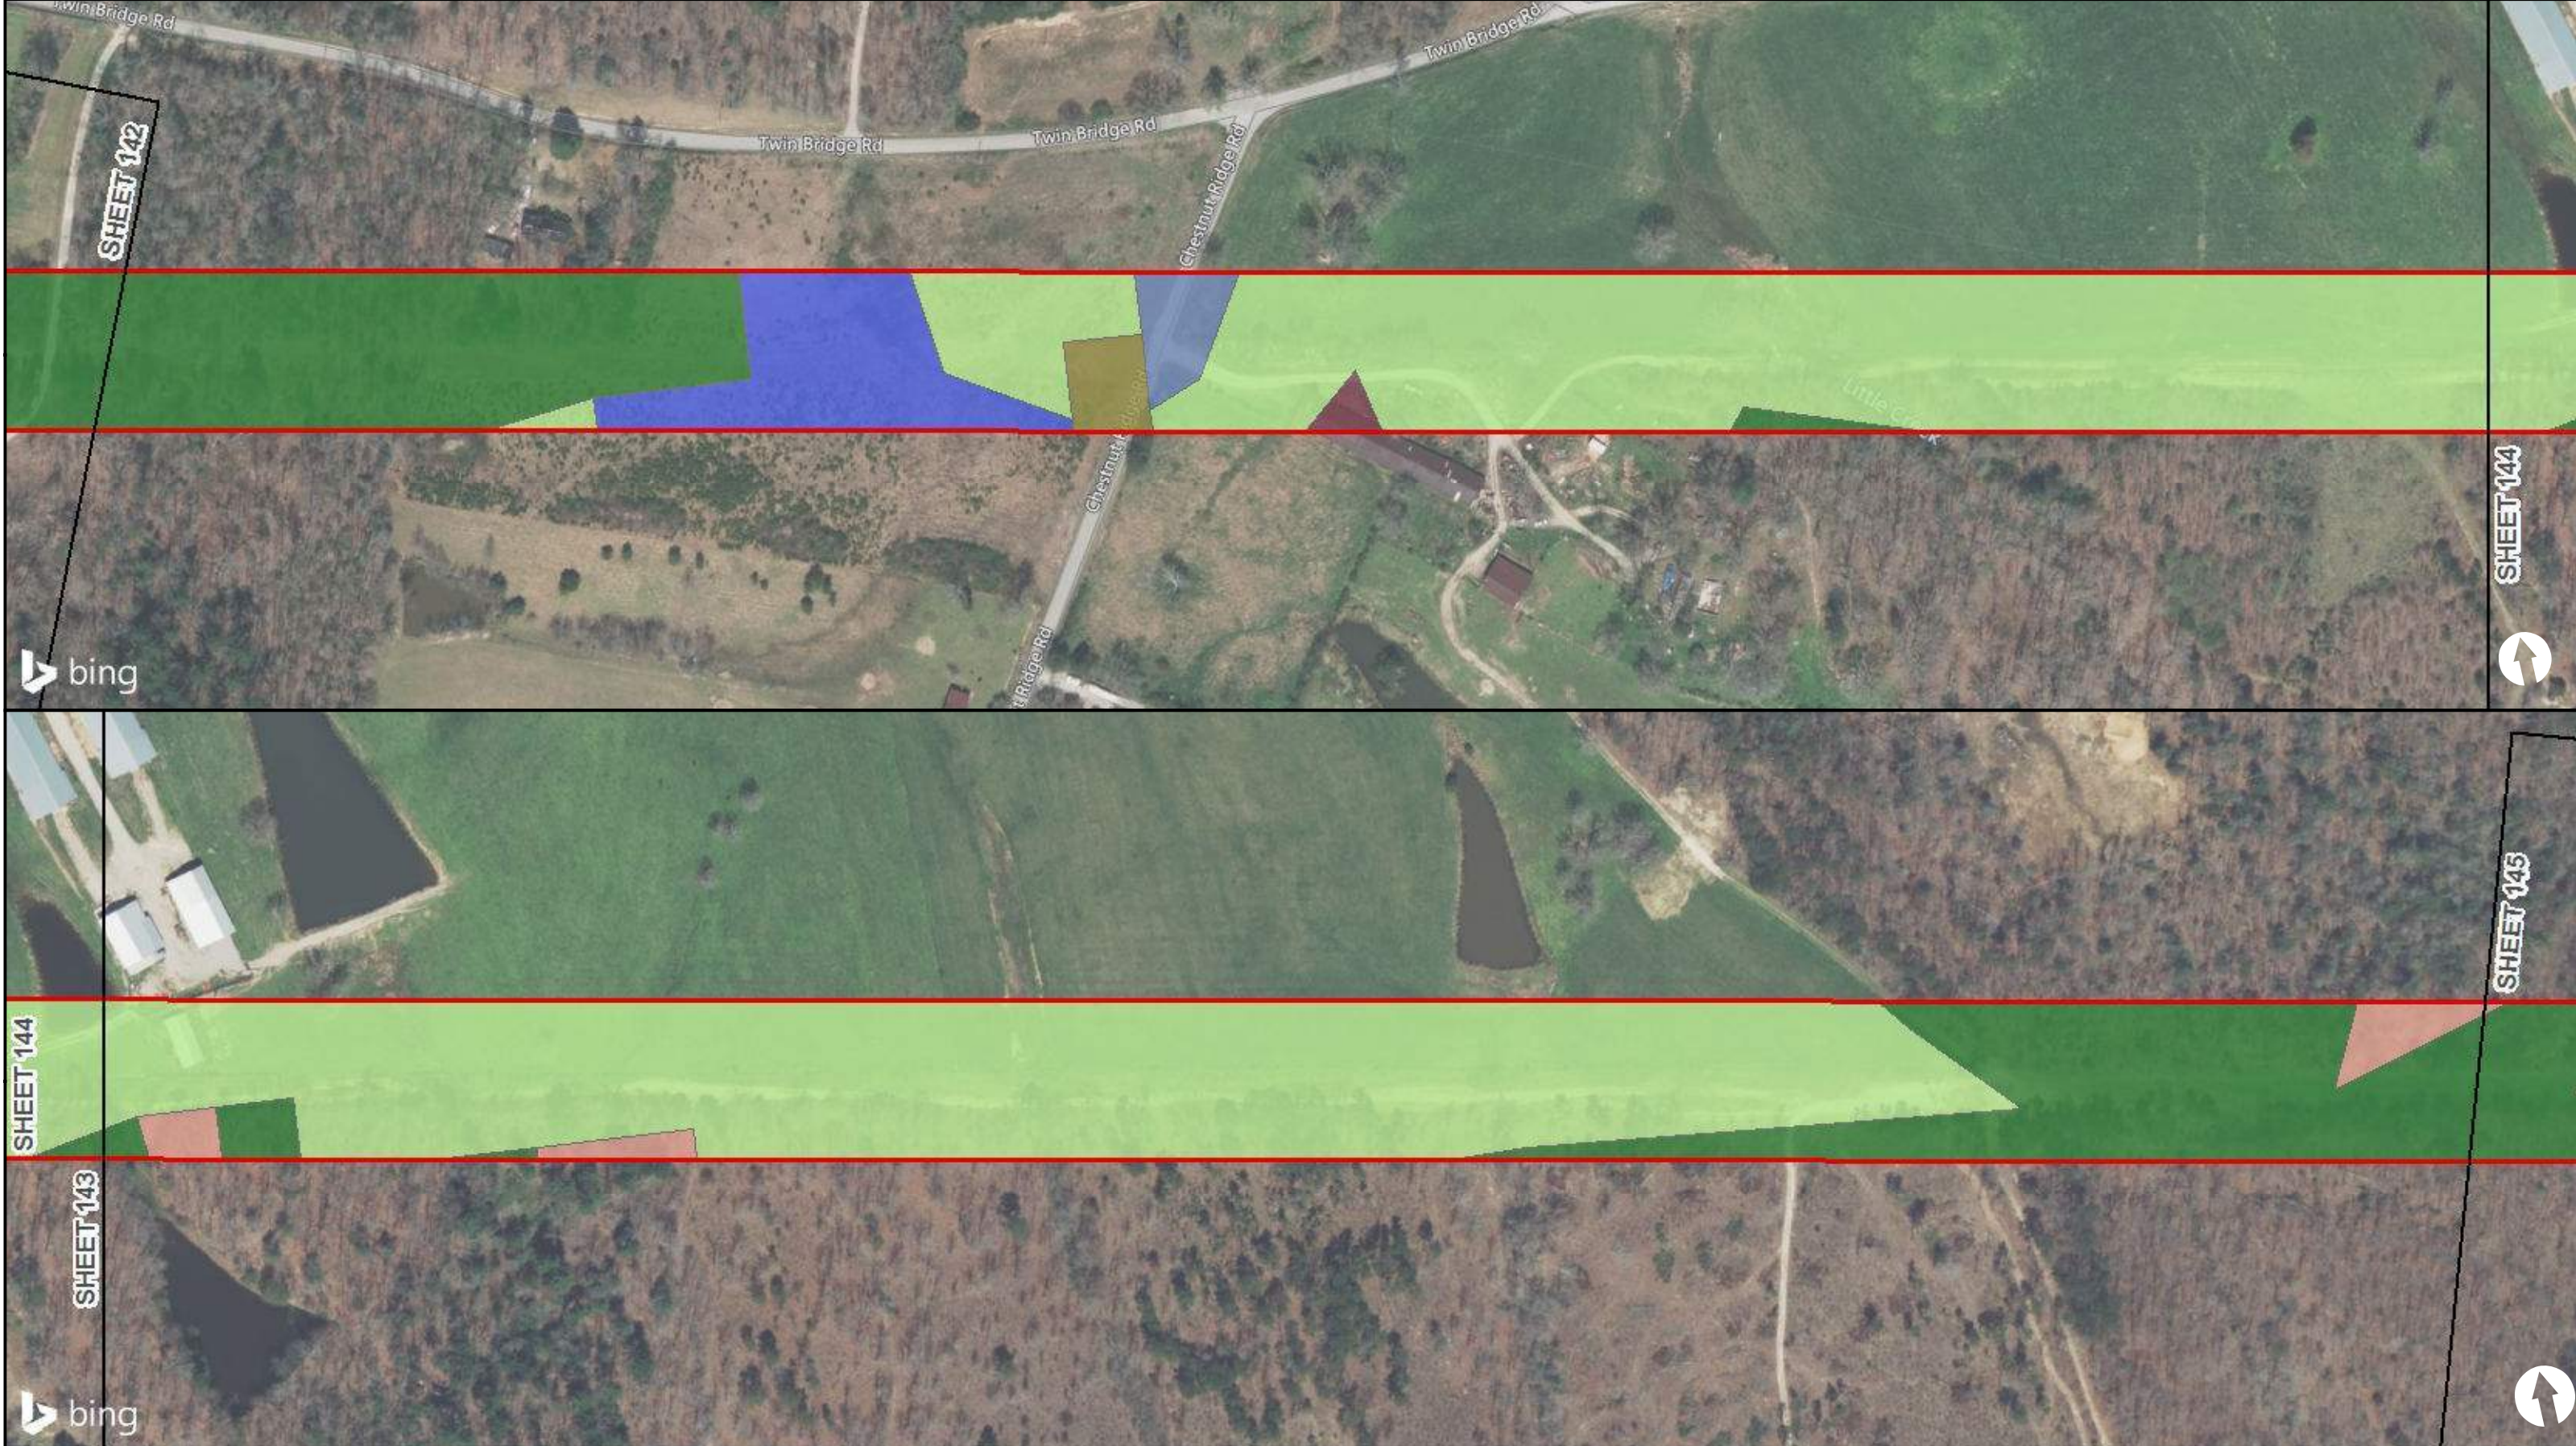

LEGEND

Alt A Pipeline Corridor	Deciduous Forest	Developed, Open Space	Mixed Forest
Land Classification	Developed, High Intensity	Evergreen Forest	Open Water
Cultivated Crops	Developed, Low Intensity	Hay/Pasture	Shrub/Scrub
Barren Land	Herbageous	Woody Wetlands	

0 Feet 200