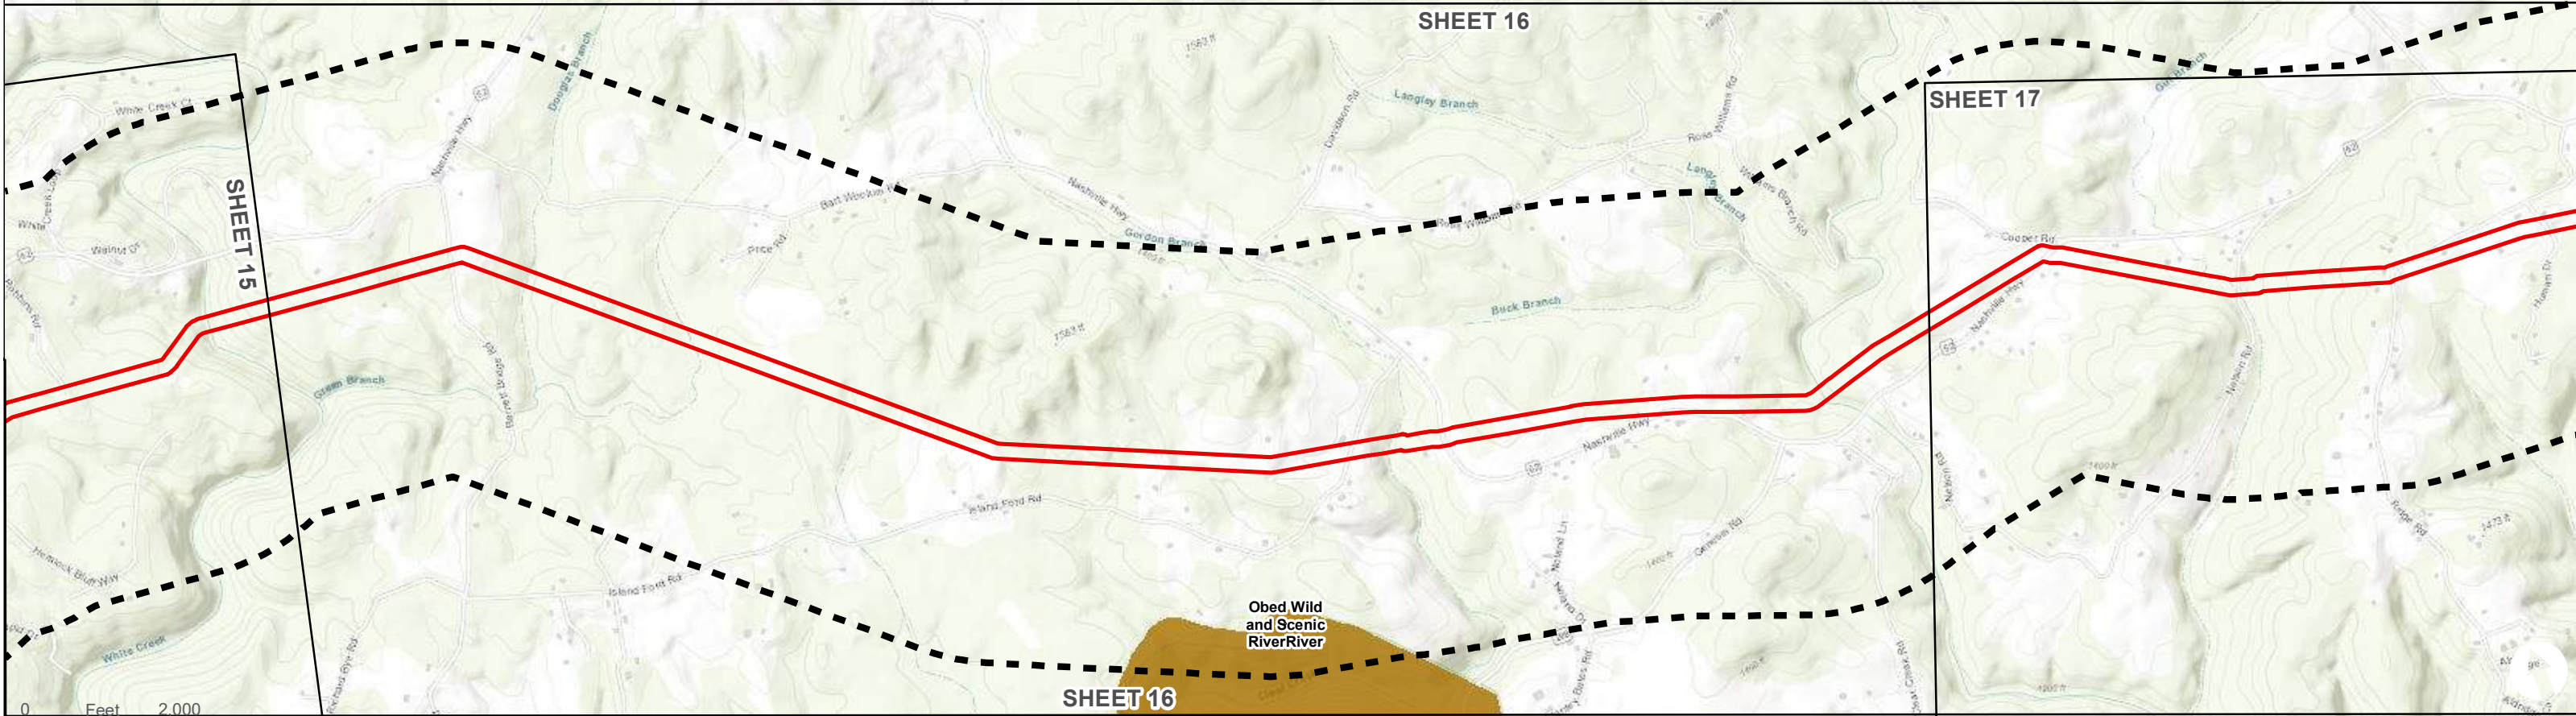

LEGEND

Alt A Pipeline Corridor	Golf Course	National Park	TN Wildlife Resources
1/2-Mile Buffer	TVA Reservoir	USACE Reservoir	The Land Trust for Tennessee
Park	TN State Forest	TDEC Public Lands