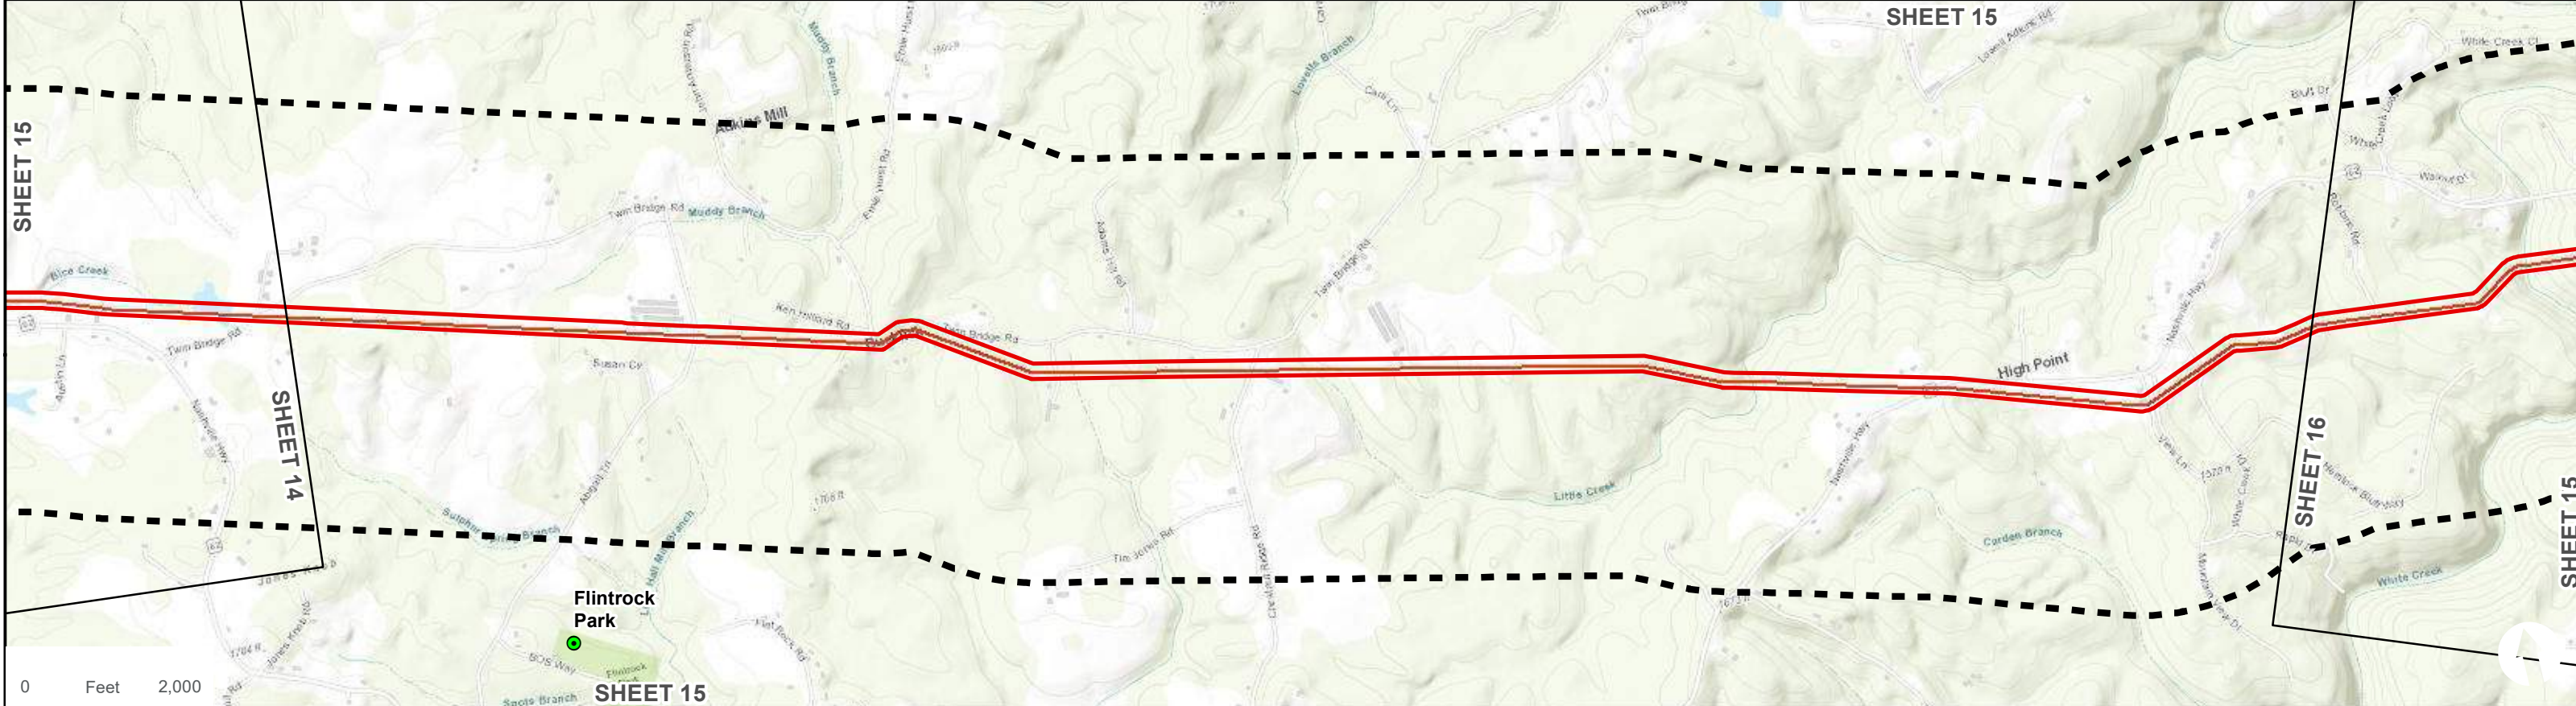

LEGEND

Alt A Pipeline Corridor	Golf Course	National Park	TN Wildlife Resources
1/2-Mile Buffer	TVA Reservoir	USACE Reservoir	The Land Trust for Tennessee
Park	TN State Forest	TDEC Public Lands