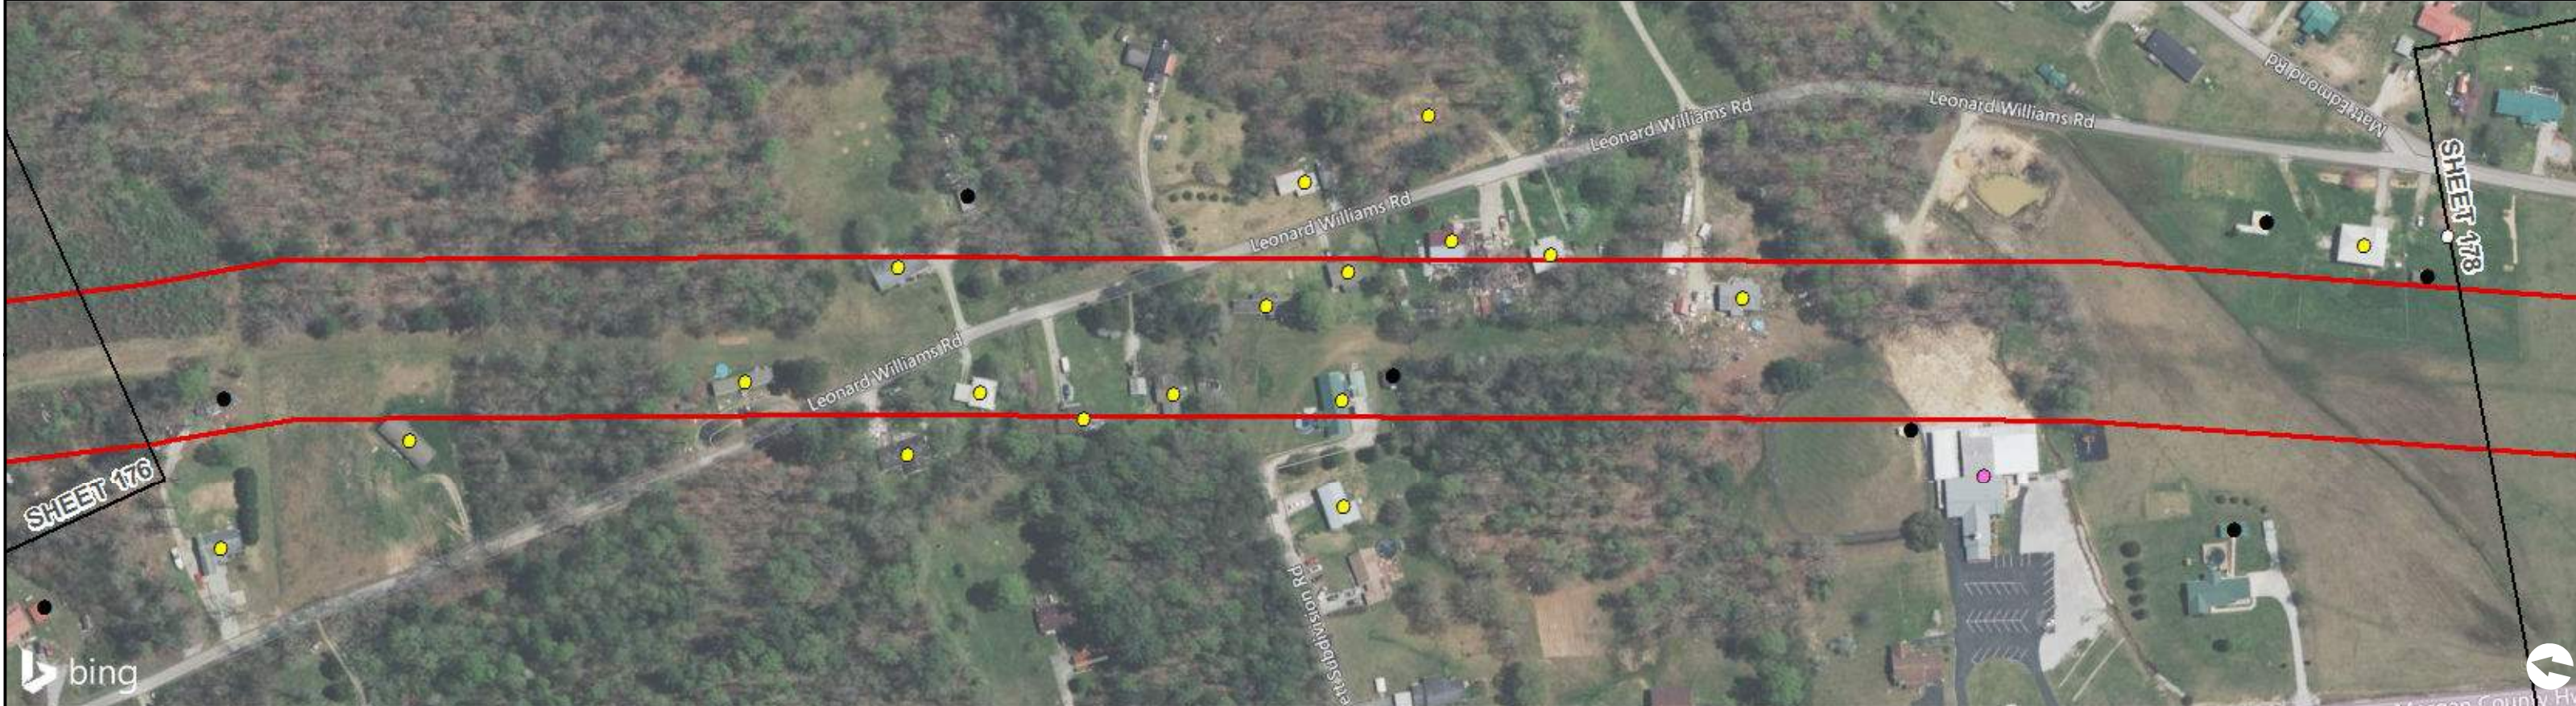

LEGEND

Alt A Pipeline Corridor	Business	Farm	Unknown
Noise Receptors	Church	Industrial	
Residence	Sports Field	Vacant	

0 Feet 200