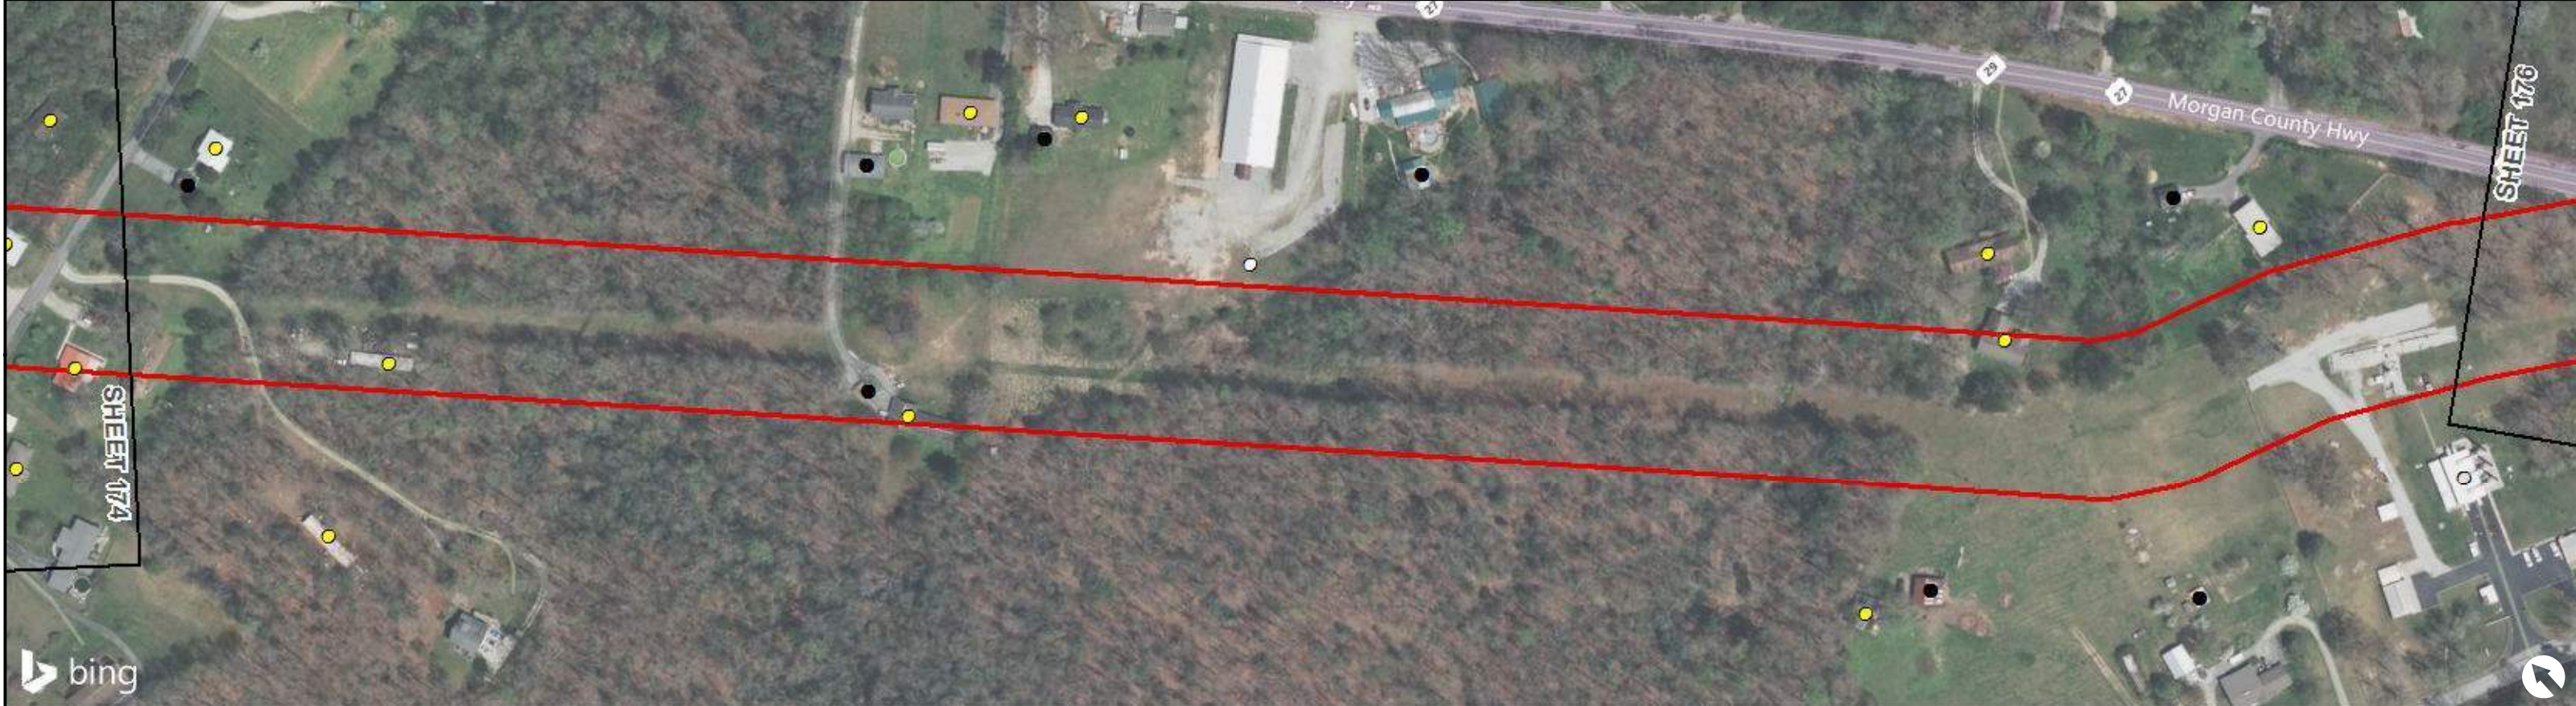

0 Feet 200

LEGEND

 Alt A Pipeline Corridor	 Business	 Farm	 Unknown
Visual Receptors	 Church	 Industrial	
 Residence	 Sports Field	 Vacant	

0 Feet 200

LEGEND

Alt A Pipeline Corridor	Business	Farm	Unknown
Visual Receptors	Church	Industrial	
Residence	Sports Field	Vacant	