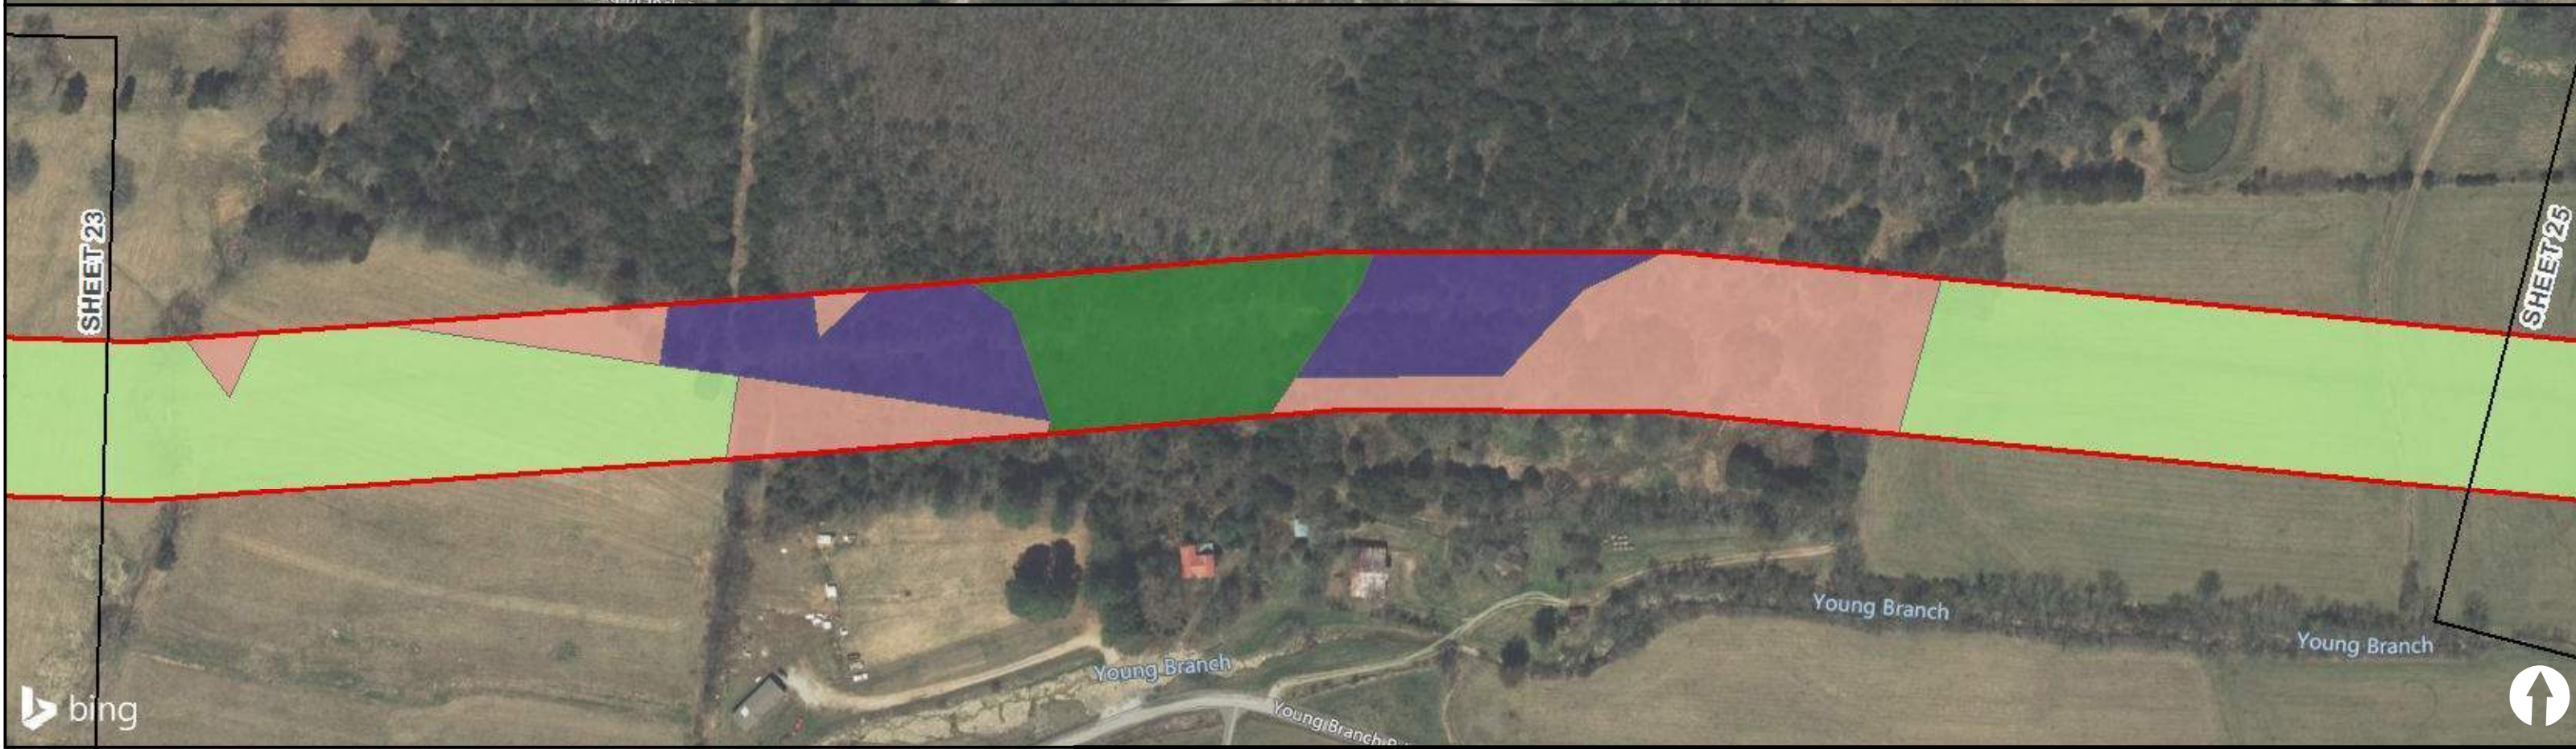

0 Feet 200

LEGEND

Alt A Pipeline Corridor	Deciduous Forest	Developed, Open Space	Mixed Forest
Land Classification	Developed, High Intensity	Evergreen Forest	Open Water
Barren Land	Developed, Low Intensity	Hay/Pasture	Shrub/Scrub
Cultivated Crops	Developed, Medium Intensity	Herbageous	Woody Wetlands

0 Feet 200

LEGEND

Alt A Pipeline Corridor	Deciduous Forest	Developed, Open Space	Mixed Forest
Land Classification	Developed, High Intensity	Evergreen Forest	Open Water
Barren Land	Developed, Low Intensity	Hay/Pasture	Shrub/Scrub
Cultivated Crops	Developed, Medium Intensity	Herbaceous	Woody Wetlands