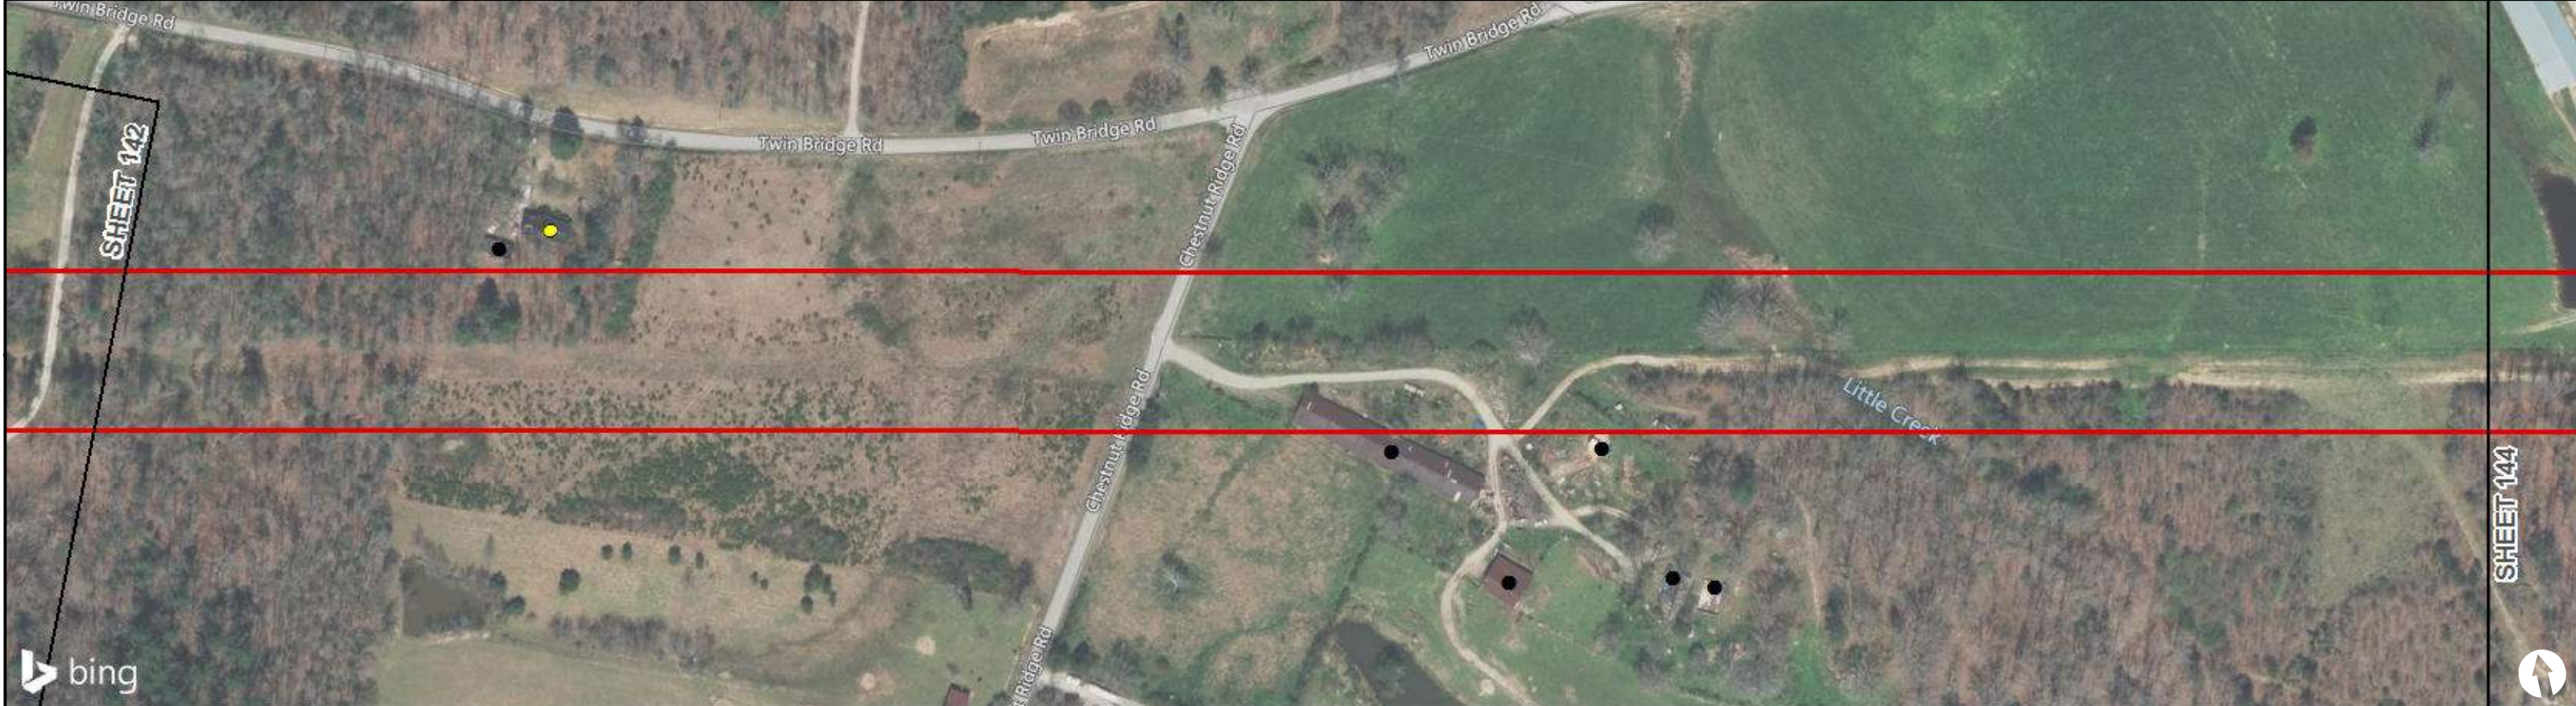

0 Feet 200

LEGEND

 Alt A Pipeline Corridor	 Business	 Farm	 Unknown
Noise Receptors	 Church	 Industrial	
 Residence	 Sports Field	 Vacant	

0 Feet 200

LEGEND

Alt A Pipeline Corridor	Business	Farm	Unknown
Noise Receptors	Church	Industrial	
Residence	Sports Field	Vacant	