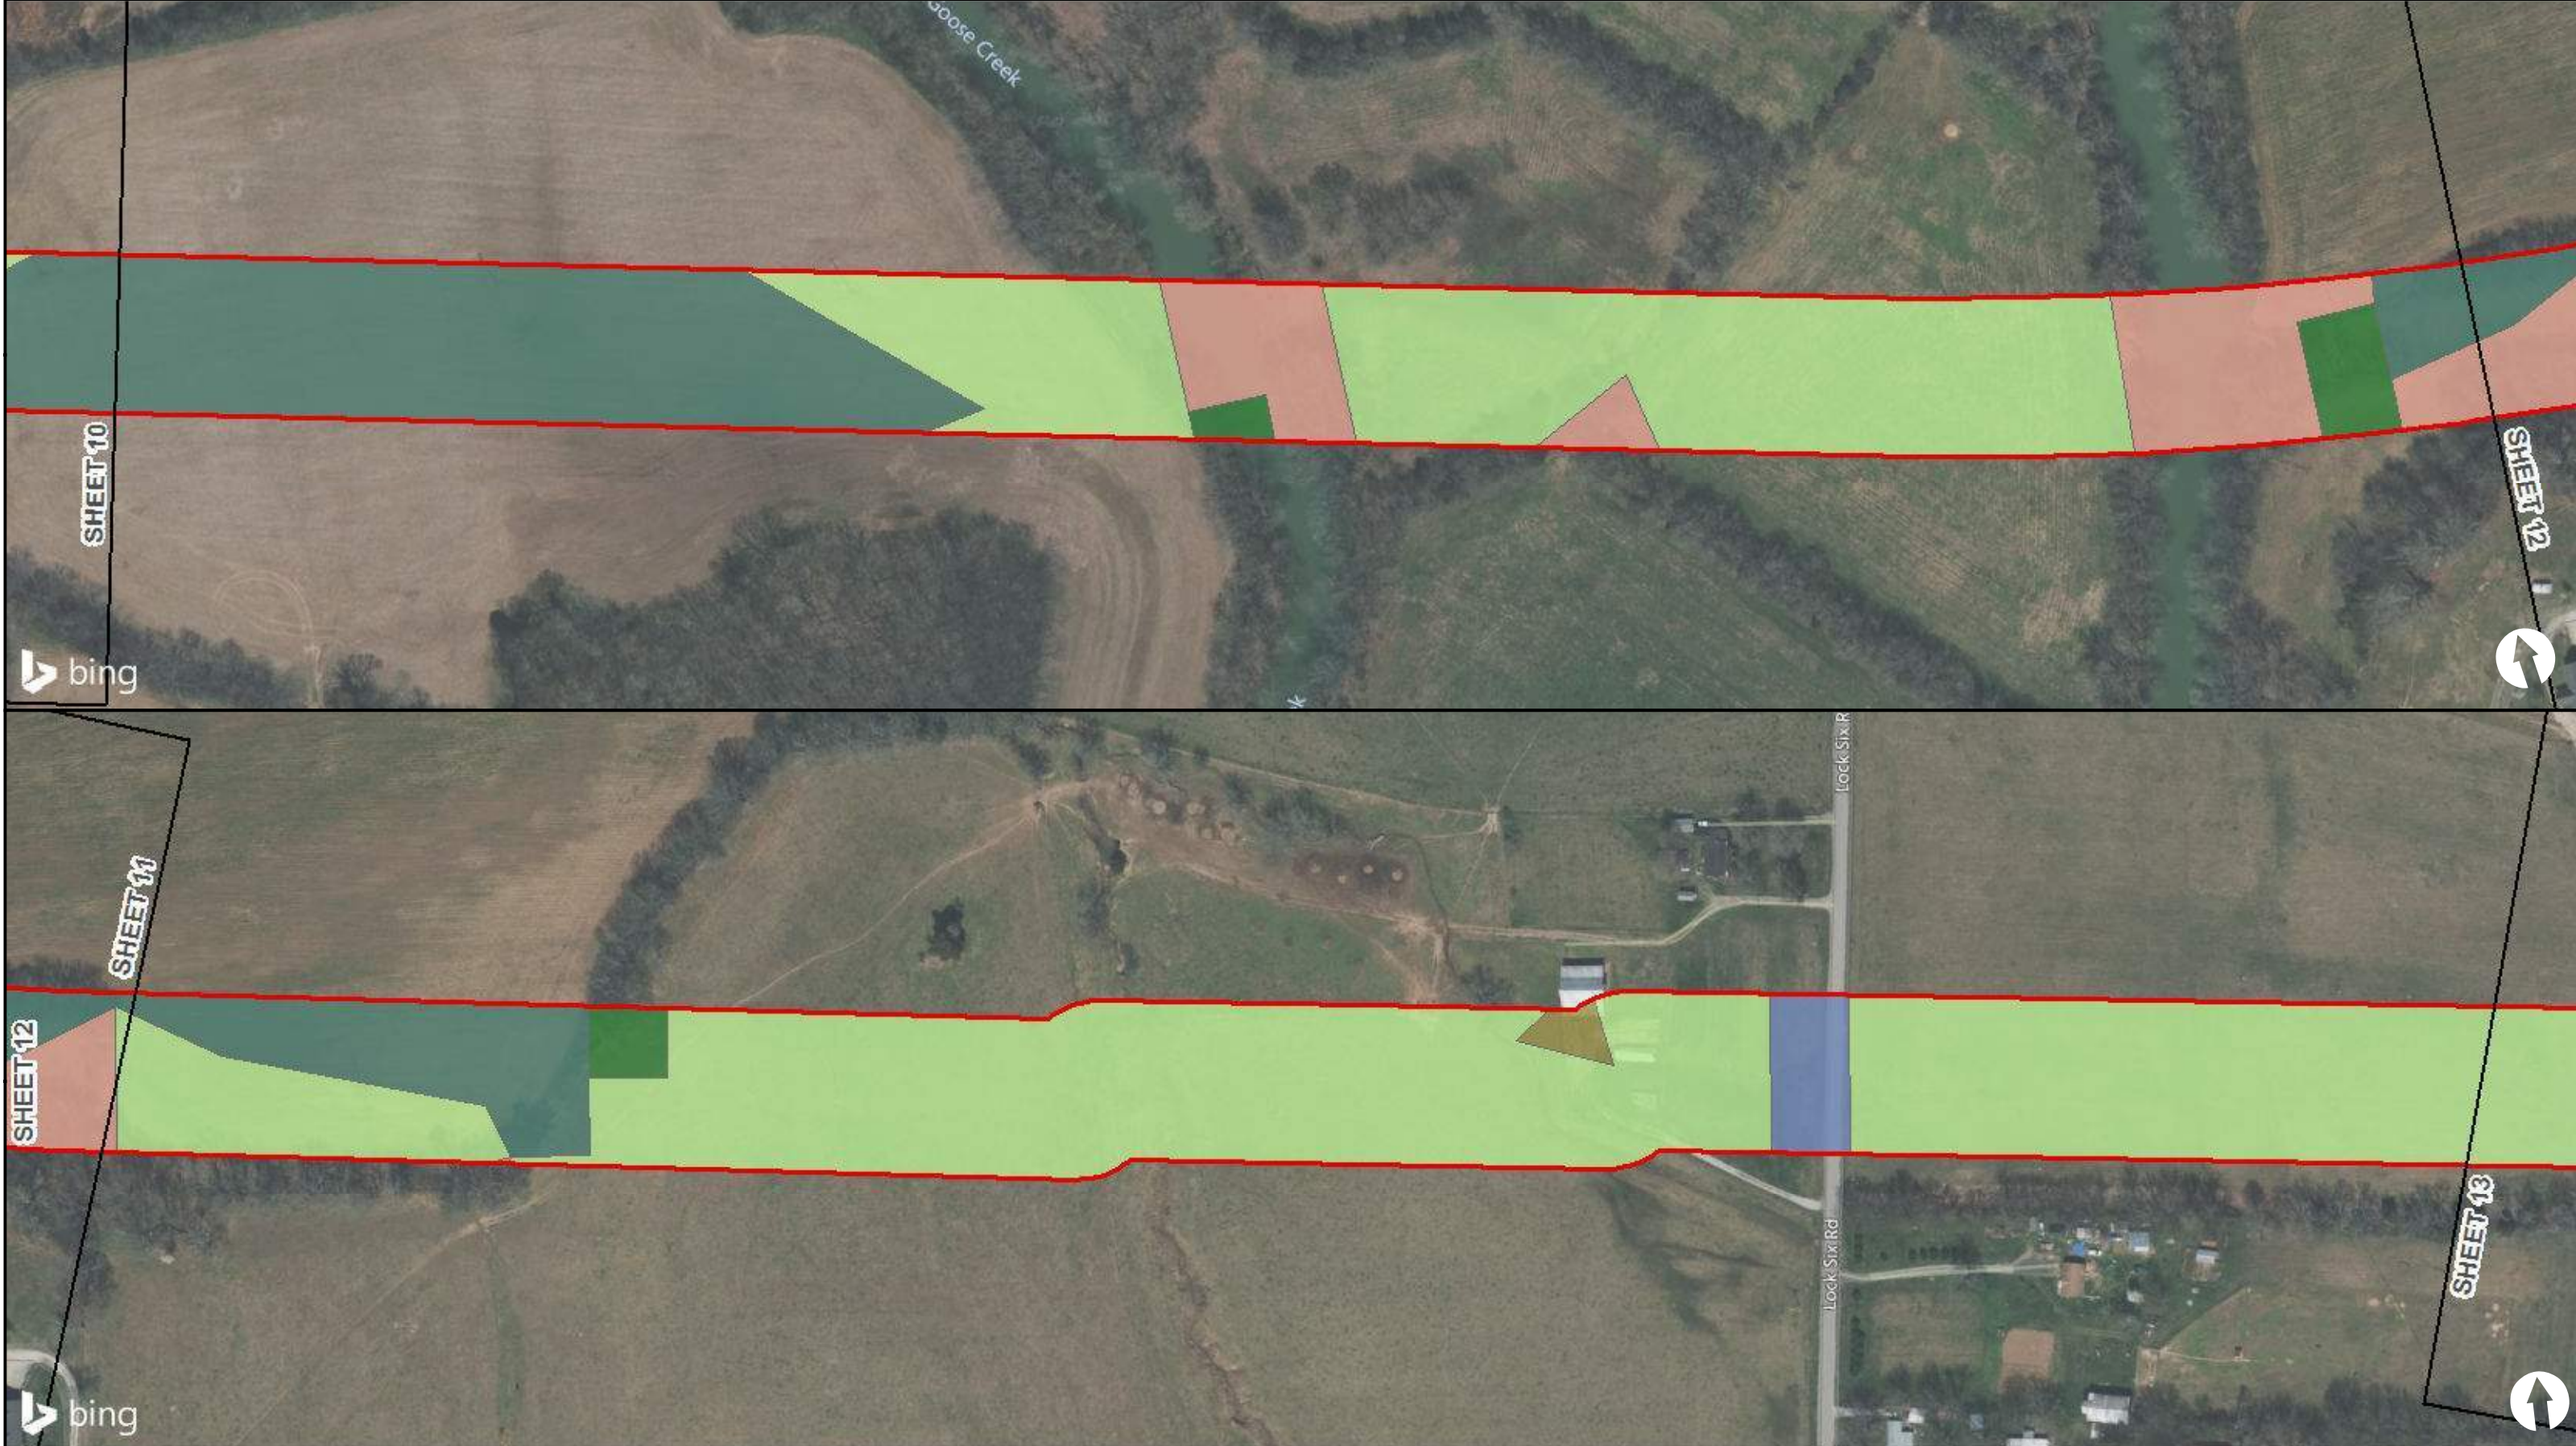

Appendix H.6 – Land Cover on the ETNG Pipeline

This page intentionally left blank

LEGEND

Alt A Pipeline Corridor	Deciduous Forest	Developed, Open Space	Mixed Forest
Land Classification	Developed, High Intensity	Evergreen Forest	Open Water
Barren Land	Developed, Low Intensity	Hay/Pasture	Shrub/Scrub
Cultivated Crops	Developed, Medium Intensity	Herbaceous	Woody Wetlands

0 Feet 200

LEGEND

Alt A Pipeline Corridor	Deciduous Forest	Developed, Open Space	Hay/Pasture
Land Classification	Developed, High Intensity	Evergreen Forest	Open Water
Barren Land	Developed, Low Intensity	Hay/Pasture	Shrub/Scrub
Cultivated Crops	Developed, Medium Intensity	Herbaceous	Woody Wetlands

0 Feet 200

LEGEND

Alt A Pipeline Corridor	Deciduous Forest	Developed, Open Space	Developed, High Intensity	Hay/Pasture	Shrub/Scrub	Woody Wetlands
Barren Land	Developed, Low Intensity	Evergreen Forest	Open Water	Herbaceous	Mixed Forest	
Cultivated Crops	Developed, Medium Intensity					

0 Feet 200

LEGEND

Alt A Pipeline Corridor	Deciduous Forest	Developed, Open Space	Hay/Pasture	Mixed Forest
Land Classification	Developed, High Intensity	Evergreen Forest	Open Water	Open Water
Barren Land	Developed, Low Intensity	Herbaceous	Shrub/Scrub	Woody Wetlands
Cultivated Crops	Developed, Medium Intensity			