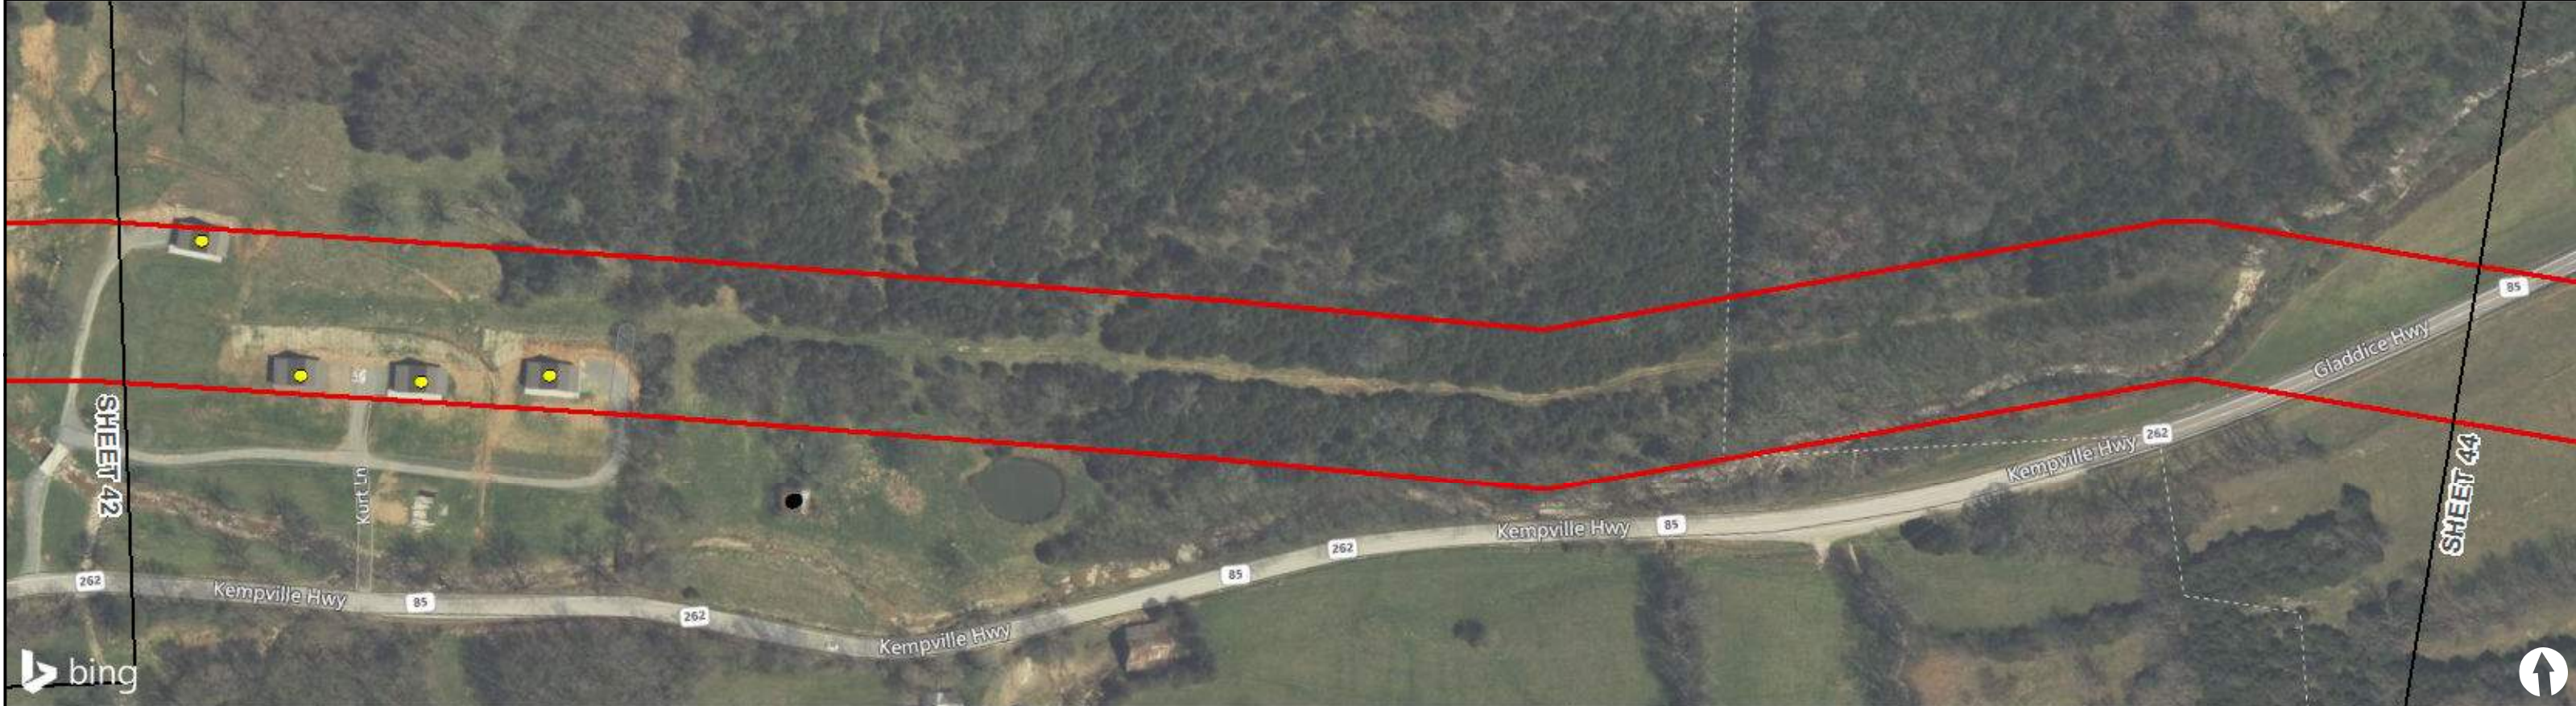

0 Feet 200

LEGEND

Alt A Pipeline Corridor	Business	Farm	Unknown
Noise Receptors	Church	Industrial	
Residence	Sports Field	Vacant	

0 Feet 200

LEGEND

Alt A Pipeline Corridor	Business	Farm	Unknown
Noise Receptors	Church	Industrial	
Residence	Sports Field	Vacant	