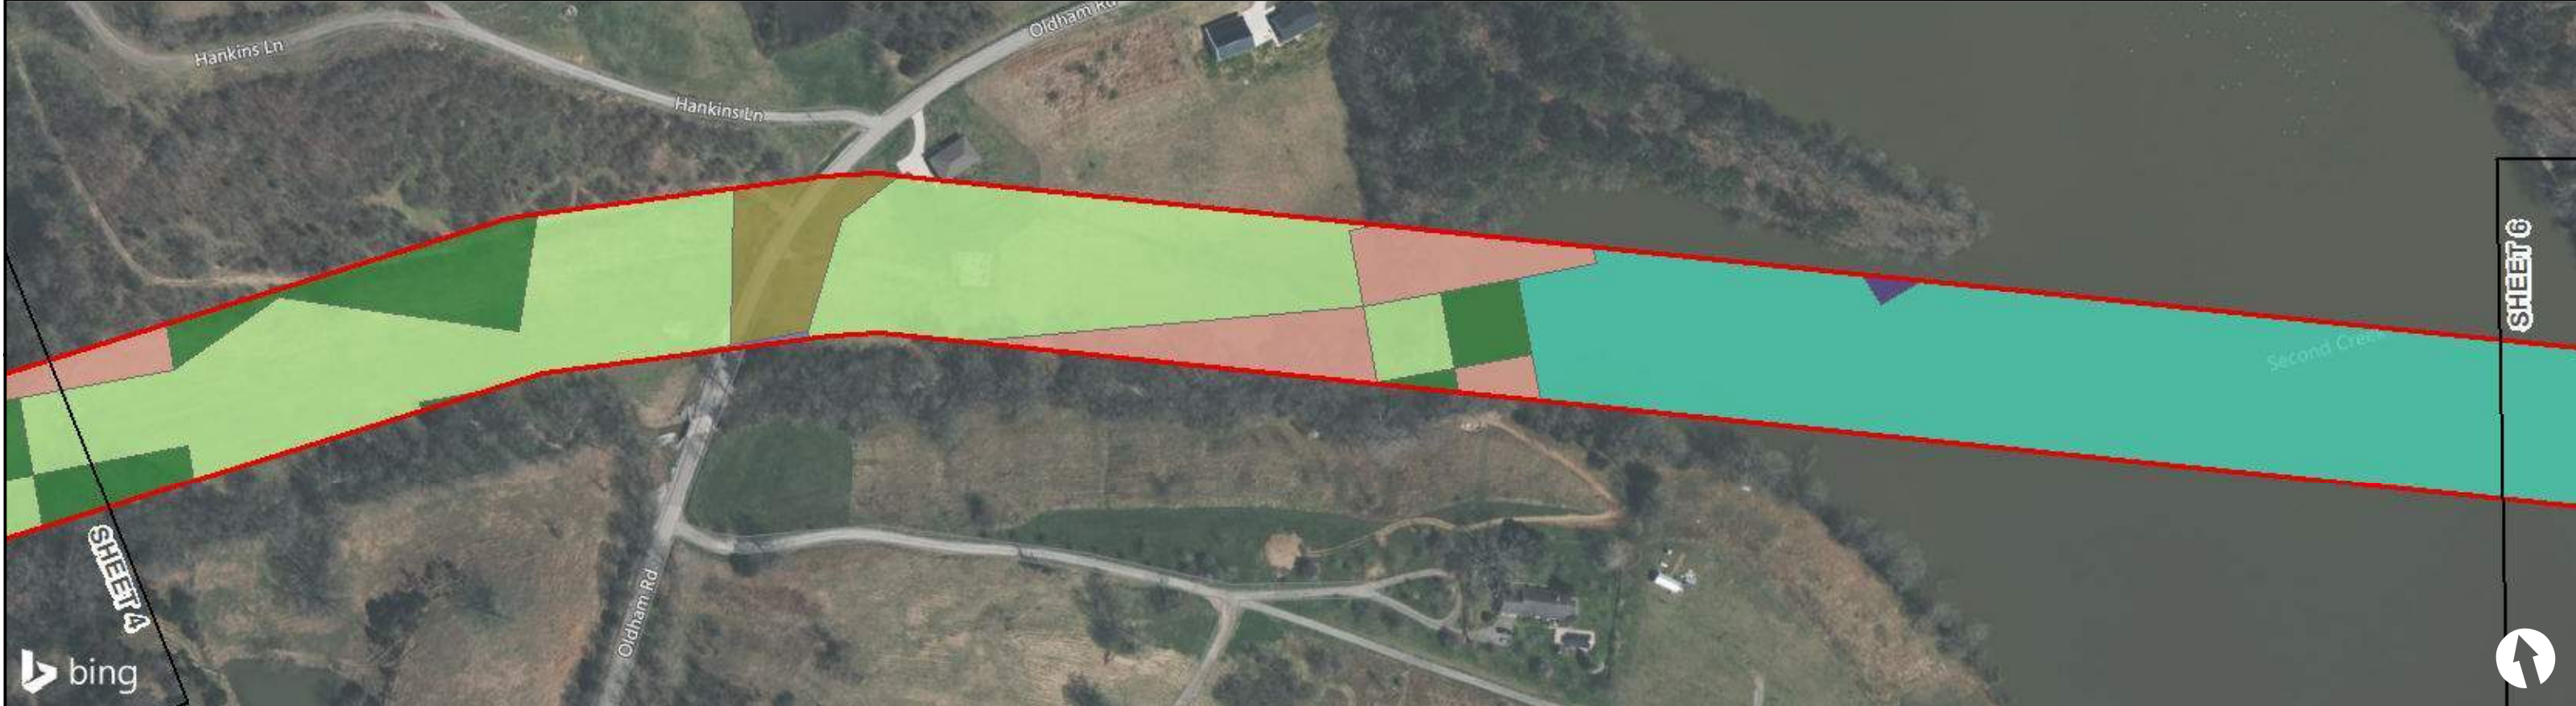

Appendix H.6 – Land Cover on the ETNG Pipeline

This page intentionally left blank

LEGEND

Alt A Pipeline Corridor	Deciduous Forest	Developed, Open Space	Mixed Forest
Land Classification	Developed, High Intensity	Evergreen Forest	Open Water
Barren Land	Developed, Low Intensity	Hay/Pasture	Shrub/Scrub
Cultivated Crops	Developed, Medium Intensity	Herbaceous	Woody Wetlands

0 Feet 200

LEGEND

Alt A Pipeline Corridor	Deciduous Forest	Developed, Open Space	Hay/Pasture
Land Classification	Developed, High Intensity	Evergreen Forest	Open Water
Barren Land	Developed, Low Intensity	Hay/Pasture	Shrub/Scrub
Cultivated Crops	Developed, Medium Intensity	Herbaceous	Woody Wetlands

0 Feet 200

LEGEND

Alt A Pipeline Corridor	Deciduous Forest	Developed, Open Space	Developed, High Intensity	Hay/Pasture	Shrub/Scrub	Woody Wetlands
Barren Land	Developed, Low Intensity	Evergreen Forest	Open Water	Herbaceous	Mixed Forest	
Cultivated Crops	Developed, Medium Intensity					