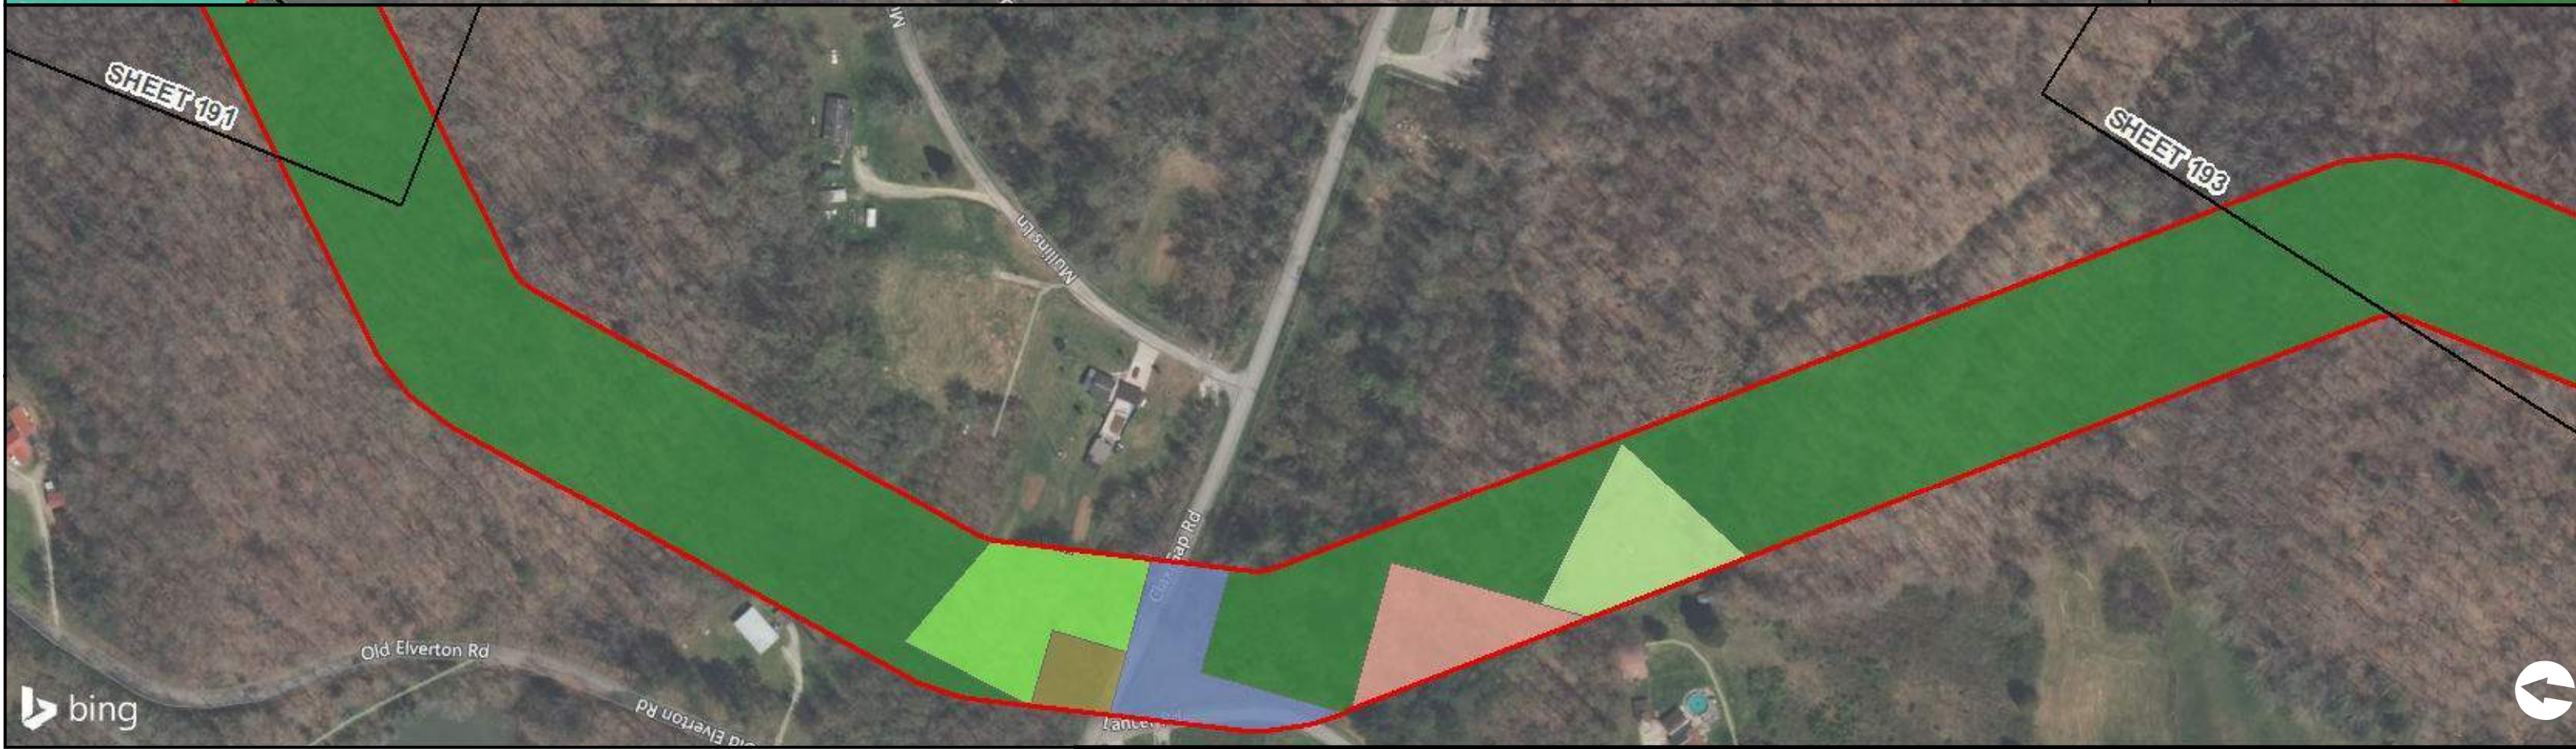

LEGEND

Alt A Pipeline Corridor	Deciduous Forest	Developed, Open Space	Developed, High Intensity	Evergreen Forest	Open Water
Barren Land	Hay/Pasture	Shrub/Scrub	Herbaceous	Woody Wetlands	
Cultivated Crops	Developed, Low Intensity	Developed, Medium Intensity			

0 Feet 200