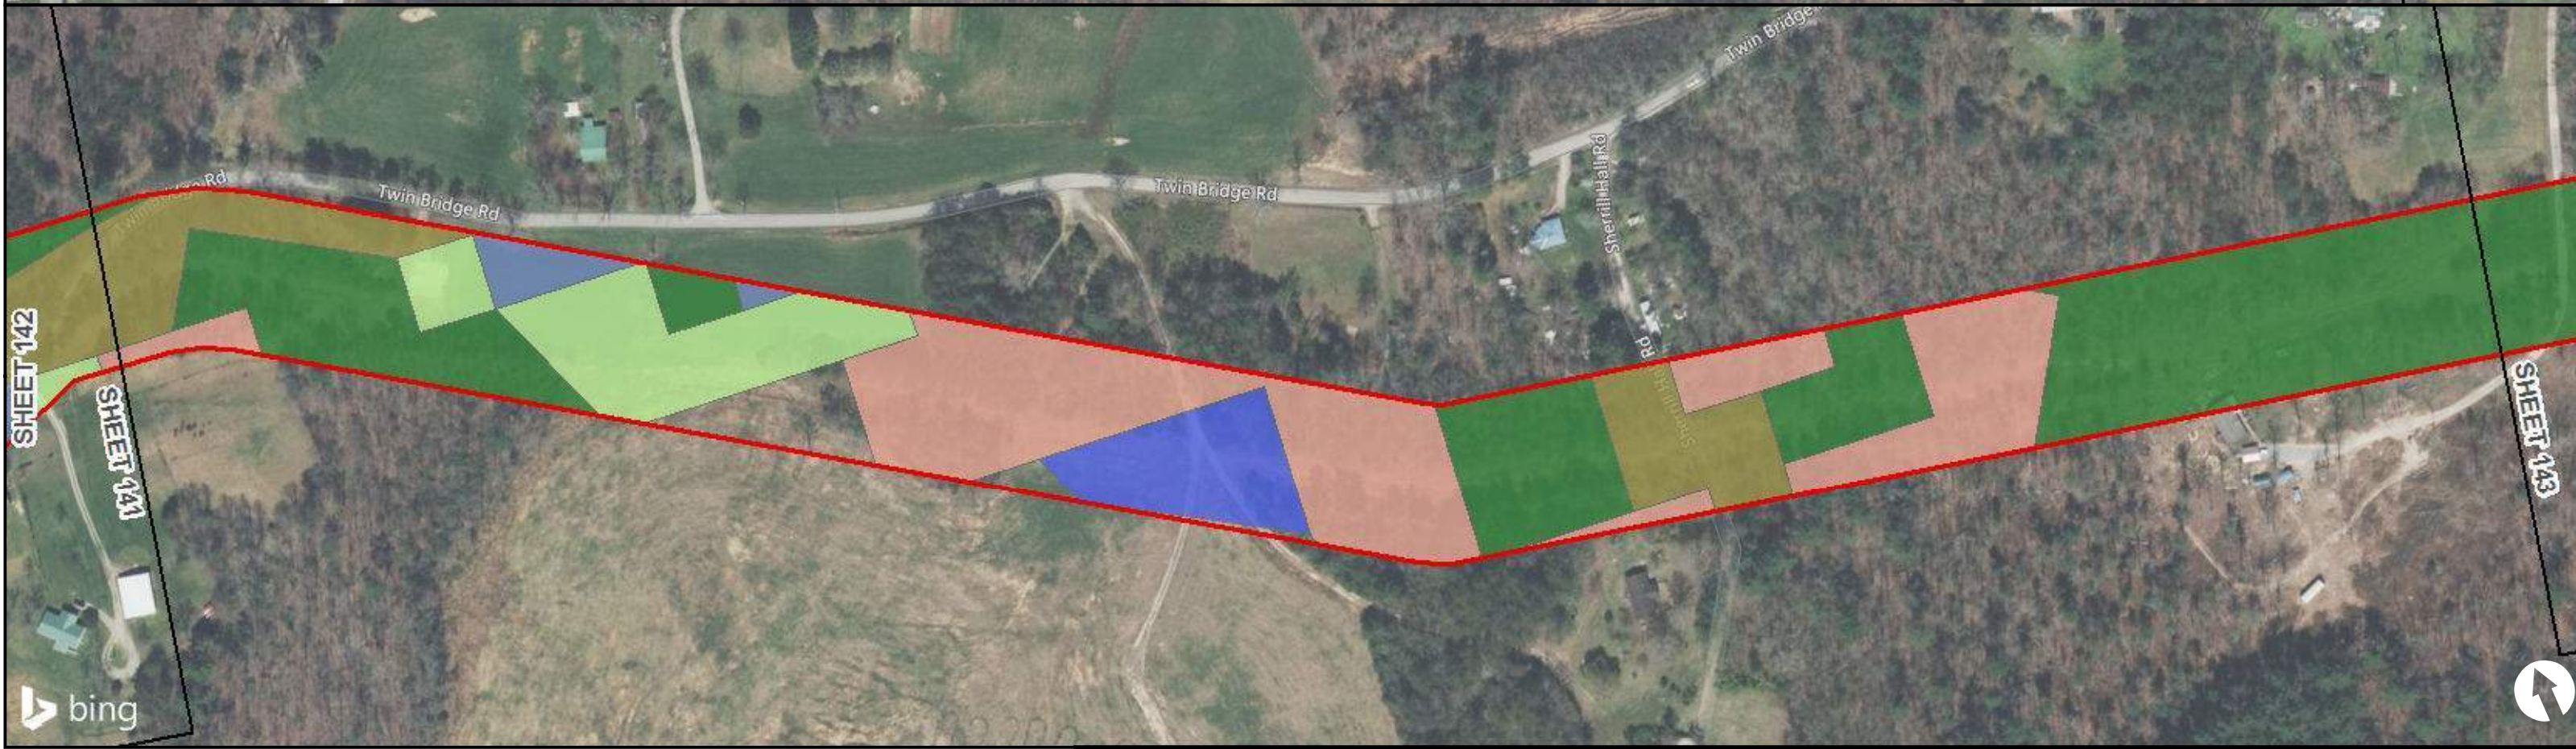

LEGEND

Alt A Pipeline Corridor	Deciduous Forest	Developed, Open Space	Mixed Forest
Land Classification	Developed, High Intensity	Evergreen Forest	Open Water
Barren Land	Developed, Low Intensity	Hay/Pasture	Shrub/Scrub
Cultivated Crops	Developed, Medium Intensity	Herbaceous	Woody Wetlands

0 Feet 200