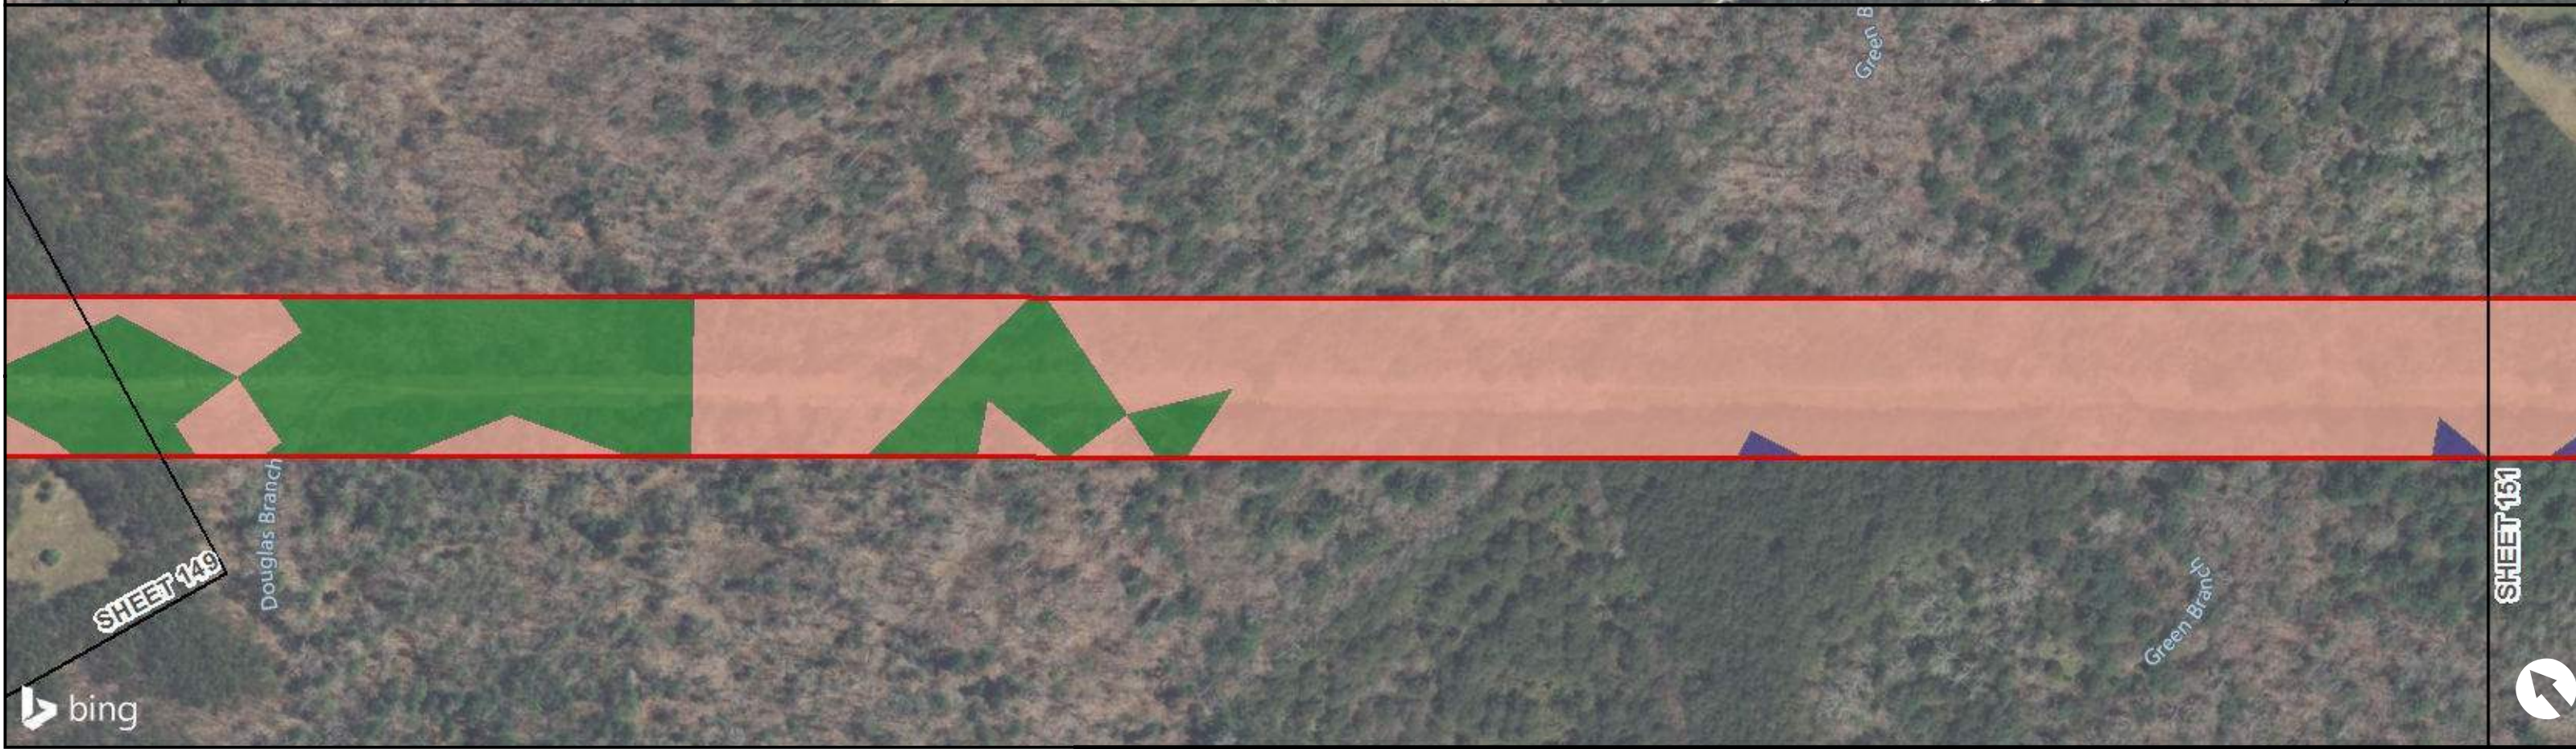

LEGEND

Alt A Pipeline Corridor	Deciduous Forest	Developed, Open Space	Hay/Pasture
Land Classification	Developed, High Intensity	Evergreen Forest	Open Water
Barren Land	Developed, Low Intensity	Herbaceous	Shrub/Scrub
Cultivated Crops	Developed, Medium Intensity	Woody Wetlands	

0 Feet 200