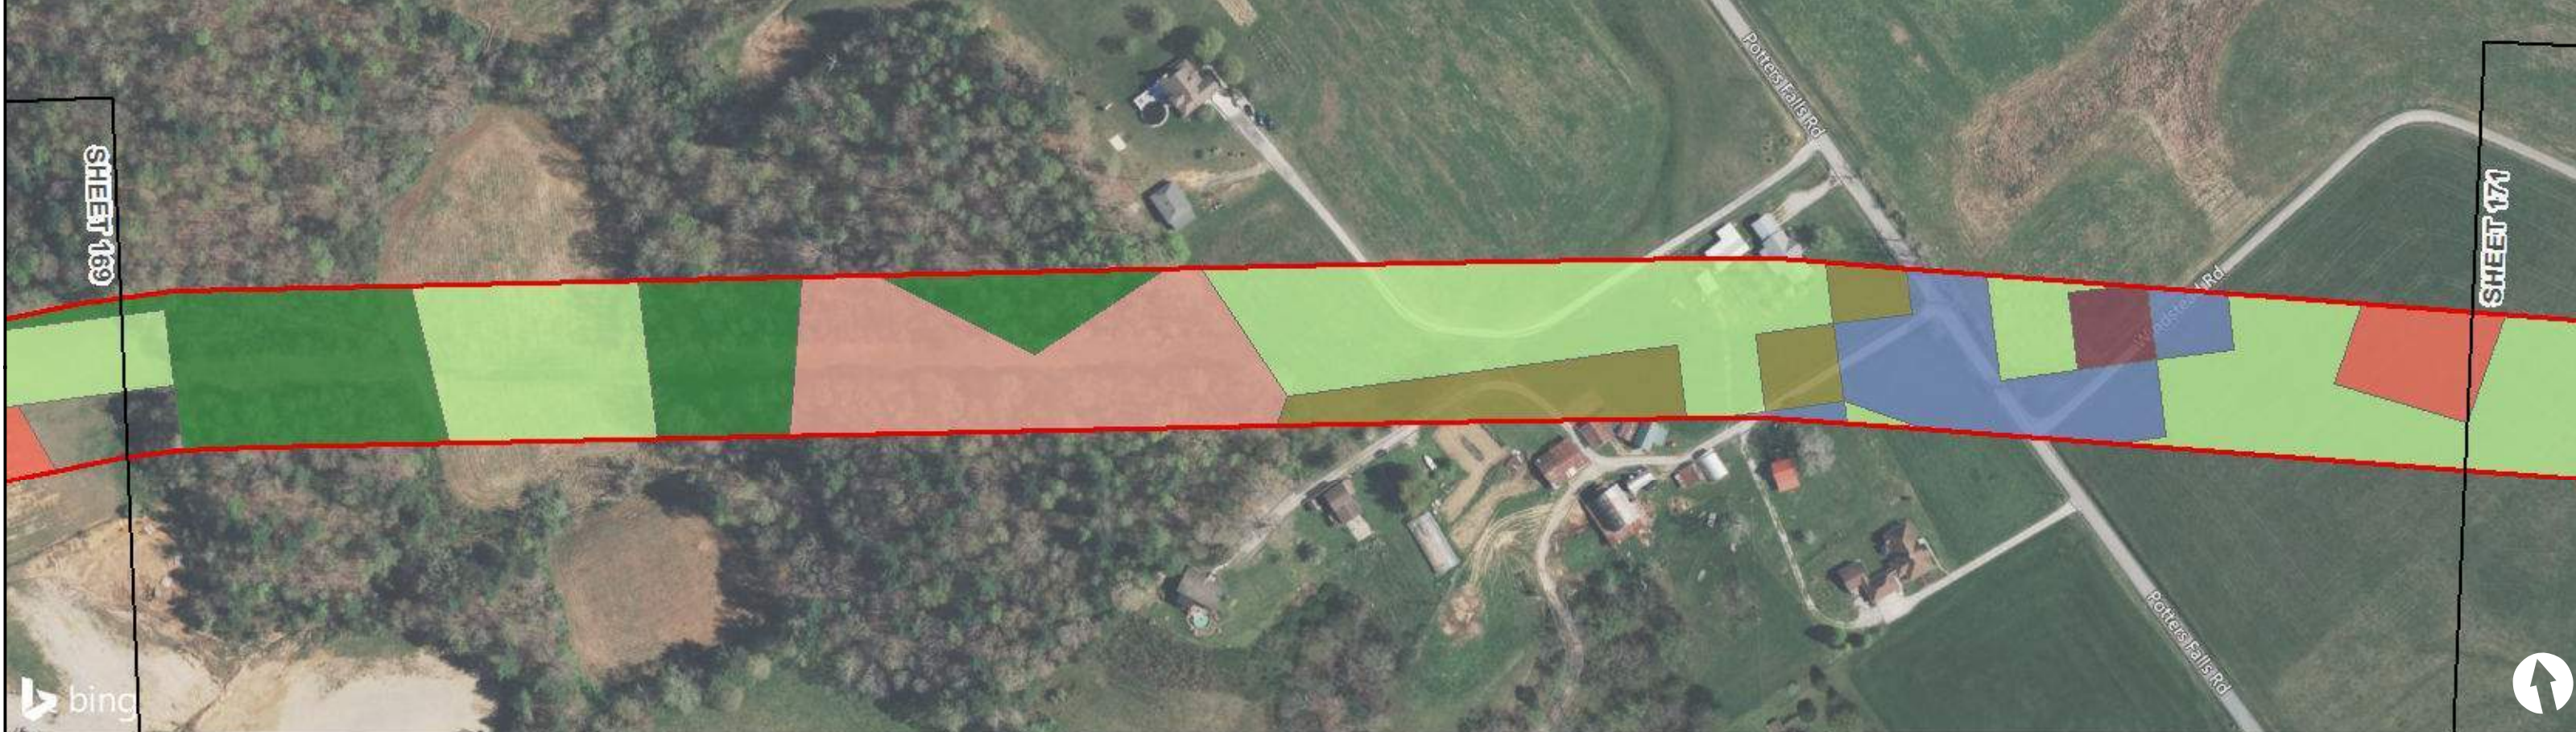

LEGEND

Alt A Pipeline Corridor	Deciduous Forest	Developed, Open Space	Mixed Forest
Land Classification	Developed, High Intensity	Evergreen Forest	Open Water
Barren Land	Developed, Low Intensity	Hay/Pasture	Shrub/Scrub
Cultivated Crops	Developed, Medium Intensity	Herbaceous	Woody Wetlands

0 Feet 200