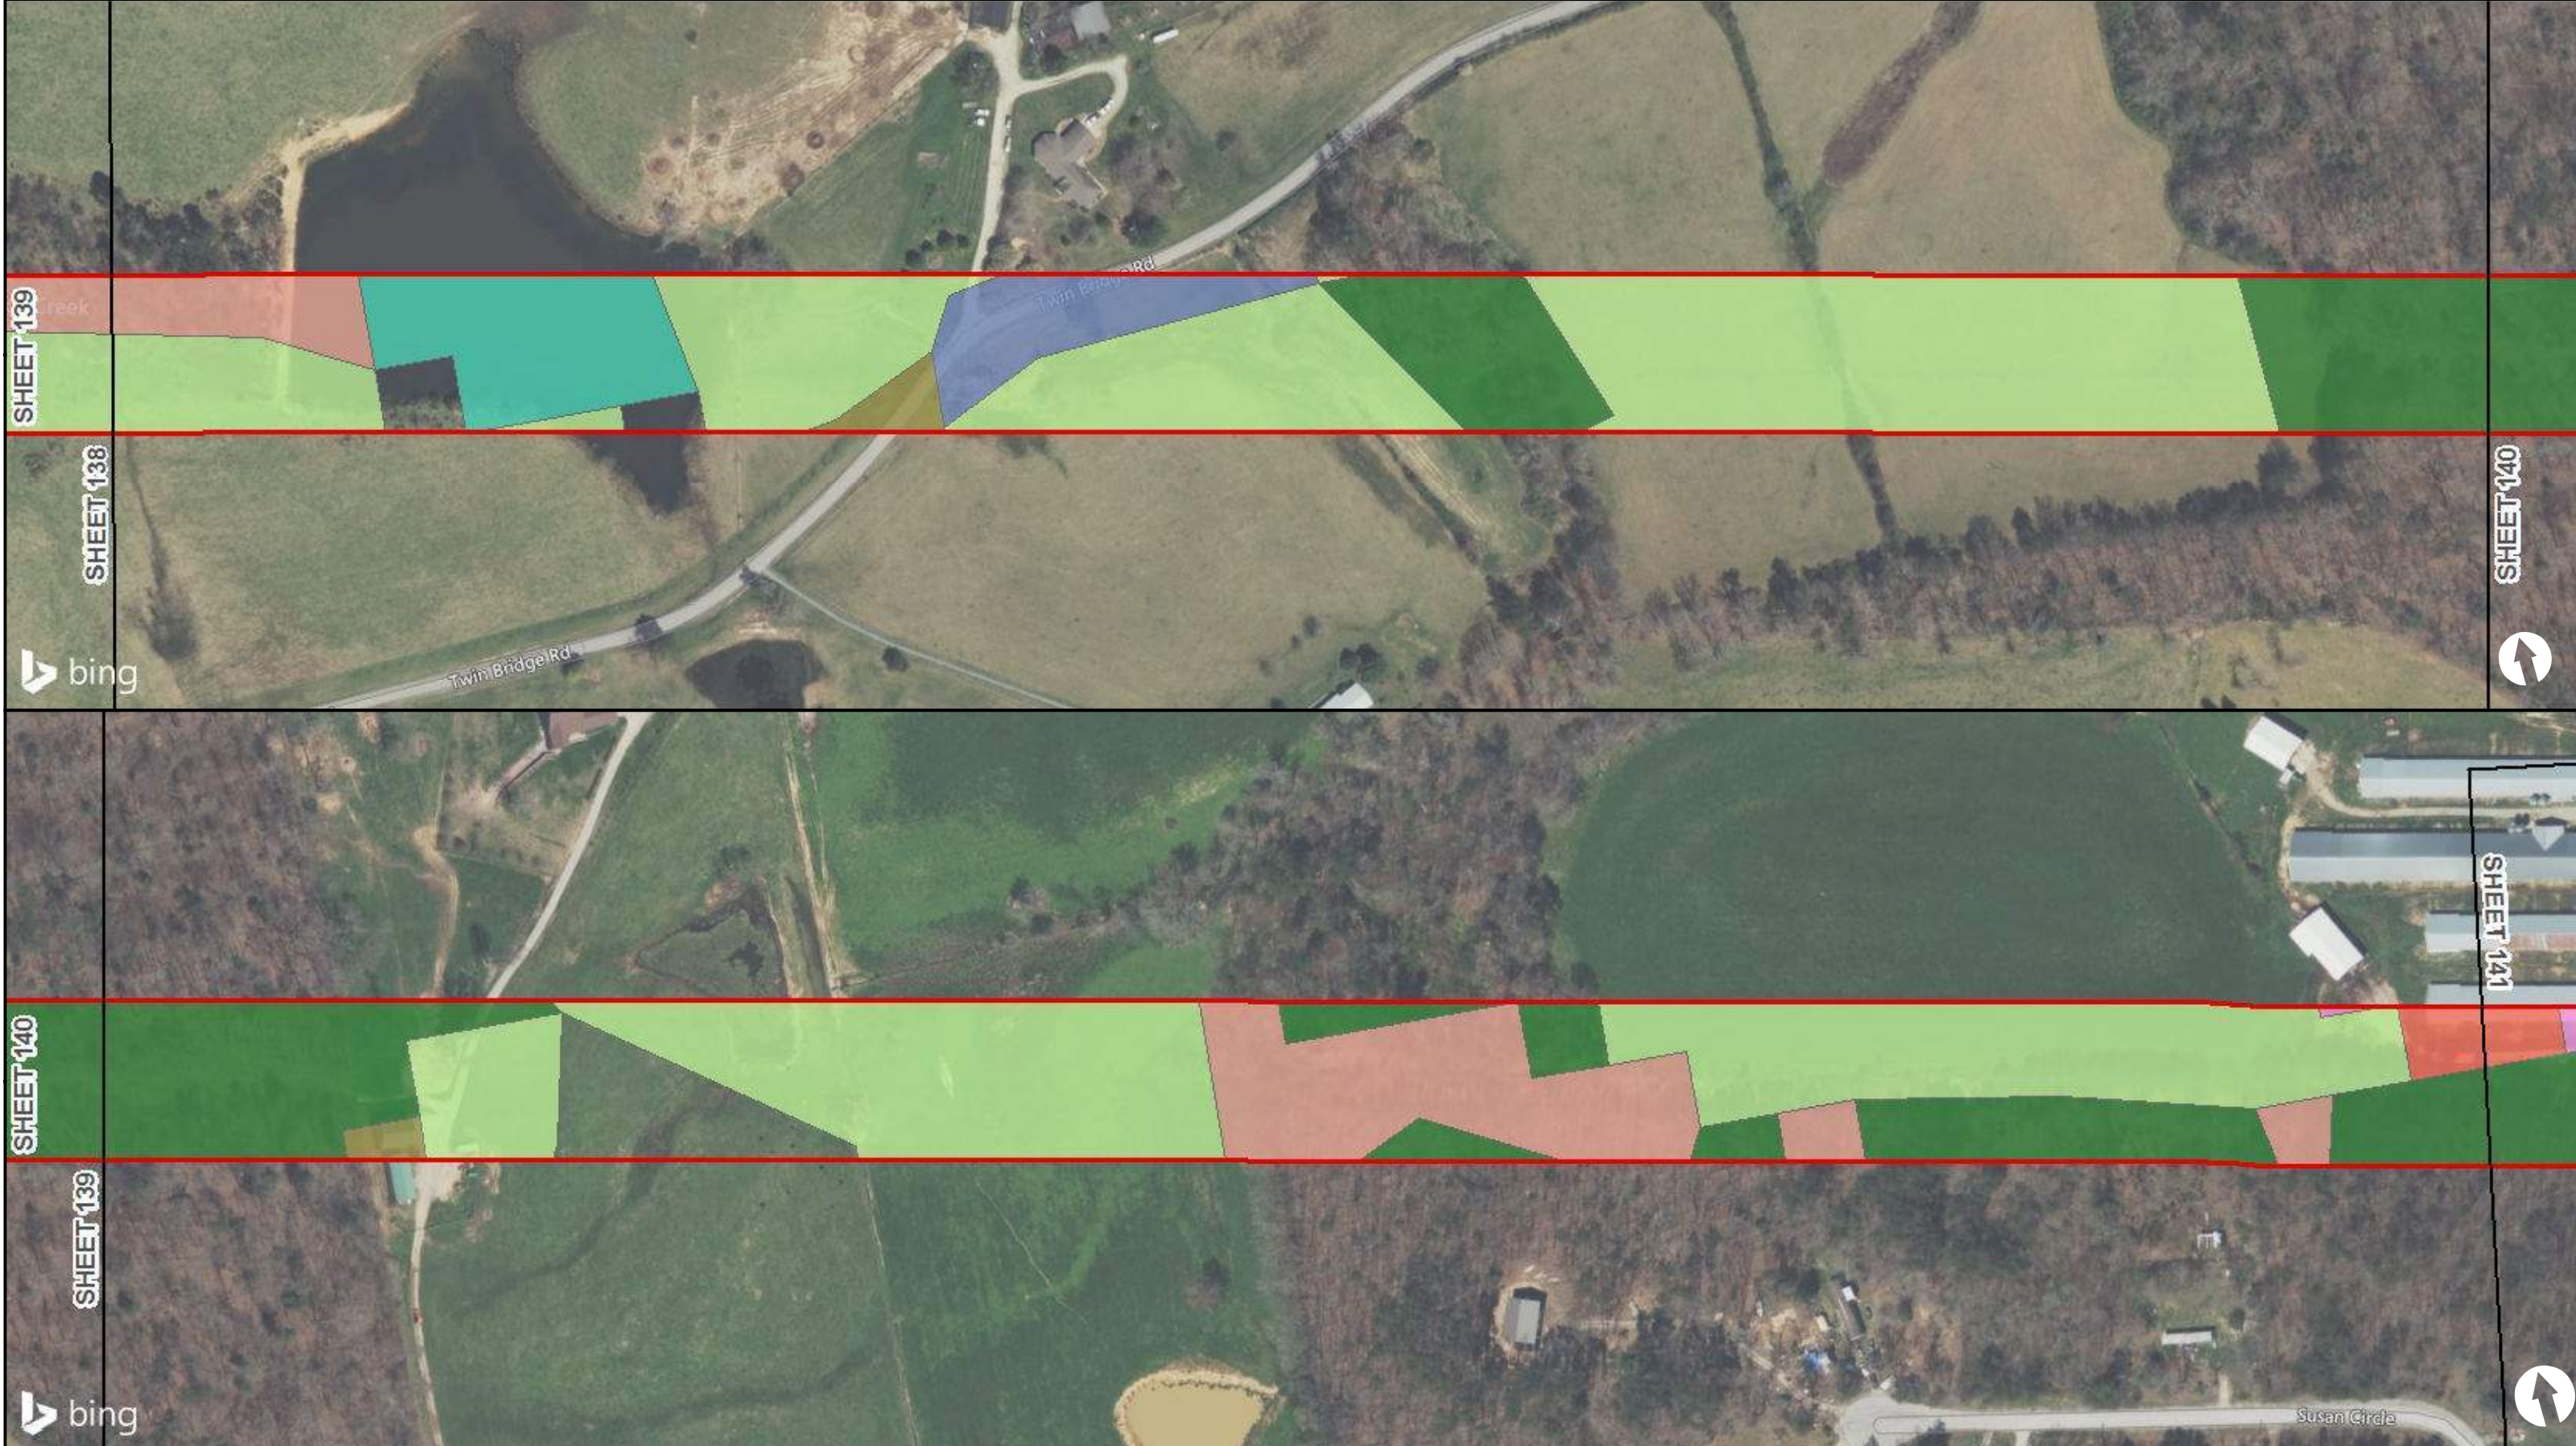

0 Feet 200

LEGEND

Alt A Pipeline Corridor	Deciduous Forest	Developed, Open Space	Mixed Forest
Land Classification	Developed, High Intensity	Evergreen Forest	Open Water
Barren Land	Developed, Low Intensity	Hay/Pasture	Shrub/Scrub
Cultivated Crops	Developed, Medium Intensity	Herbaceous	Woody Wetlands