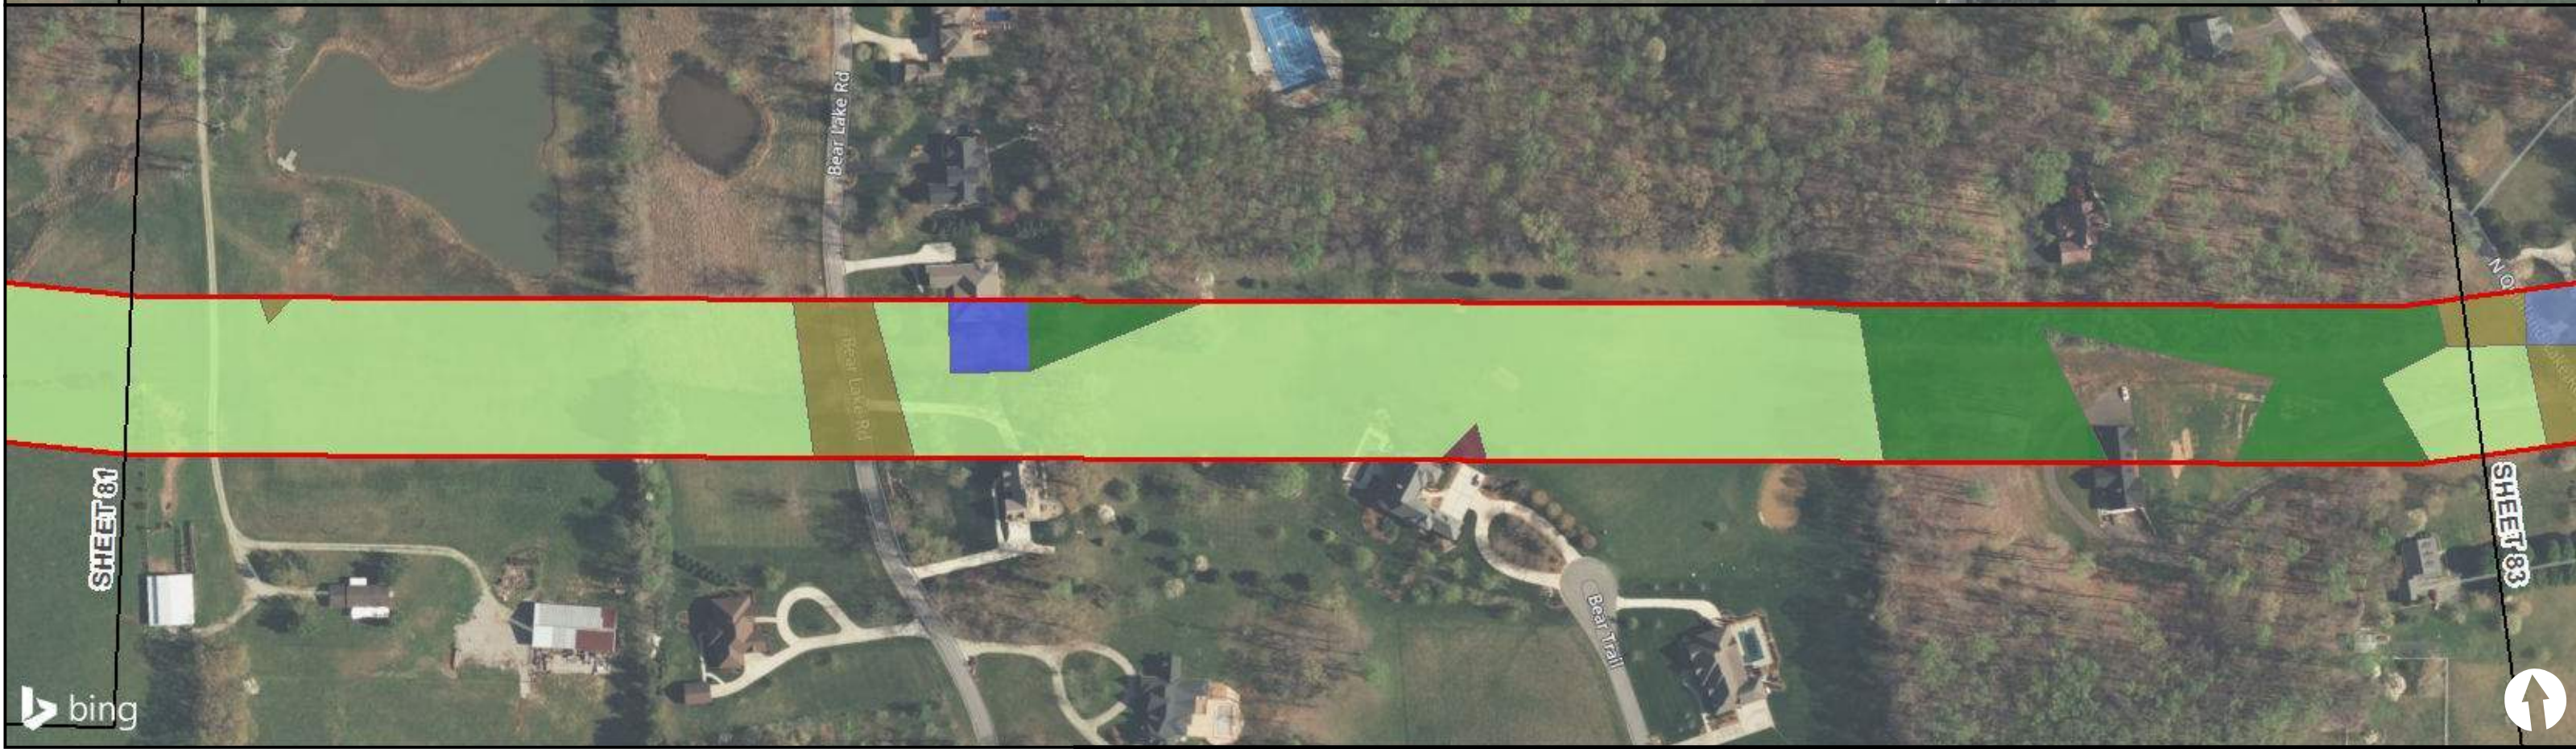

0 Feet 200

LEGEND

Alt A Pipeline Corridor	Deciduous Forest	Developed, Open Space	Developed, High Intensity	Developed, Low Intensity	Hay/Pasture	Evergreen Forest	Mixed Forest	Open Water	Shrub/Scrub	Woody Wetlands
Barren Land	Cultivated Crops	Developed, Medium Intensity	Developed, High Intensity	Developed, Low Intensity	Hay/Pasture	Evergreen Forest	Mixed Forest	Open Water	Shrub/Scrub	Woody Wetlands
Cultivated Crops	Cultivated Crops	Developed, Medium Intensity	Developed, High Intensity	Developed, Low Intensity	Hay/Pasture	Evergreen Forest	Mixed Forest	Open Water	Shrub/Scrub	Woody Wetlands

0 Feet 200

LEGEND

Alt A Pipeline Corridor	Deciduous Forest	Developed, Open Space	Mixed Forest
Land Classification	Developed, High Intensity	Evergreen Forest	Open Water
Barren Land	Developed, Low Intensity	Hay/Pasture	Shrub/Scrub
Cultivated Crops	Developed, Medium Intensity	Herbaceous	Woody Wetlands