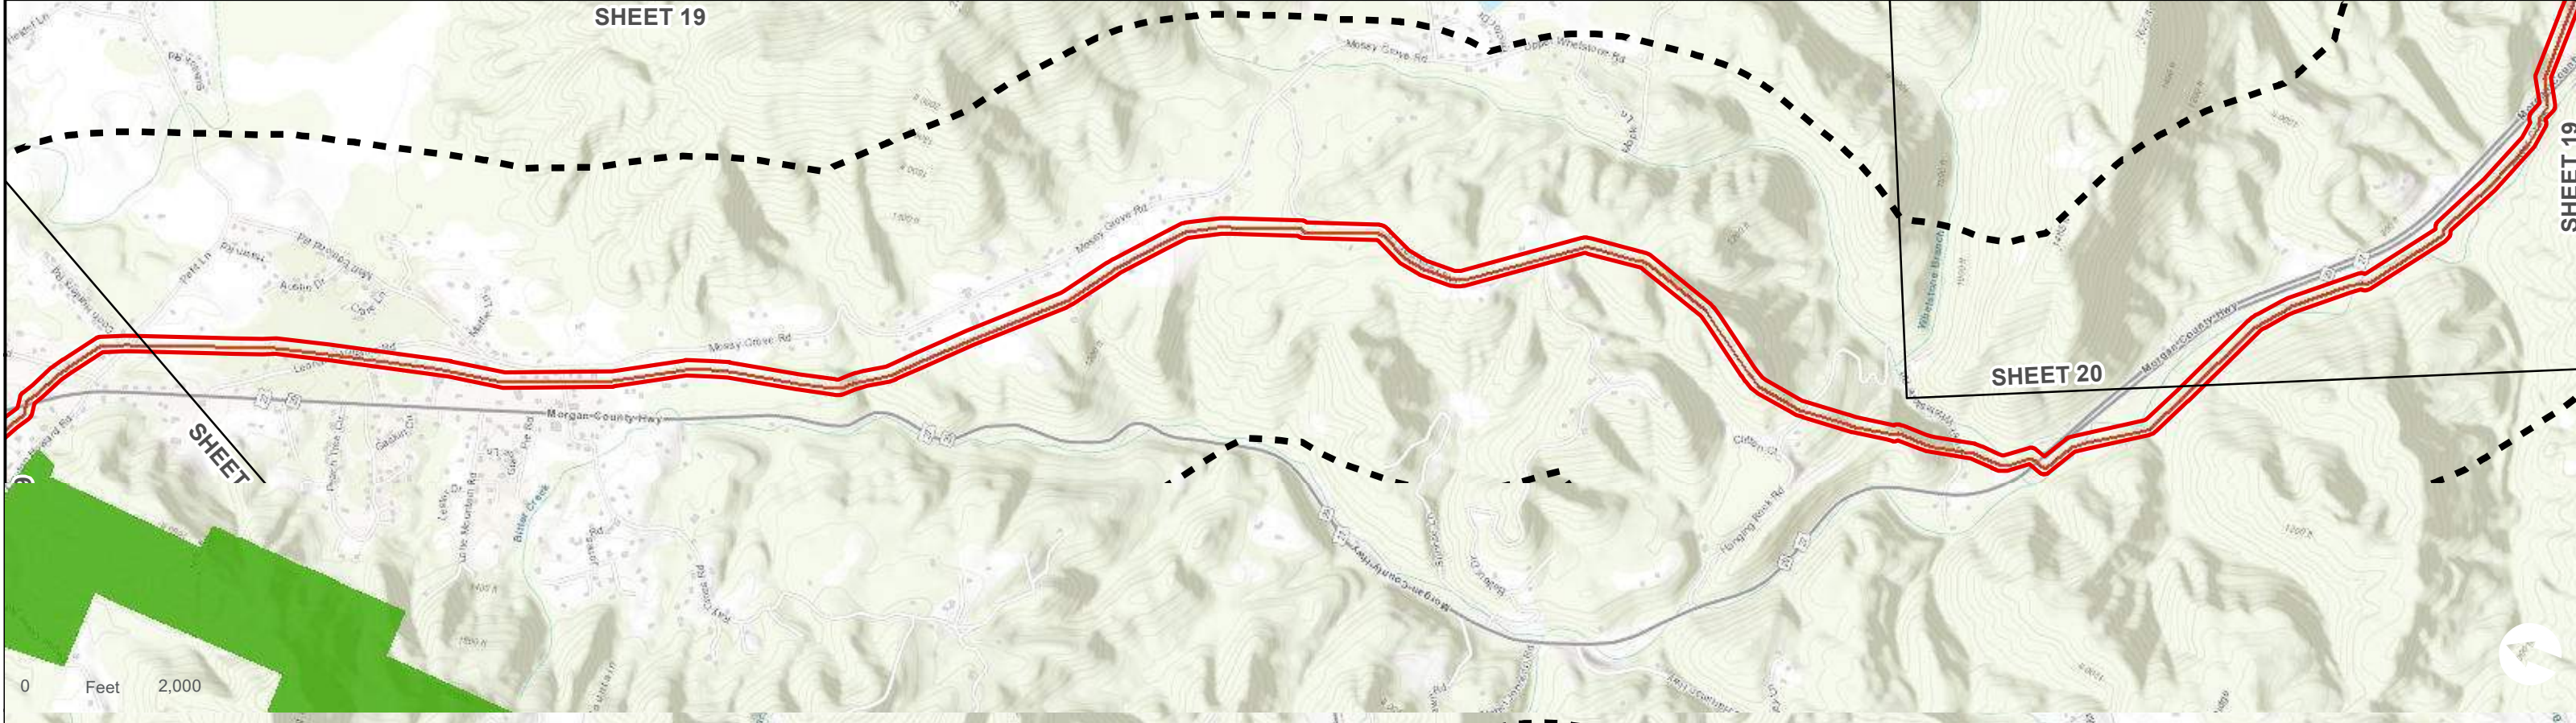

LEGEND

Alt A Pipeline Corridor	Golf Course	National Park	TN Wildlife Resources
1/2-Mile Buffer	TVA Reservoir	USACE Reservoir	The Land Trust for Tennessee
Park	TN State Forest	TDEC Public Lands