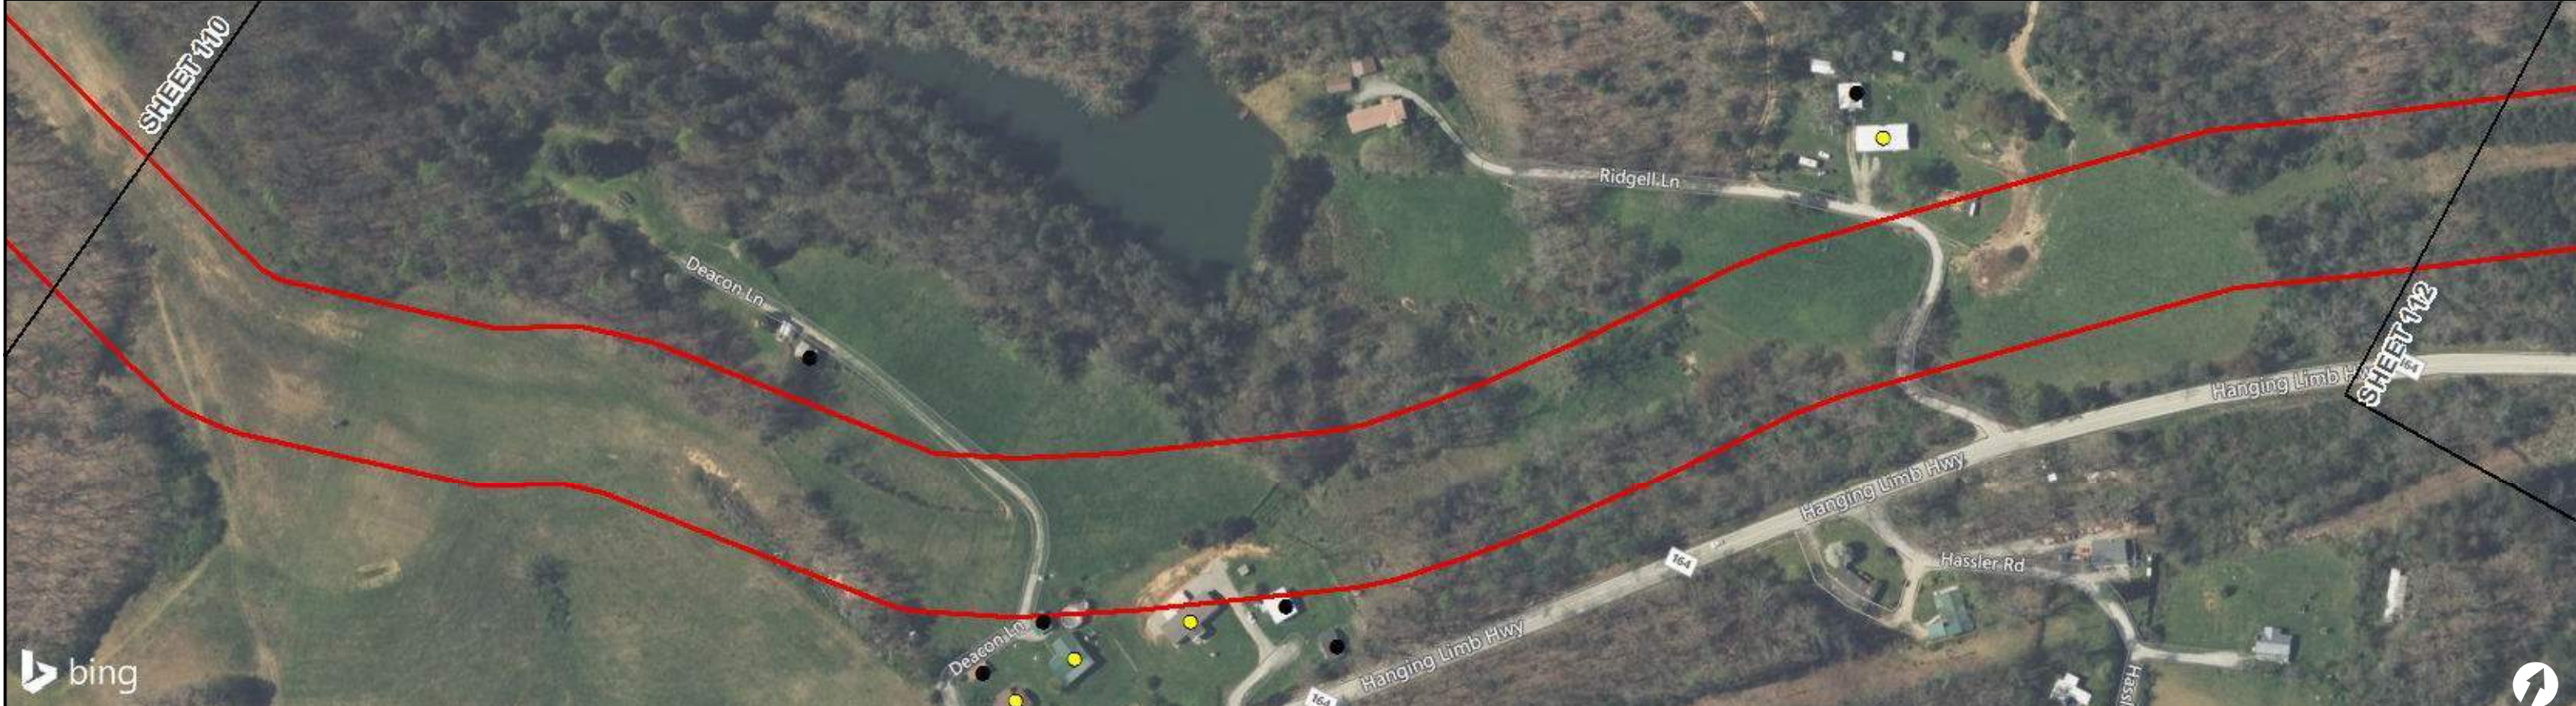

0 Feet 200

LEGEND

Alt A Pipeline Corridor	Business	Farm	Unknown
Visual Receptors	Church	Industrial	
Residence	Sports Field	Vacant	

0 Feet 200

LEGEND

 Alt A Pipeline Corridor	 Business	 Farm	 Unknown
Visual Receptors	 Church	 Industrial	
 Residence	 Sports Field	 Vacant	