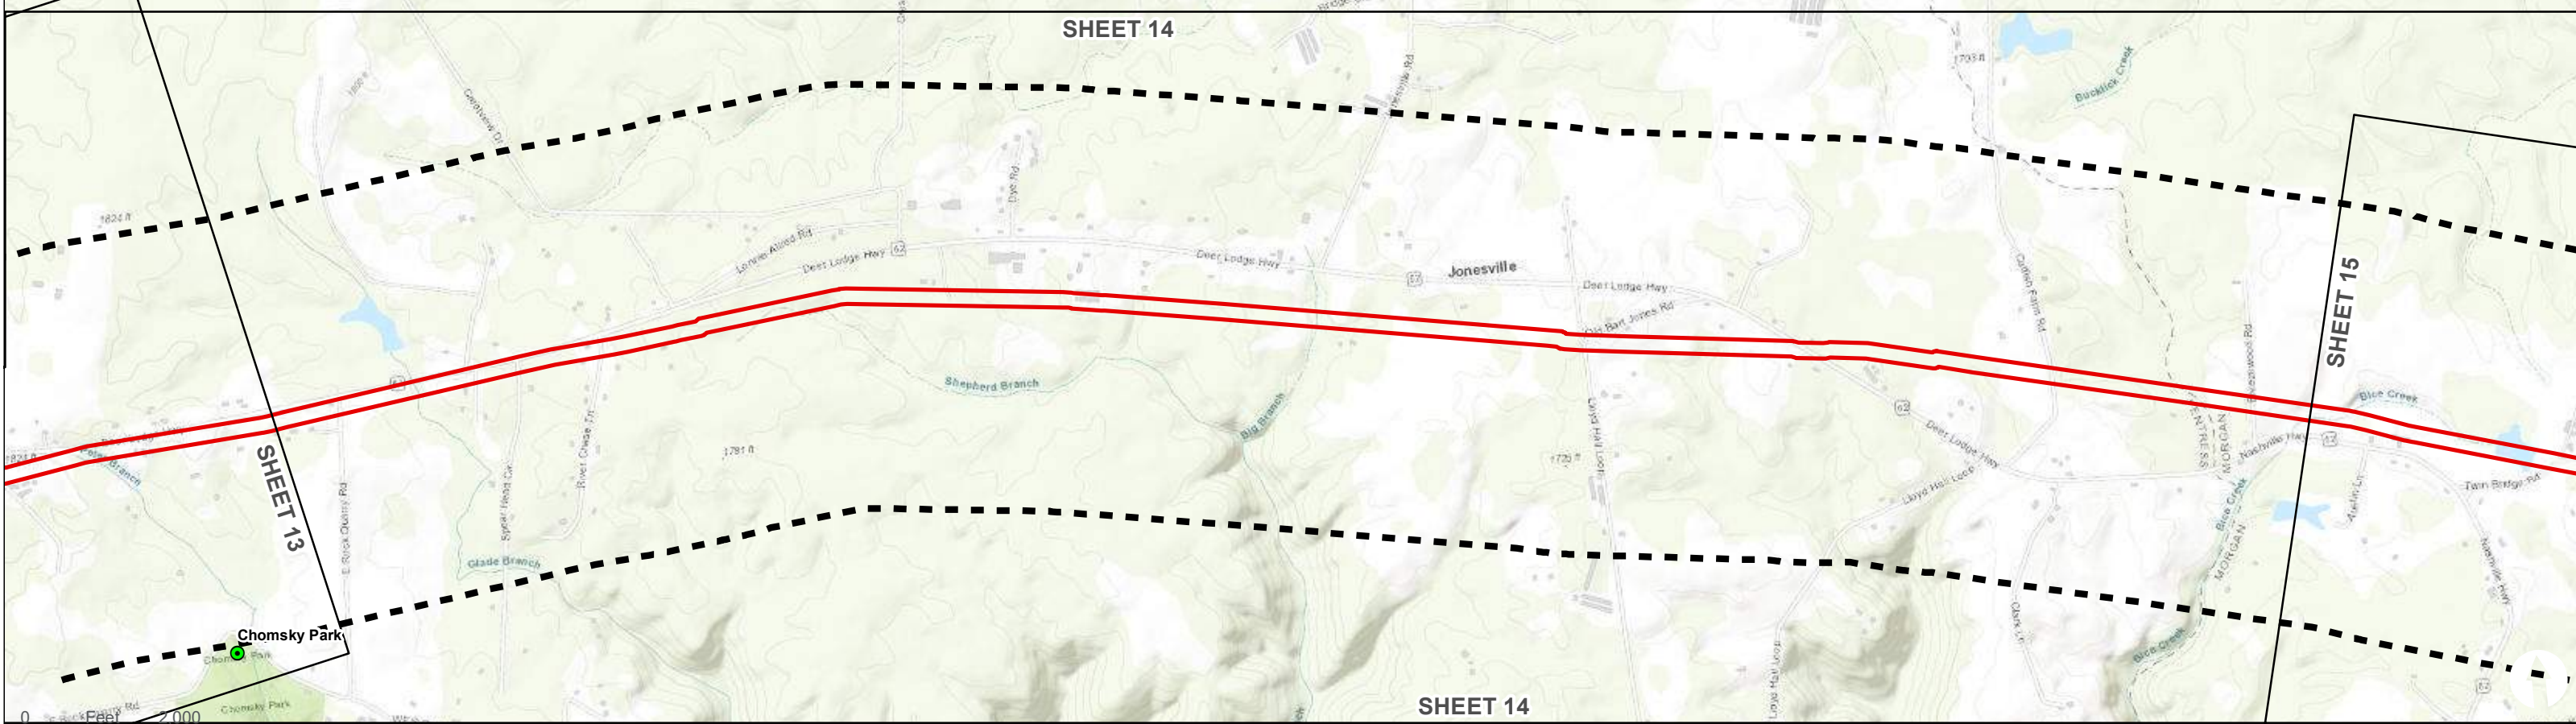

LEGEND

Alt A Pipeline Corridor	Golf Course	National Park	TN Wildlife Resources
1/2-Mile Buffer	TVA Reservoir	USACE Reservoir	The Land Trust for Tennessee
Park	TN State Forest	TDEC Public Lands