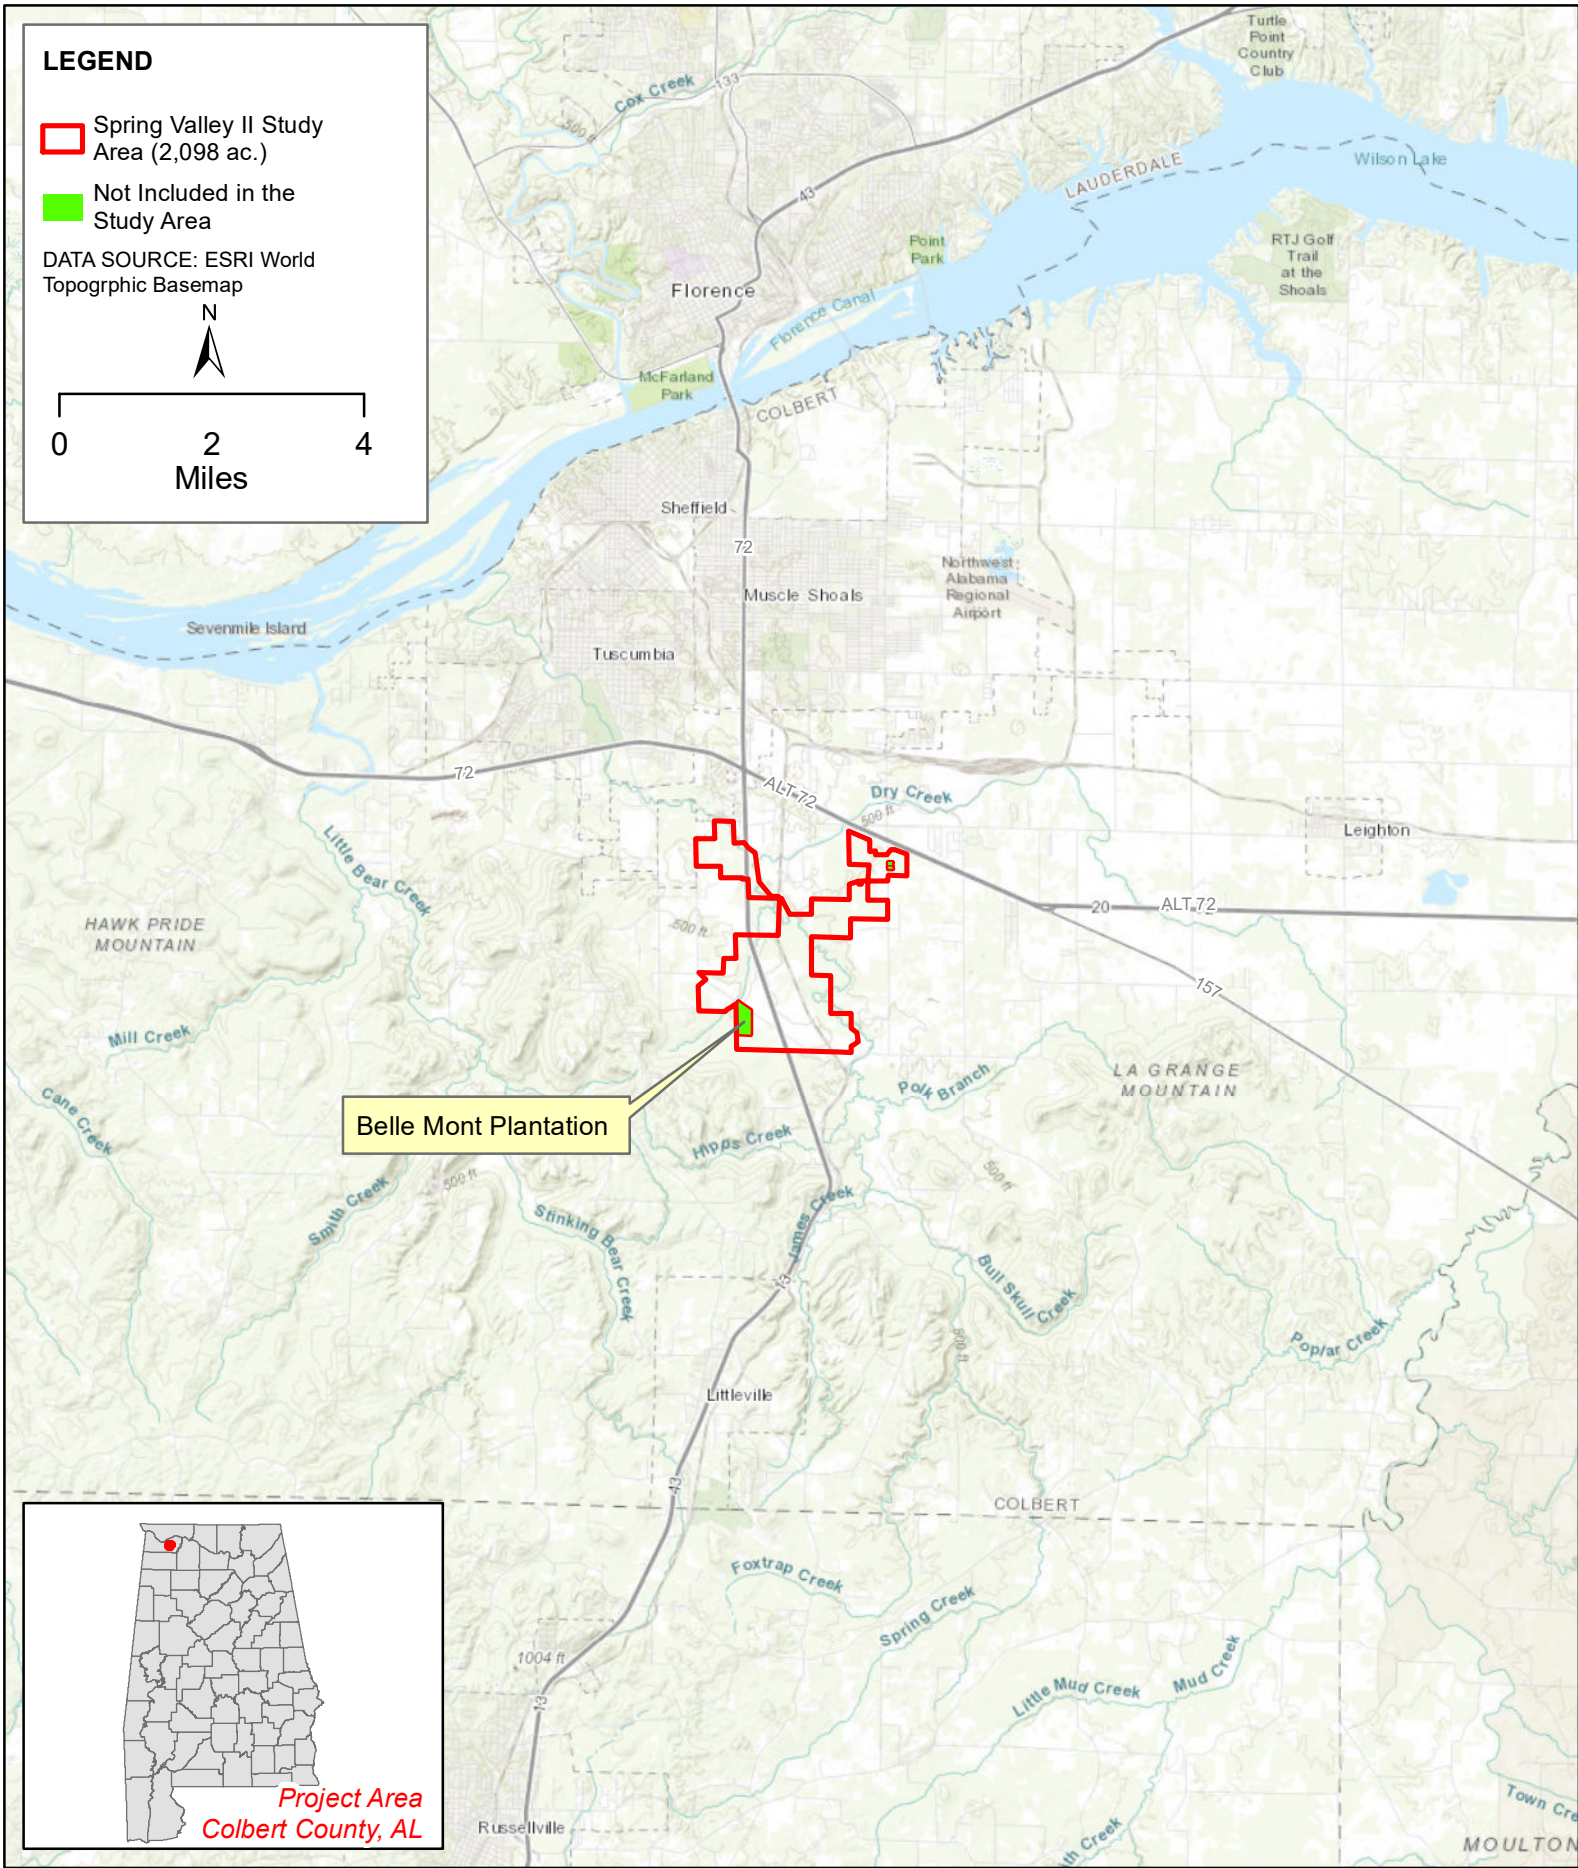

LEGEND

-  Spring Valley II Study Area (2,098 ac.)
-  Not Included in the Study Area

DATA SOURCE: ESRI World Topographic Basemap

Belle Mont Plantation