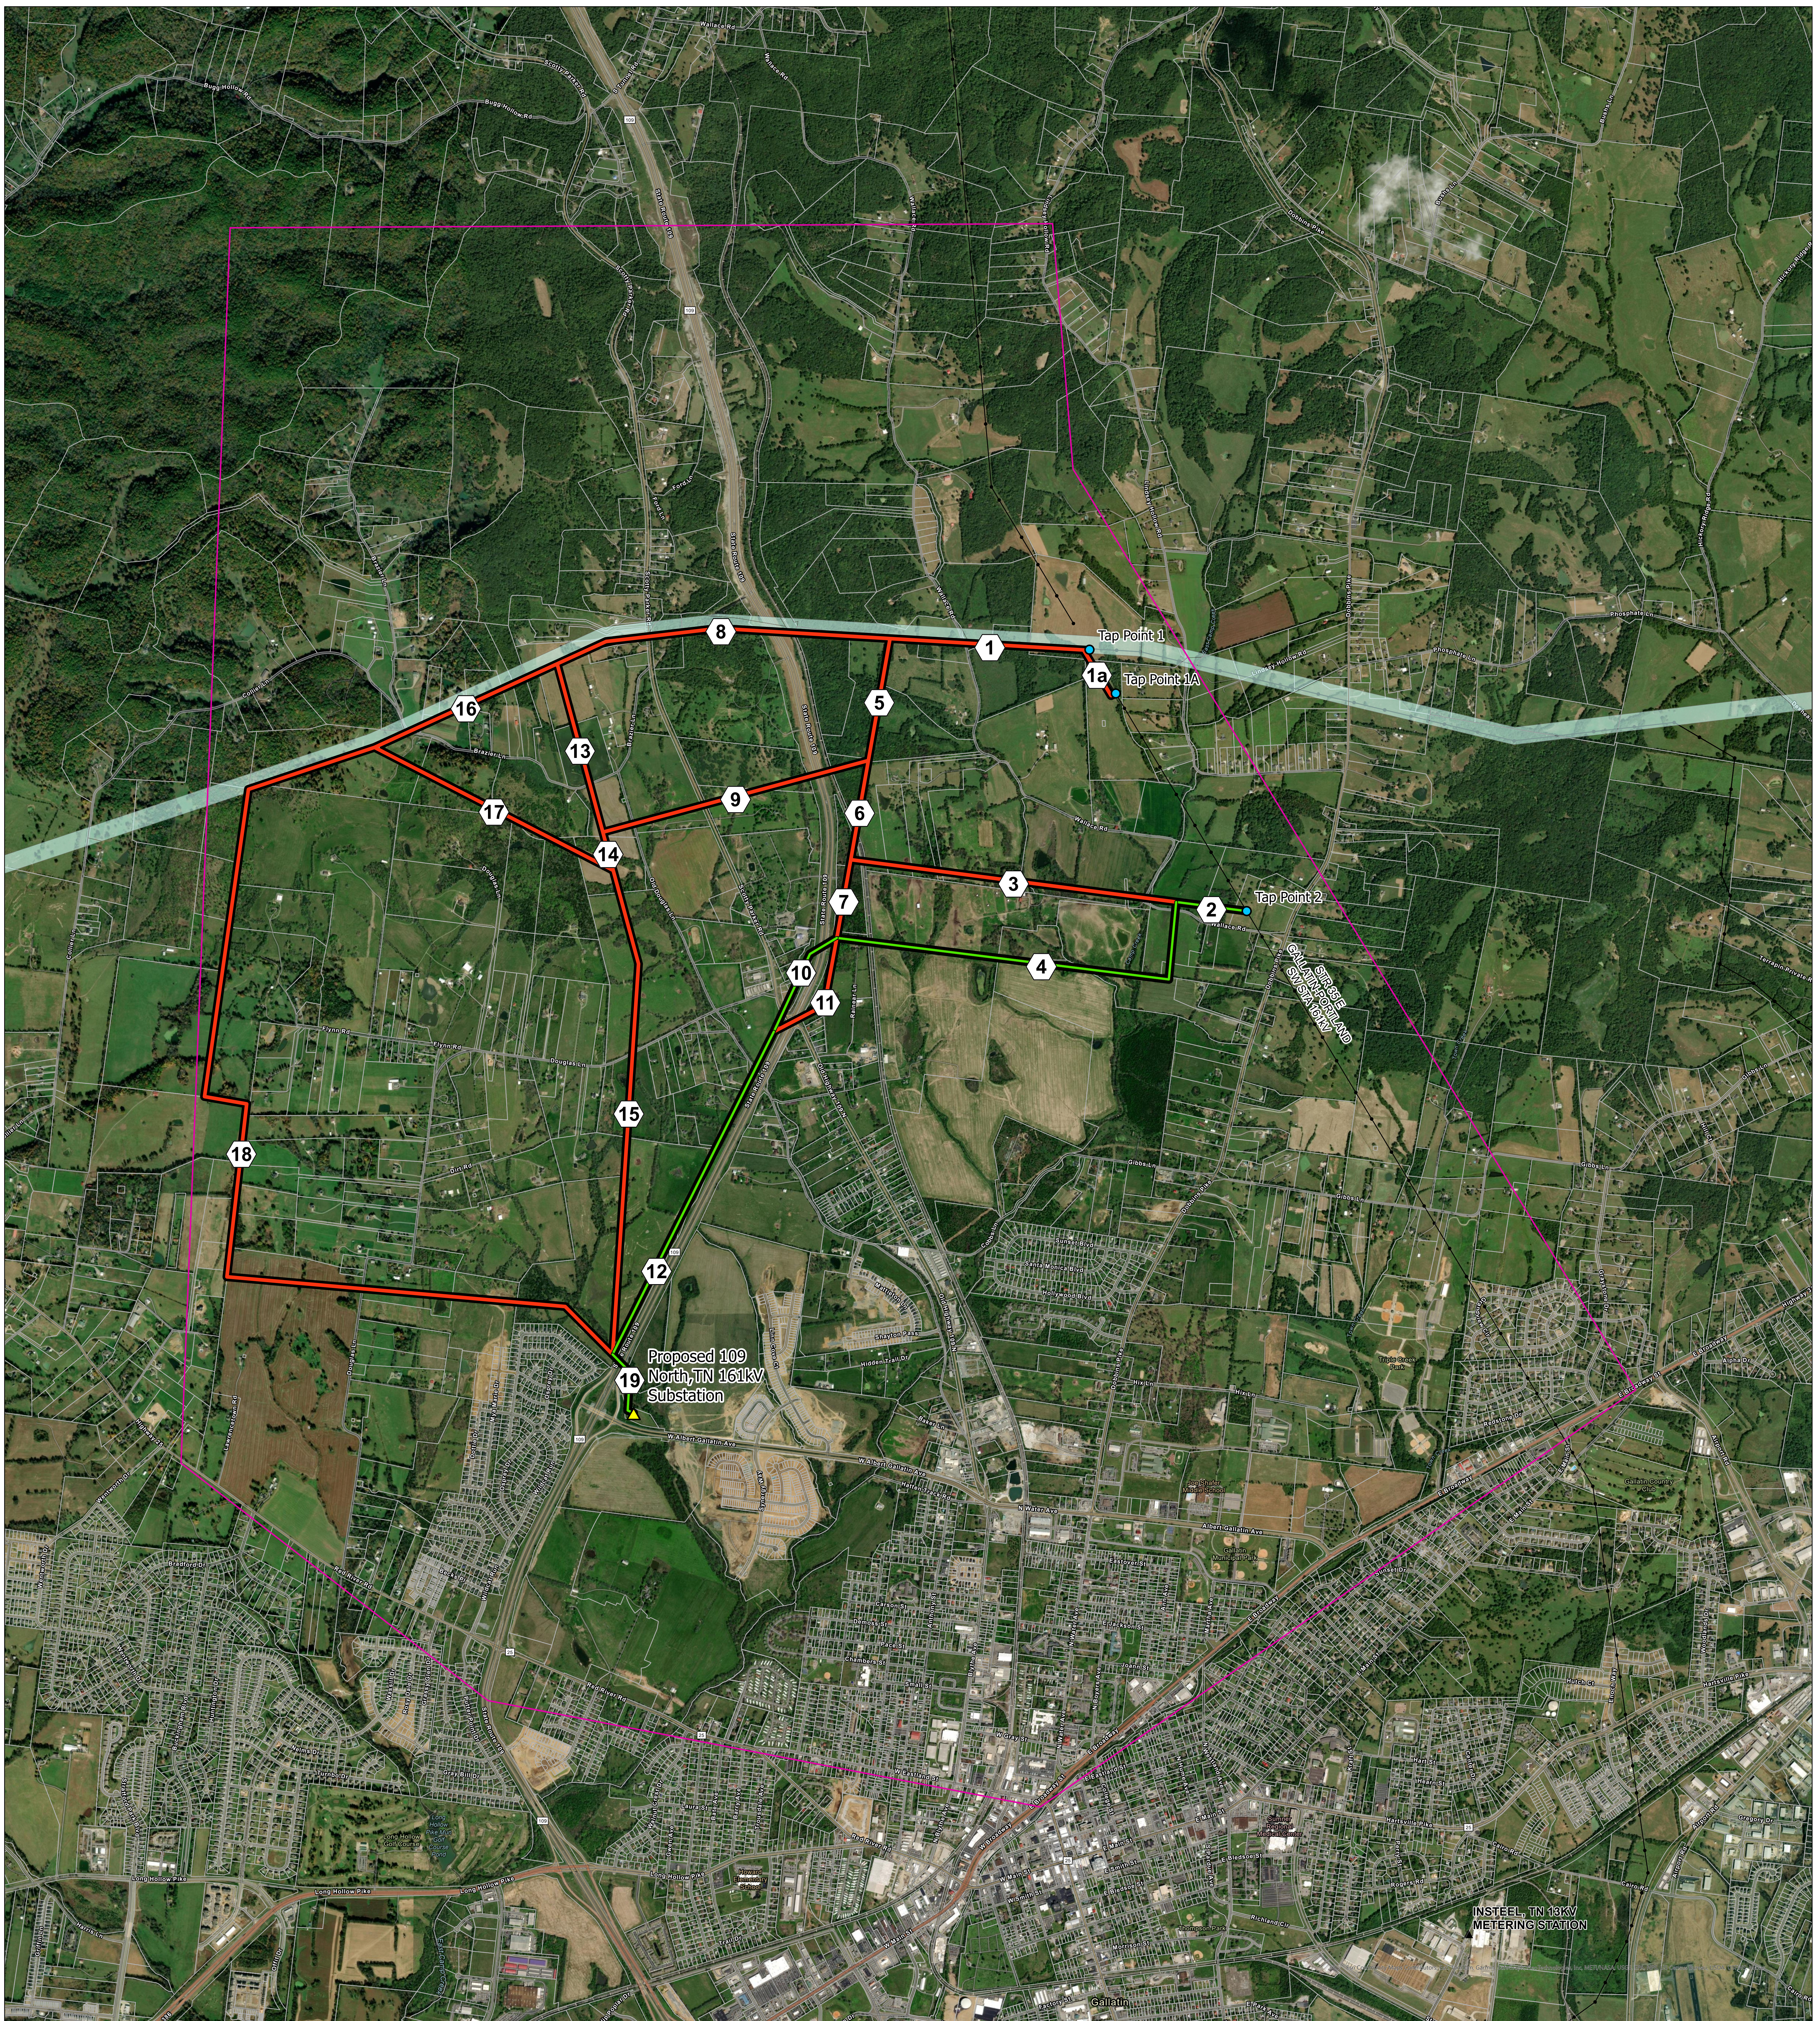

109 North, TN Proposed Transmission Project

Legend

- Preferred Route
- Alternative Routes
- ▲ Transmission Stations
- Transmission Structures
- Transmission Lines
- Parcels
- ▭ TVA Existing Easement
- Ephemeral, Intermittent Stream
- Perennial Stream