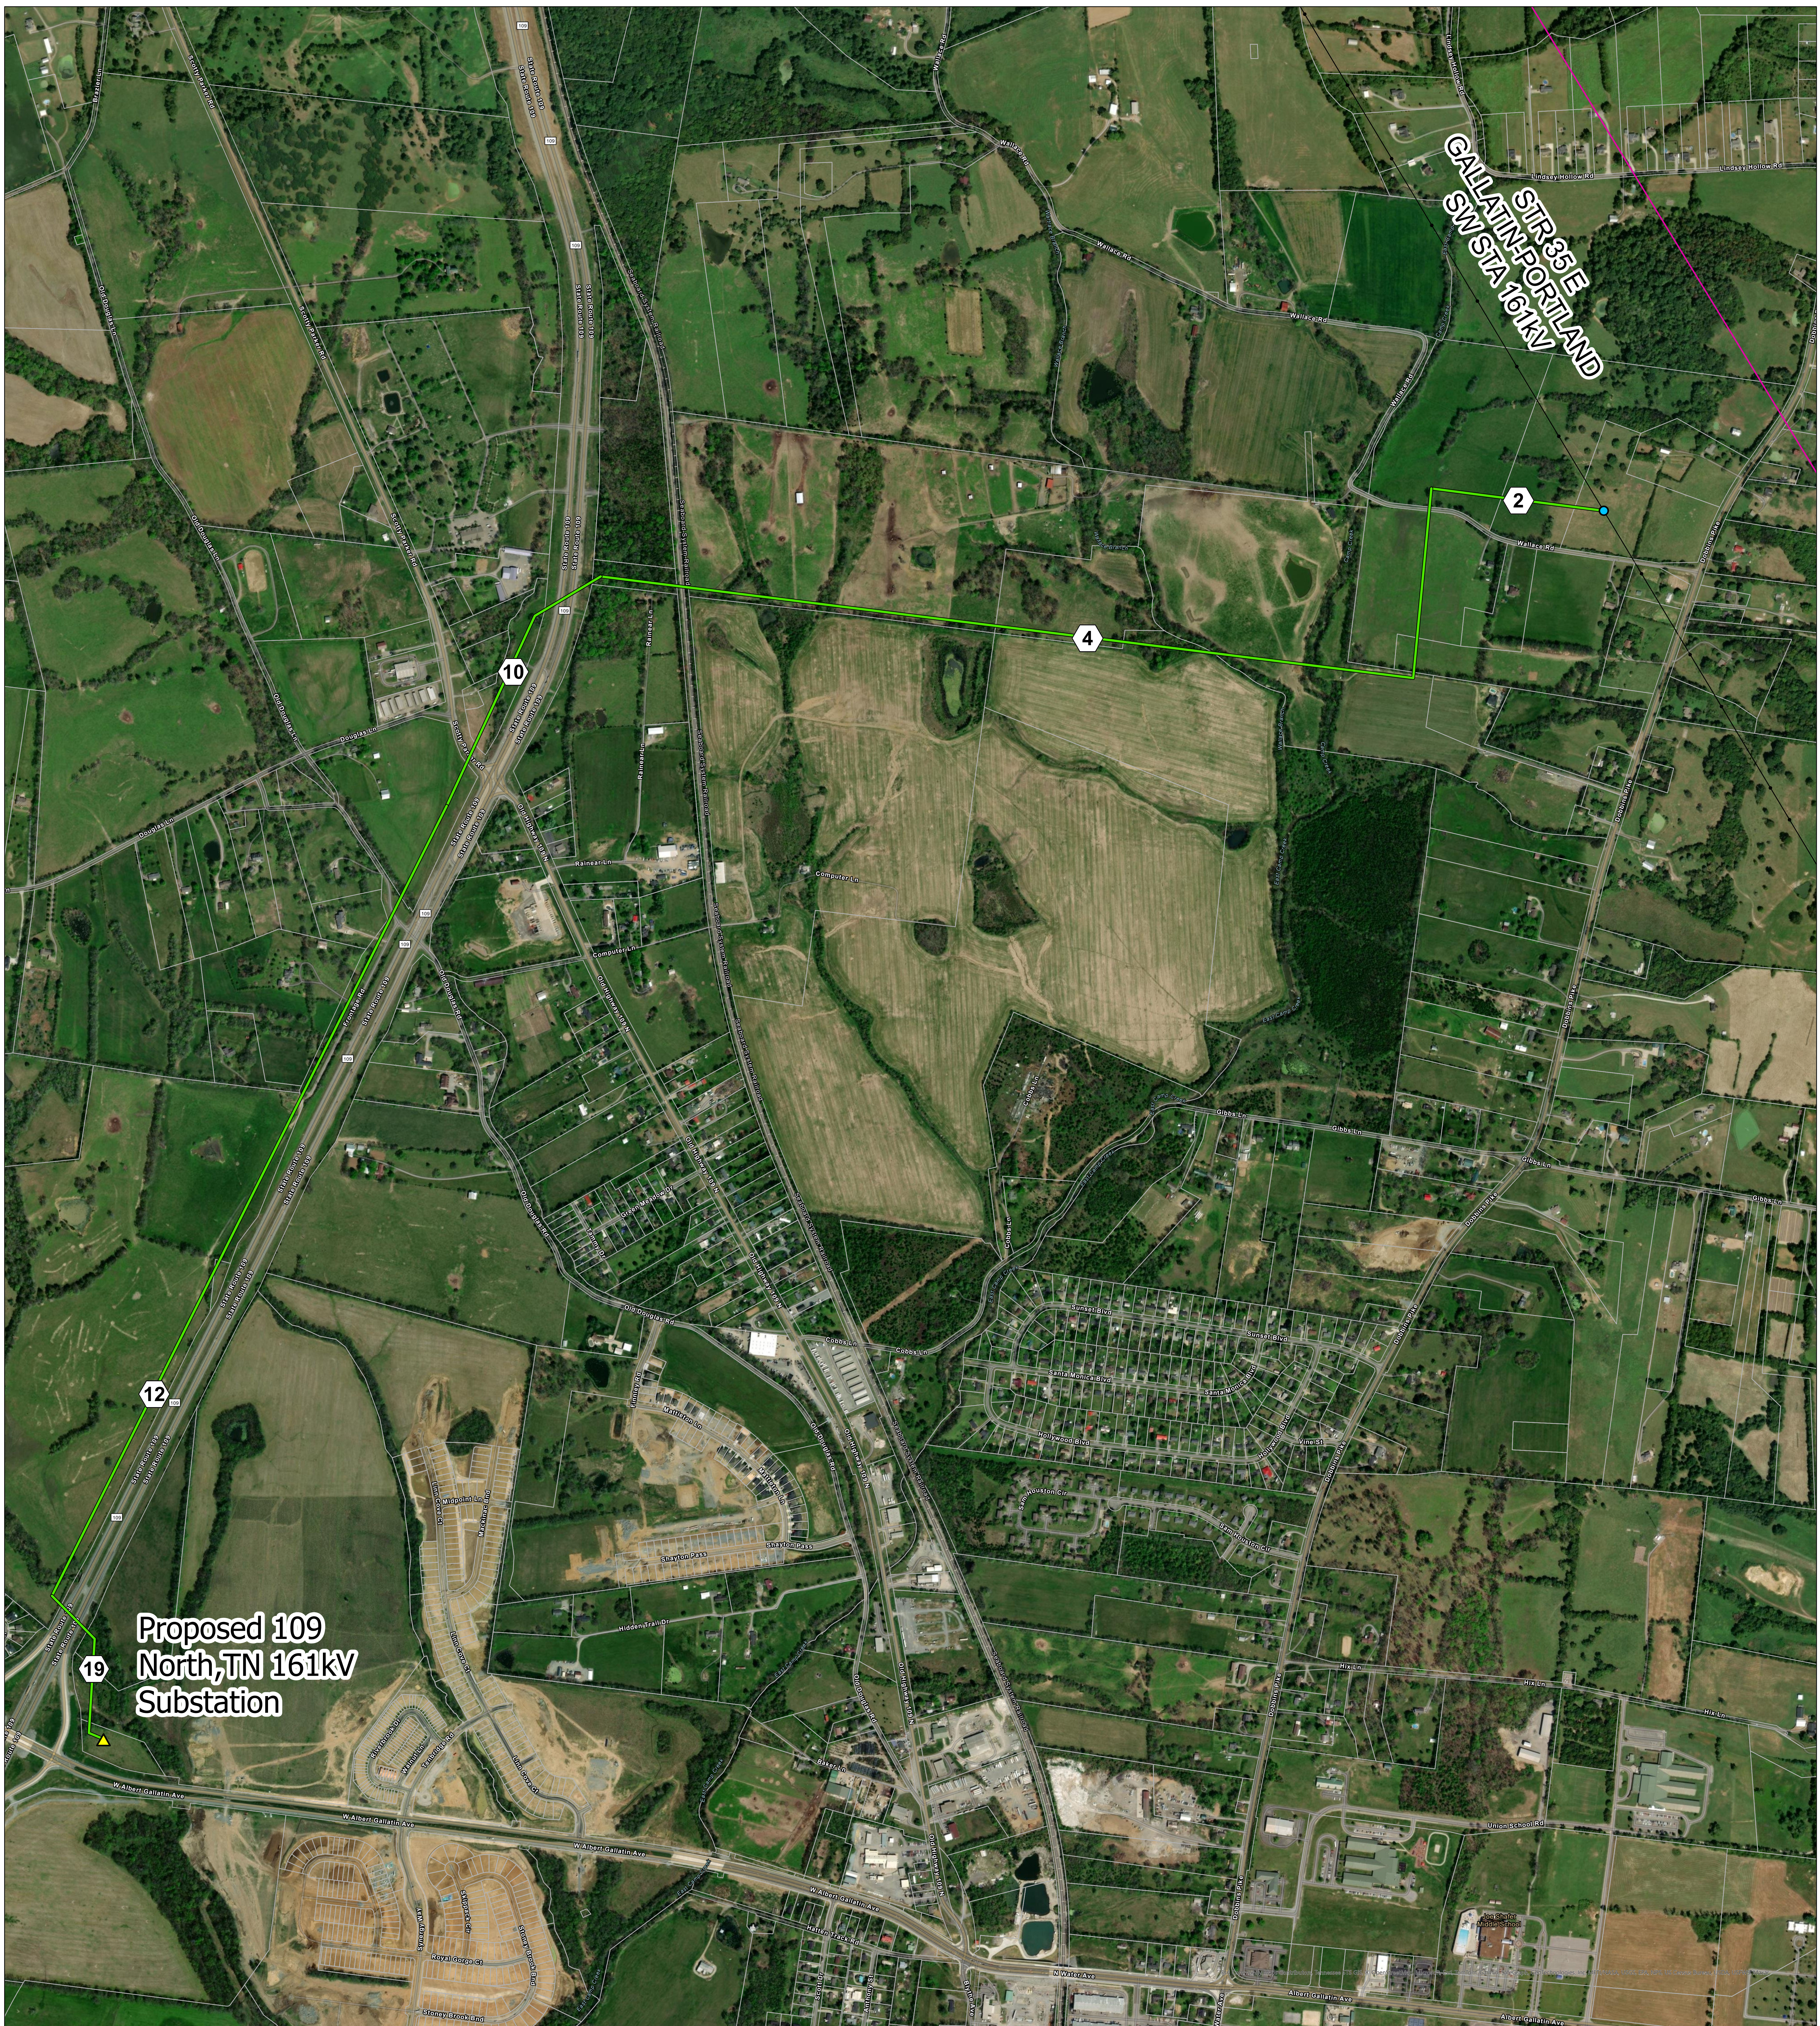

109 North, TN Proposed Transmission Project

Legend

- Preferred Route
- Transmission Stations
- Transmission Lines
- Parcels
- Ephemeral, Intermittent Stream
- Perennial Stream
- Transmission Structures