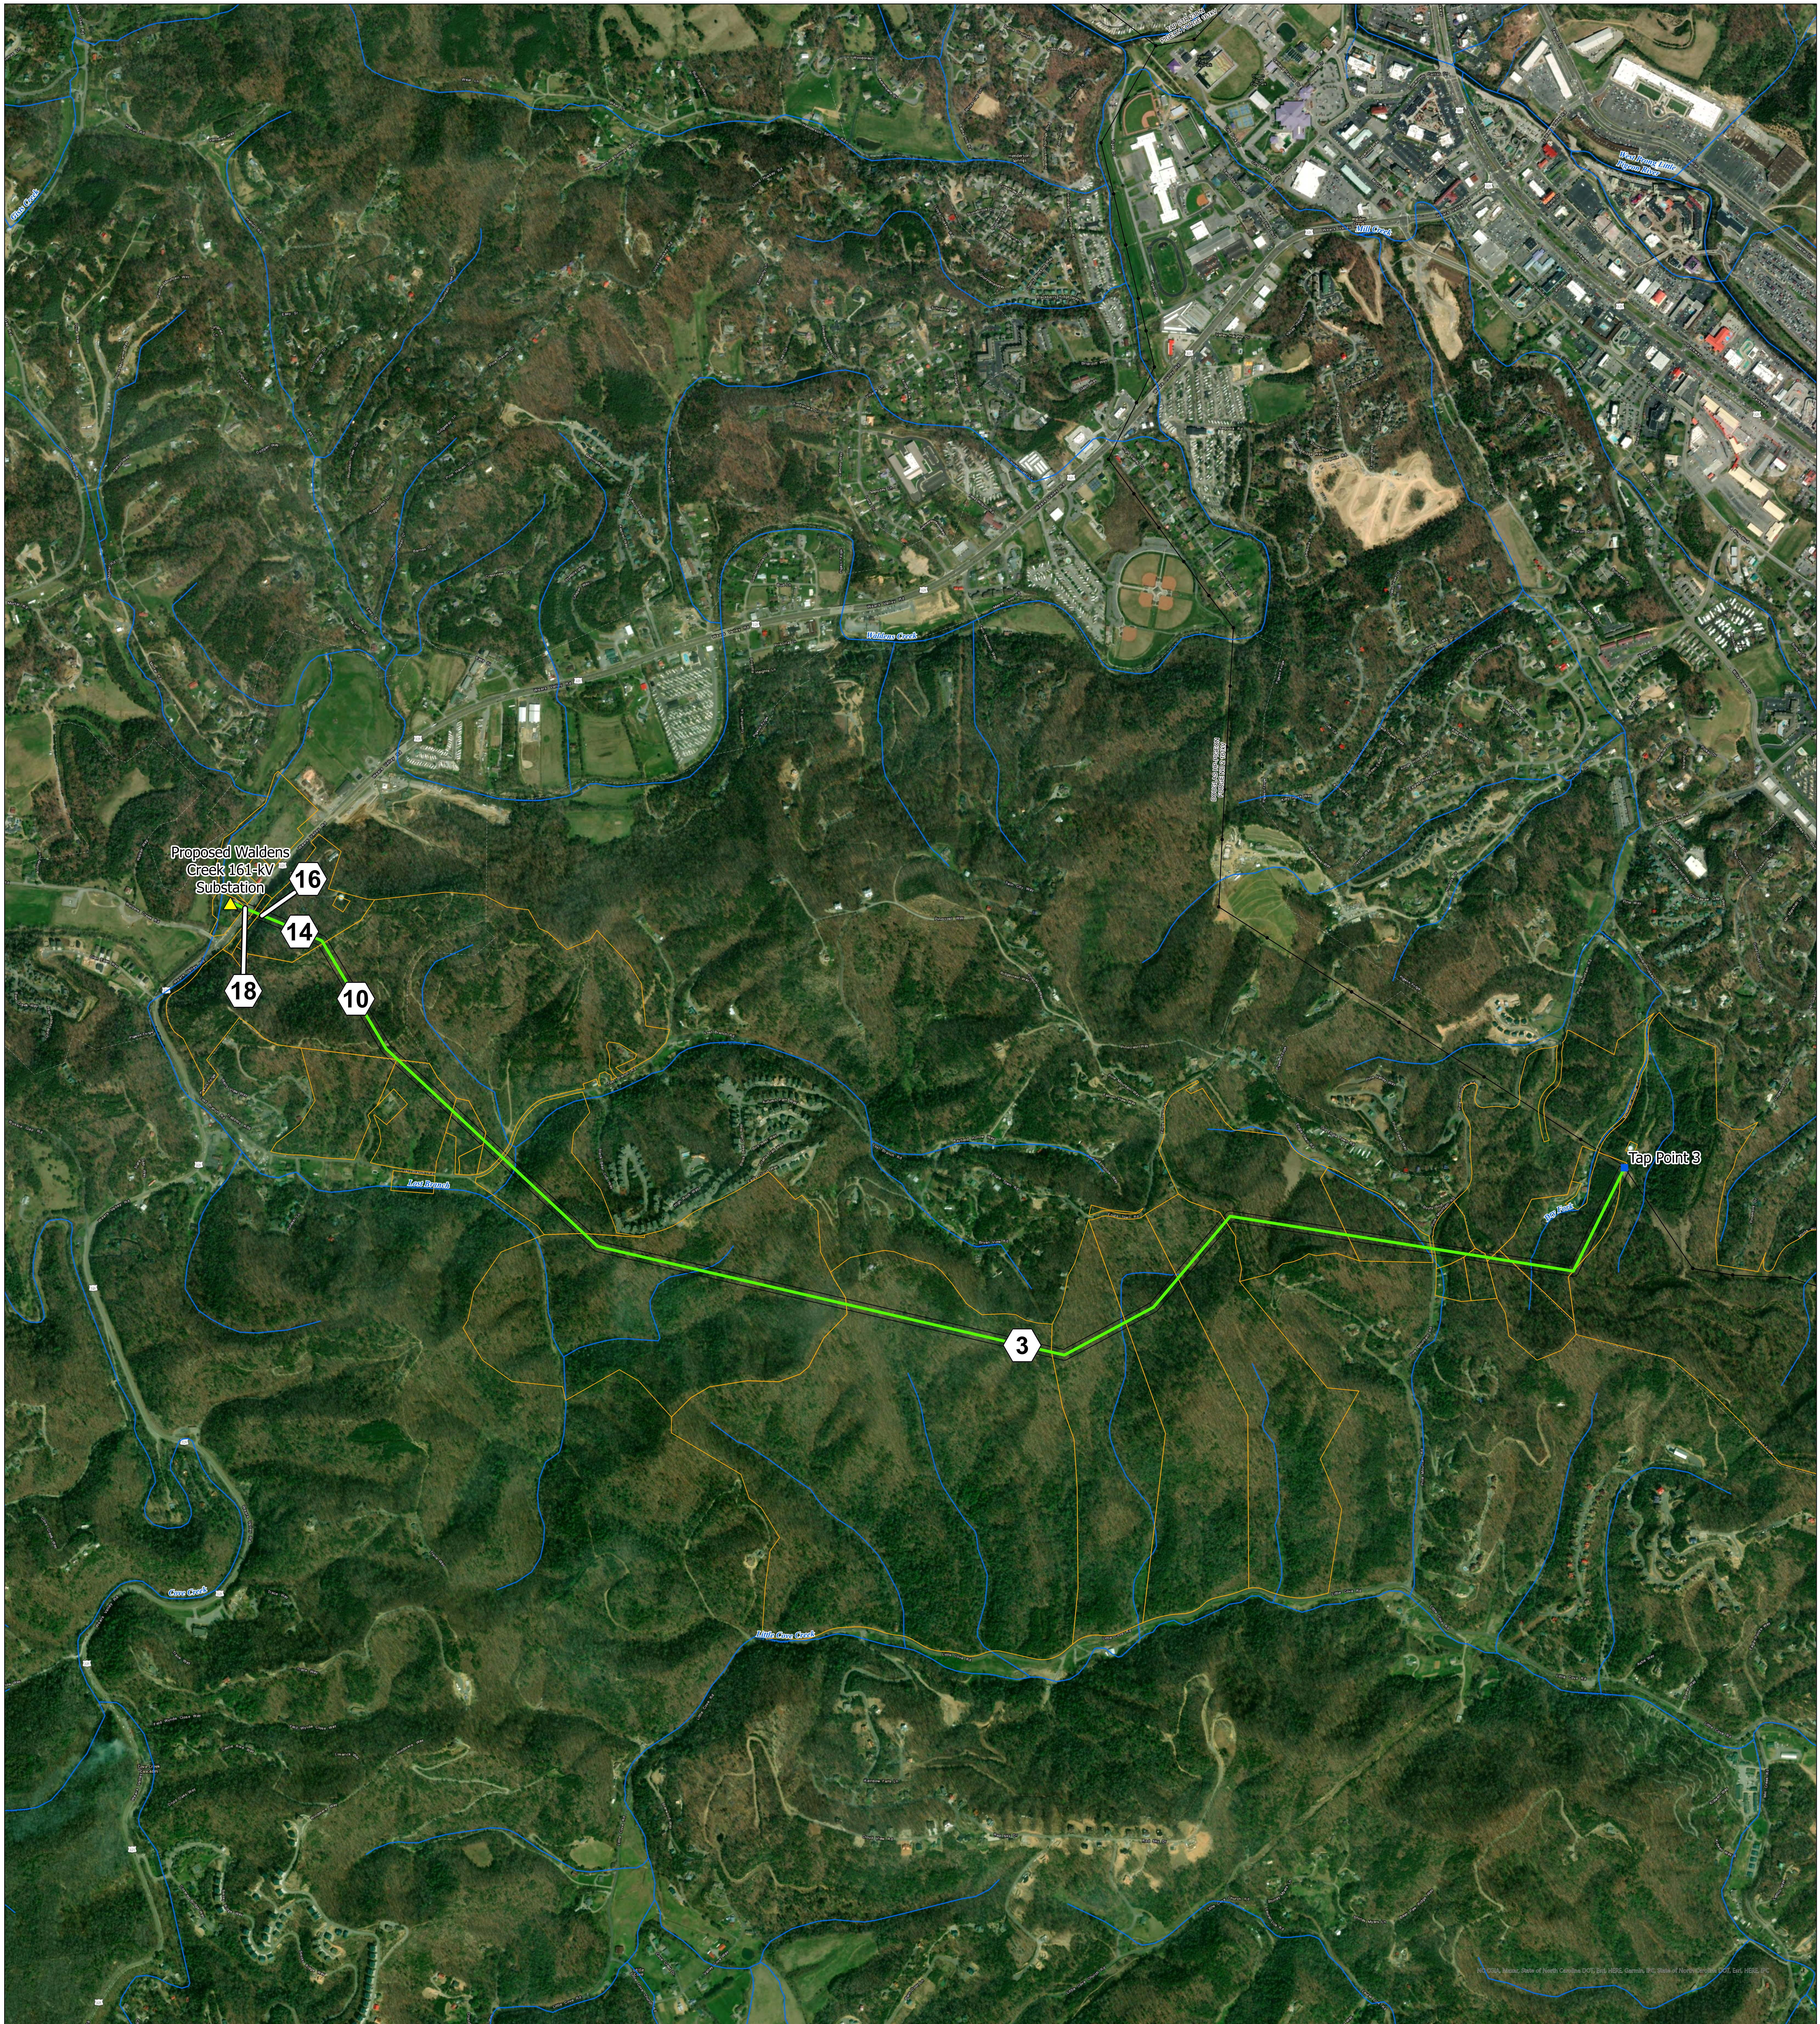

# TVA Waldens Creek, TN Proposed Transmission Project

### Legend

- Preferred Route
- ▲ Preferred Substation
- Intermittent Stream
- ▲ Existing Transmission Stations
- Existing Transmission Lines
- Perennial Stream
- Existing Transmission Structures
- Affected Parcels
- Tap Point